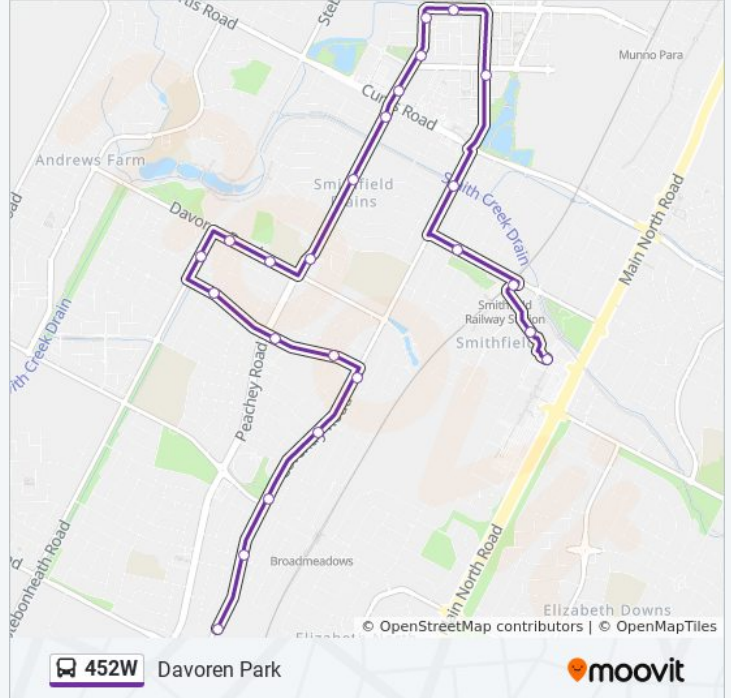

452W

Davoren Park

View In Website Mode

The 452W bus line Davoren Park has one route. For regular weekdays, their operation hours are:

(1) Davoren Park: 6:34 PM

Use the Moovit App to find the closest 452W bus station near you and find out when is the next 452W bus arriving.

Direction: Davoren Park

24 stops

[VIEW LINE SCHEDULE](#)

- Zone D Munno Para Centre Interchange
- Stop 80M Warooka Dr - South West side
- Zone A Smithfield Interchange
- Stop 80 Anderson Walk - South Side
- Stop 79G Coventry Rd - West side
- Stop 79F Douglas Dr - West side
- Stop 79E Newton Blvd - South side
- Stop 79D Peachey Rd - East side
- Stop 79C Peachey Rd - East side
- Stop 79B Peachey Rd - East side
- Stop 78B Peachey Rd - East side
- Stop 78C Peachey Rd - East side
- Stop 78D Peachey Rd - East side
- Stop 77D Davoren Rd - South side
- Stop 77C Davoren Rd - South side
- Stop 77B Stebonheath Rd - East side
- Stop 77A Whittington Rd - North East side
- Stop 77 Whittington Rd - North side
- Stop 76 Whittington Rd - North side
- Stop 75 Coventry Rd - East side
- Stop 74 Coventry Rd - South East side
- Stop 73 Heytesbury Rd - East side

452W bus Time Schedule

Davoren Park Route Timetable:

Sunday	Not Operational
Monday	6:34 PM
Tuesday	6:34 PM
Wednesday	6:34 PM
Thursday	6:34 PM
Friday	6:34 PM
Saturday	Not Operational

452W bus Info

Direction: Davoren Park

Stops: 24

Trip Duration: 22 min

Line Summary:

Stop 72 Heytesbury Rd - East side

Stop 71 Heytesbury Rd - East side

452W bus time schedules and route maps are available in an offline PDF at moovitapp.com. Use the [Moovit App](#) to see live bus times, train schedule or subway schedule, and step-by-step directions for all public transit in Adelaide.