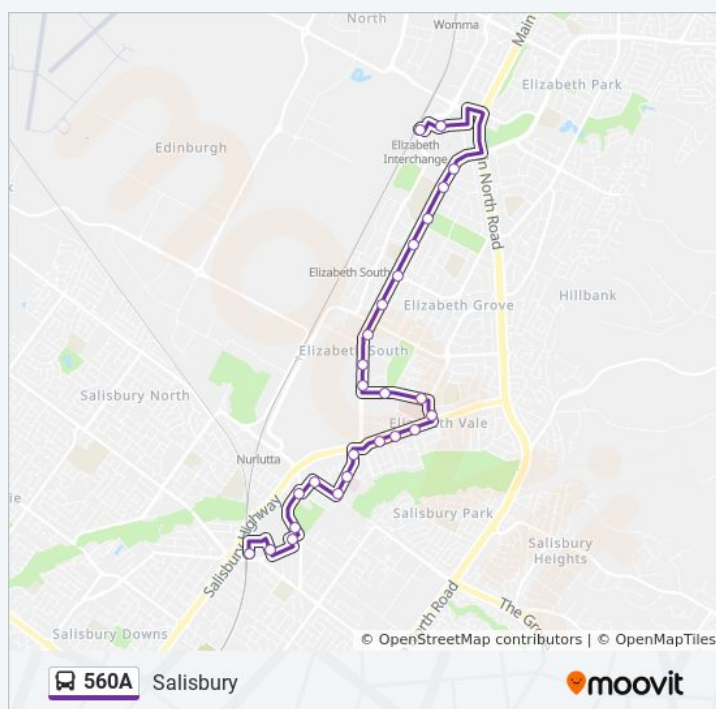

Stop 57 Philip Hwy - East side

Stop 56 Philip Hwy - East side

Stop 55A Philip Hwy - East side

Stop 55 Oldham Rd - North side

Stop 54C Oldham Rd - North side

Stop 54B Haydown Rd - East side

Stop 54A John Rice Ave - South East side

Stop 54 John Rice Ave - South East side

Stop 53C John Rice Ave - South East side

Stop 53B Jarvis Rd - East side

Stop 53A Jarvis Rd - South East side

Stop 53 Jarvis Rd - South East side

Stop 52A Porter St - South West side

Stop 52 Commercial Rd - South East side

Stop 51 Commercial Rd - North East side

Stop 50/A John St - South side

Stop 49 Church St - West side

Zone H Salisbury Interchange - East Side

Tuesday	6:43 PM
Wednesday	6:43 PM
Thursday	6:43 PM
Friday	6:43 PM
Saturday	Not Operational

560A bus Info

Direction: Salisbury

Stops: 26

Trip Duration: 25 min

Line Summary:

560A bus time schedules and route maps are available in an offline PDF at moovitapp.com. Use the [Moovit App](#) to see live bus times, train schedule or subway schedule, and step-by-step directions for all public transit in Adelaide.