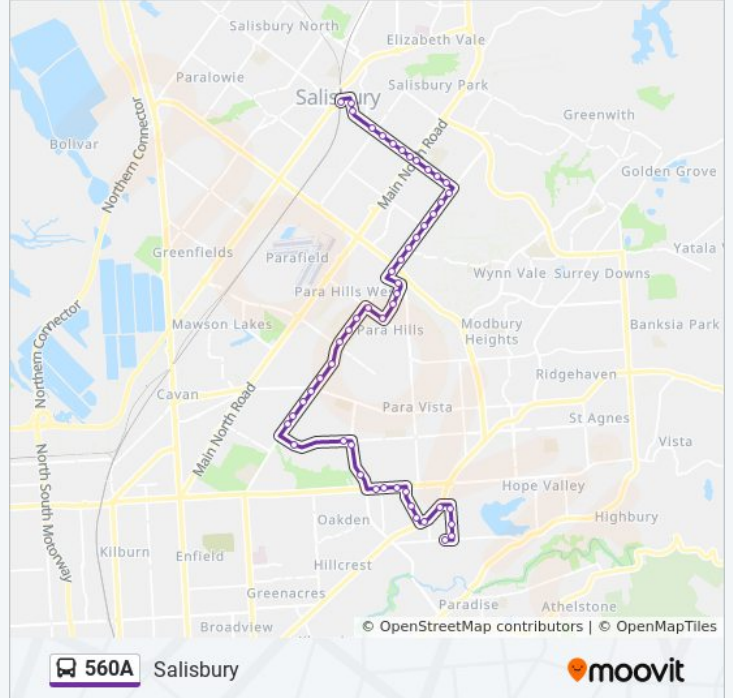

Direction: Salisbury

50 stops

[VIEW LINE SCHEDULE](#)

- Stop 34A Lyons Rd - North side
- Stop 34B Valiant Rd - West side
- Stop 34C Valiant Rd - West side
- Stop 34D Valiant Rd - West side
- Stop 34 North East Rd - East side
- Stop 32 North East Rd - South East side
- Stop 32 Wandana Ave - South West side
- Stop 34 Wandana Ave - South West side
- Stop 35 Wandana Ave - West side
- Stop 35V Grand Junction Rd - South side
- Stop 35N Grand Junction Rd - South side
- Stop 35M Grand Junction Rd - South side
- Stop 33A Walkleys Rd - West side
- Stop 34A Walkleys Rd - West side
- Stop 35 Wright Rd - South side
- Stop 34A Wright Rd - South West Side
- Stop 35 Bridge Rd - West side
- Stop 36 Bridge Rd - West side
- Stop School Bridge Rd / Lincoln Cres
- Stop School Bridge Rd / Montague Rd
- Stop 38A Bridge Rd - West side
- Stop 38B Bridge Rd - West side

560A bus Info

Direction: Salisbury

Stops: 50

Trip Duration: 33 min

Line Summary:

- Stop 39 Bridge Rd - West side
- Stop 40 Bridge Rd - West side
- Stop 40A Bridge Rd - West side
- Stop 40B Kesters Rd - North side
- Stop 41 Kesters Rd - North East side
- Stop 41A Liberman Rd - West side
- Stop 42 Liberman Rd - West side
- Stop 42A Goodall Rd - South side
- Stop 43 Bridge Rd - West side
- Stop 43B Bridge Rd - West side
- Stop 43C Bridge Rd - West side
- Stop 43D Bridge Rd - West side
- Stop 44 Bridge Rd - West side
- Stop 44A Bridge Rd - West side
- Stop 44B Bridge Rd - West side
- Stop 45 Bridge Rd - North West side
- Stop 46 Smith Rd - South side
- Stop 46A Smith Rd - South side
- Stop 46B Smith Rd - South side
- Stop 47 Smith Rd - South side
- Stop 47A Park Tce - South West side
- Stop 47B Park Tce - South West side
- Stop 47C Park Tce - South West side
- Stop 47D Park Tce - South side
- Stop 48 Park Tce - South West side
- Stop 48A Church St - North West side
- Stop 49 Church St - West side
- Zone F Salisbury Interchange - East Side