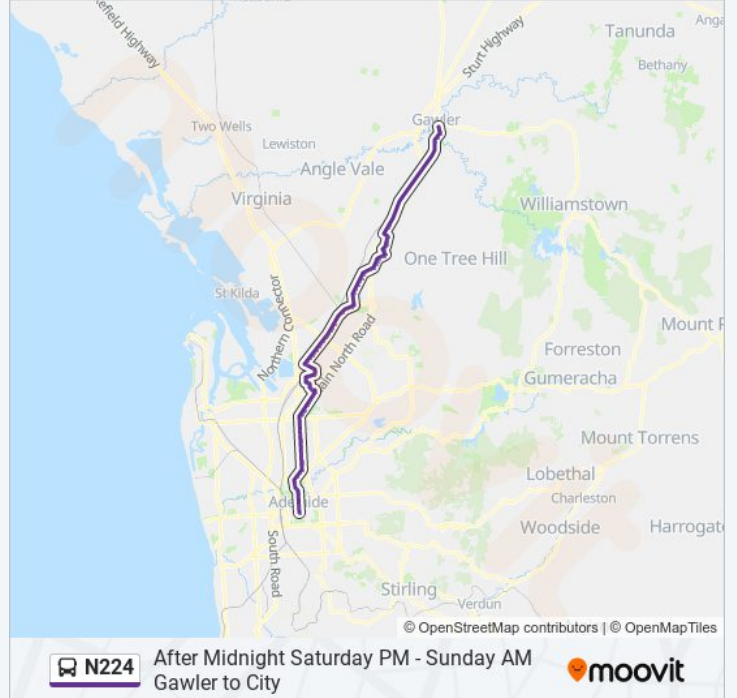

### N224 bus Info

**Direction:** City

**Stops:** 93

**Trip Duration:** 69 min

**Line Summary:**

- Stop 66 Yorktown Rd - East side
- Stop 65 Yorktown Rd - South East side
- Stop 64A Yorktown Rd - South side
- Stop 63 Philip Hwy - East side
- Stop 62 Philip Hwy - South East side
- Stop 61 Philip Hwy - South East side
- Stop 60 Philip Hwy - South East side
- Stop 59 Philip Hwy - South East side
- Stop 58 Philip Hwy - South East side
- Stop 57 Philip Hwy - East side
- Stop 56 Philip Hwy - East side
- Stop 55A Philip Hwy - East side
- Stop 53A John Rice Ave - South side
- Stop OTR John Rice Ave - South East side
- Stop 50 Salisbury Hwy - South East side
- Stop 46 Salisbury Hwy - East side
- Stop 45 Salisbury Hwy - East side
- Stop 44 Salisbury Hwy - South East side
- Stop 43 Salisbury Hwy - East side
- Stop 42 Salisbury Hwy - East side
- Stop 41 Salisbury Hwy - South East side
- Stop 40 Salisbury Hwy - East side
- Stop 39 Salisbury Hwy - East side
- Stop 38 Salisbury Hwy - South East side
- Stop 37 Salisbury Hwy - South East side
- Stop 36 Salisbury Hwy - South East side
- Stop 35 Salisbury Hwy - South East side
- Stop 34R Salisbury Hwy - South East side
- Stop 34U Salisbury Hwy - East side
- Stop 34Q Salisbury Hwy - East side
- Stop 34P Elder Smith Rd - North side
- Stop 34L Main St - East side
- Zone B Mawson Central Interchange - South side

Stop 3 O'Connell St - East side

Stop 2 King William Rd - South East side

Stop 1 King William Rd - East side

Stop B1 King William St - East side

Stop C2 King William St - East side

Stop D2 King William St - East side

Stop VS3 Victoria Sq - East side

**Direction: Gawler**

92 stops

[VIEW LINE SCHEDULE](#)

Stop VS3 Victoria Sq - East side

Stop U2 Victoria Sq - North West side

Stop W2 King William St - West side

Stop X2 King William St - West side