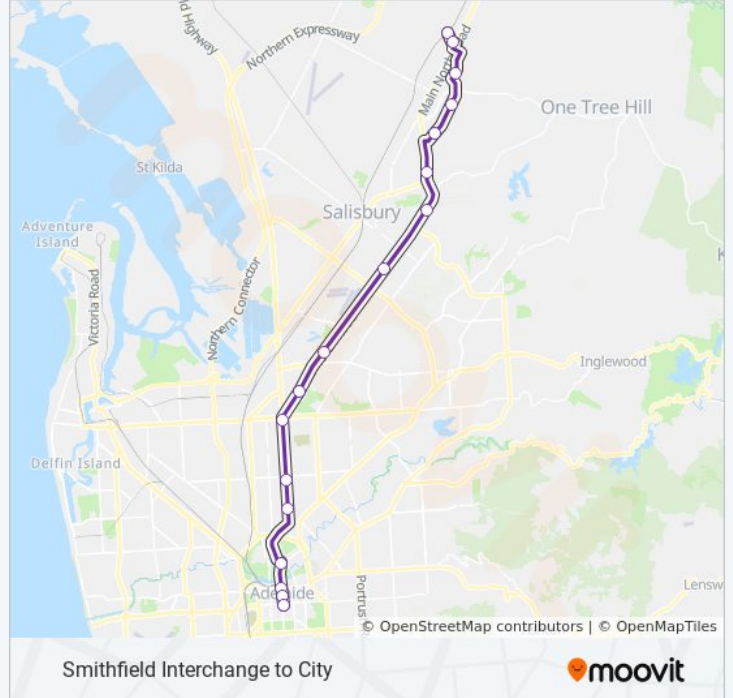

 T228

Smithfield Interchange to City

Get The App

The T228 bus line (Smithfield Interchange to City) has 2 routes. For regular weekdays, their operation hours are:
 (1) City: 06:48 - 07:42(2) Smithfield: 17:04

Use the Moovit App to find the closest T228 bus station near you and find out when is the next T228 bus arriving.

Direction: City

17 stops

[VIEW LINE SCHEDULE](#)

- Zone A Smithfield Interchange
- Zone A Munno Para Centre Interchange
- Stop 74 Hamblynn Rd - South East side
- Stop 69 Midway Rd - East side
- Stop 61 Midway Rd - South East side
- Stop 56 Main North Rd - North East side
- Stop 51 Main North Rd - South East side
- Stop 45 Main North Rd - East side
- Stop 34 Main North Rd - South East side
- Stop 29 Main North Rd - East side
- Stop 25 Main North Rd - East side
- Stop 17 Main North Rd - East side
- Stop 12 Main North Rd - East side
- Stop 2 King William Rd - South East side
- Stop B1 King William St - East side
- Stop D2 King William St - East side
- Stop VS3 Victoria Sq - East side

T228 bus Info

Direction: City

Stops: 17

Trip Duration: 63 min

Line Summary:

Direction: Smithfield

18 stops

[VIEW LINE SCHEDULE](#)

- Stop VS3 Victoria Sq - East side
- Stop U2 Victoria Sq - North West side
- Stop W2 King William St - West side
- Stop Z1 King William Road - West Side
- Stop 2 / Zone B King William Rd - North West side
- Stop 12 Main North Rd - West side
- Stop 17 Main North Rd - West side
- Stop 25 / Zone B Main North Rd - West side
- Stop 29 Main North Rd - West side
- Stop 34 Main North Rd - West side
- Stop 45 Main North Rd - West side
- Stop 51 Main North Rd - North West side
- Stop 56 Main North Rd - West side
- Stop 61 Midway Rd - North West side
- Stop 69 Midway Rd - West side
- Stop 74 Hamblynn Rd - North West side
- Zone C Munno Para Centre Interchange
- Zone A Smithfield Interchange