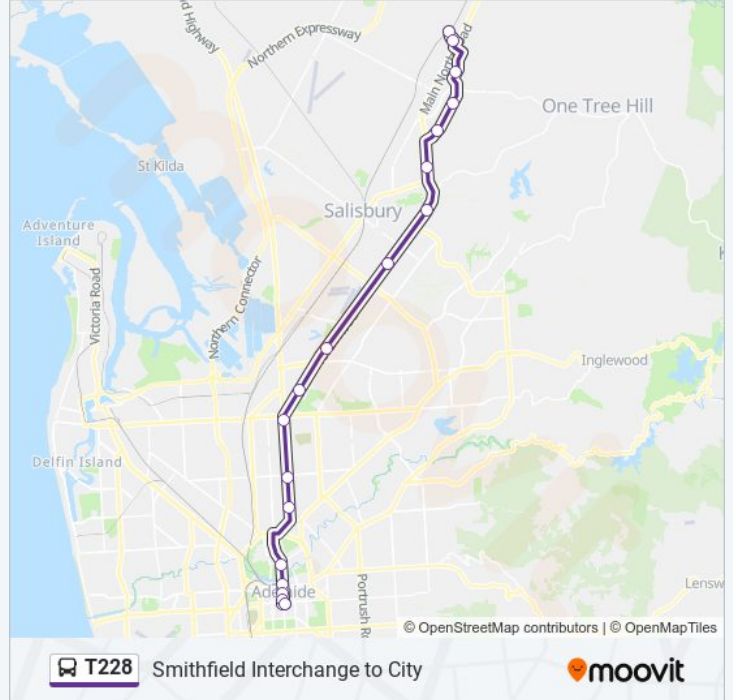

T228 bus time schedules and route maps are available in an offline PDF at moovitapp.com. Use the [Moovit App](#) to see live bus times, train schedule or subway schedule, and step-by-step directions for all public transit in Adelaide.

[About Moovit](#) • [MaaS Solutions](#) • [Supported Countries](#) • [Mooviter Community](#)

© 2024 Moovit - All Rights Reserved

Check Live Arrival Times