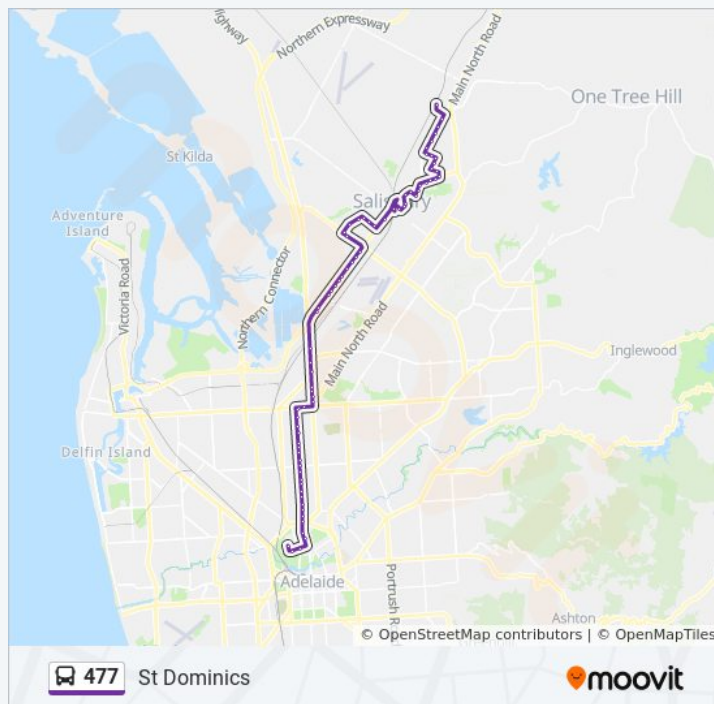

Stop 46 Salisbury Hwy - East side

Stop 45A Spains Rd - South West side

Stop 45B Spains Rd - South side

Stop 45C Spains Rd - South East side

Stop 45 Winzor St - South East side

Stop 43 Martins Rd - East side

Stop 42 Martins Rd - East side

Stop 41 Kings Rd - North East side

Stop 40 Salisbury Hwy - East side

Stop 39 Salisbury Hwy - East side

Stop 38 Salisbury Hwy - South East side

Stop 37 Salisbury Hwy - South East side

Stop 36 Salisbury Hwy - South East side

### 477 bus Info

**Direction:** St Dominics (School Bus)

**Stops:** 76

**Trip Duration:** 79 min

**Line Summary:**

Stop 35 Salisbury Hwy - South East side

Stop 34R Salisbury Hwy - South East side

Stop 34U Salisbury Hwy - East side