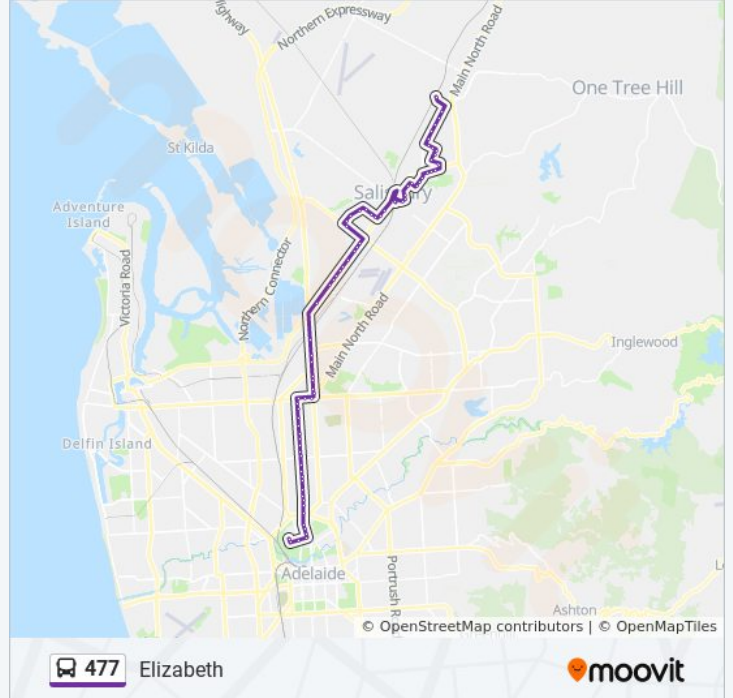

Stop 19 Prospect Rd - West side

Stop 20 Prospect Rd - West side

Stop 21 Prospect Rd - West side

### 477 bus Info

**Direction:** Elizabeth (School Bus)

**Stops:** 79

**Trip Duration:** 76 min

**Line Summary:**

- Stop 22 Prospect Rd - West side
- Stop 23 Prospect Rd - West side
- Stop 23A Prospect Rd - West side
- Stop 24A Grand Junction Rd - North side
- Stop 24B Grand Junction Rd - North side
- Stop 25 Grand Junction Rd - North side
- Stop 26 Port Wakefield Rd - West side
- Stop 27 Port Wakefield Rd - West side
- Stop 27A Port Wakefield Rd - West side
- Stop 28 Port Wakefield Rd - West side
- Stop 29 Port Wakefield Rd - West side
- Stop 30 Port Wakefield Rd - West side
- Stop 31 Port Wakefield Rd - West side
- Stop 32 Salisbury Hwy - North West side
- Stop 34Q Salisbury Hwy - North West side
- Stop 34U Salisbury Hwy - West side
- Stop 34R Salisbury Hwy - North West side
- Stop 35 Salisbury Hwy - North West side
- Stop 36 Salisbury Hwy - North West side
- Stop 37 Salisbury Hwy - North West side
- Stop 38 Salisbury Hwy - North West side
- Stop 39 Salisbury Hwy - West side
- Stop 40 Salisbury Hwy - West side
- Stop 41 Kings Rd - South West side
- Stop 42 Martins Rd - West side
- Stop 43 Martins Rd - West side
- Stop 45 Winzor St - North West side
- Stop 45C Spains Rd - North side
- Stop 45B Spains Rd - North side
- Stop 45A Spains Rd - North side
- Stop 45 Salisbury Hwy - West side
- Stop 46 Salisbury Hwy - North West side
- Zone H Salisbury Interchange - East Side

Stop 49 Wiltshire St - North side

Stop 50/E Ann St - West side

Stop 51 Commercial Rd - South West side

Stop 52 Brian St - North East side

Stop 52A Porter St - North East side

Stop 53 Jarvis Rd - North West side

Stop 54C Oldham Rd - South side

Stop 55 Mofflin Rd - West side

Stop 55A Mofflin Rd - West side

Stop 56 Mofflin Rd - West side

Stop 56A Hogarth Rd - South side

Stop 57 Hogarth Rd - South side

Stop 58 Philip Hwy - North West side