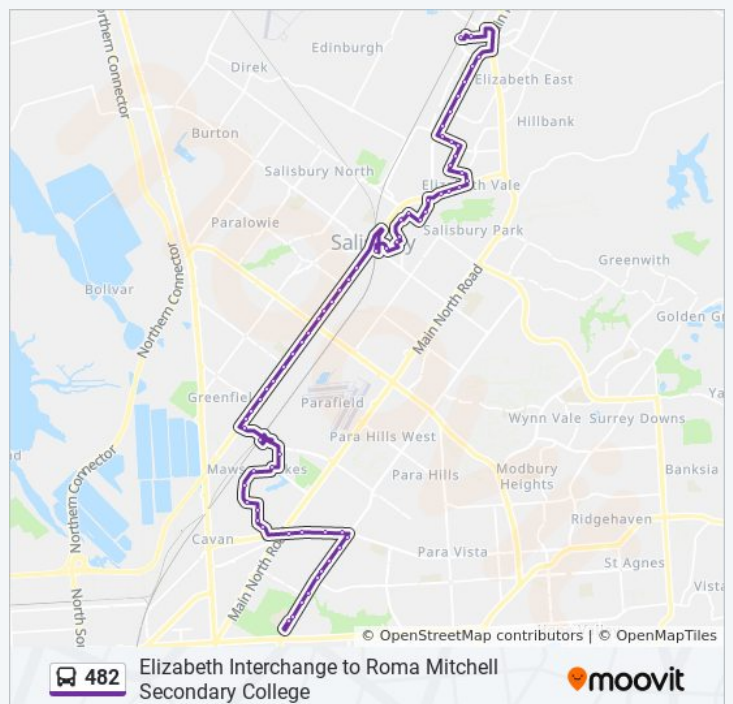

Stop 58 Philip Hwy - South East side

Stop 57 Hogarth Rd - North side

Stop 56A Hogarth Rd - North side

Stop 56 Hogarth Rd - North side

Stop 55A Mofflin Rd - East side

Stop 55 Mofflin Rd - East side

Stop 54C Oldham Rd - North side

Stop 54B Haydown Rd - East side

Stop 54A John Rice Ave - South East side

Stop 54 John Rice Ave - South East side

Stop 53C John Rice Ave - South East side

Stop 53B Jarvis Rd - East side

Stop 53A Jarvis Rd - South East side

Route Timetable:

Sunday	Not Operational
Monday	07:21 - 07:22
Tuesday	07:21 - 07:22
Wednesday	07:21 - 07:22
Thursday	07:21 - 07:22
Friday	07:21 - 07:22
Saturday	Not Operational

**482 bus Info**

**Direction:** Roma Mitchell Secondary College (School Bus)

**Stops:** 65

**Trip Duration:** 69 min

**Line Summary:**

Stop 50/A John St - South side

Stop 49 Church St - West side

Zone I Salisbury Interchange - East Side

Stop 46 Salisbury Hwy - East side

Stop 45 Salisbury Hwy - East side