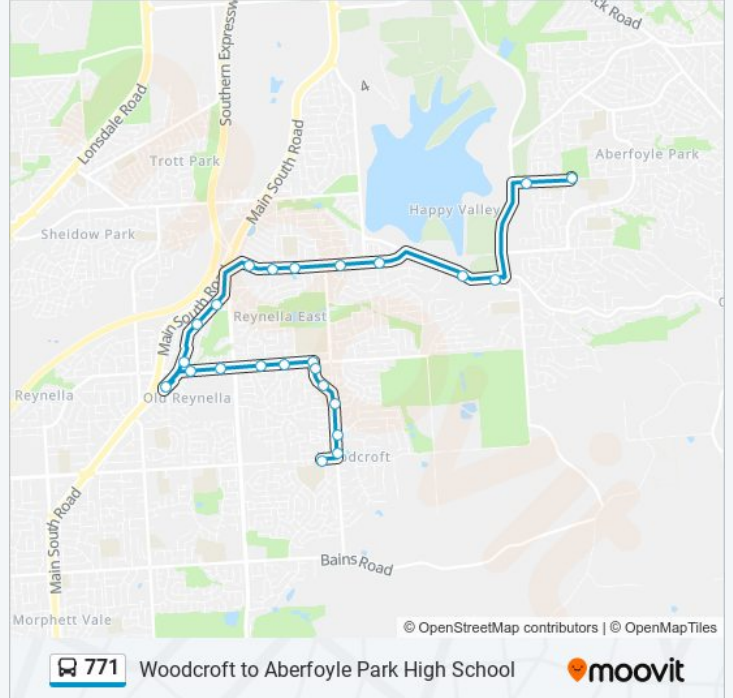

Direction: Woodcroft Community Centre (School Bus)

24 stops

[VIEW LINE SCHEDULE](#)

Stop School Aberfoyle Park High Taylors Rd

Stop 52 Taylors Rd West - South side

Stop 39G Chandlers Hill Rd - South side

Stop 39F Chandlers Hill Rd - South side

Stop 43 Old South Rd - East side

Stop 44 Old South Rd - East side

Zone C Old Reynella Interchange

Stop 70A Reynell Rd - North side

Stop 70 Reynell Rd - North side

Stop 69 Reynell Rd - North side

Stop 68 Reynell Rd - North side

771 bus Info

Direction: Woodcroft Community Centre (School Bus)

Stops: 24

Trip Duration: 30 min

Line Summary:

Stop 43 Sir James Hardy Way - East side

Stop 43A Sir James Hardy Way - North East side

Stop 43B Sir James Hardy Way - East side

Stop 44 Sir James Hardy Way - East side

Stop 44A Sir James Hardy Way - East side

Stop 45 Pimpala Rd - South side

771 bus time schedules and route maps are available in an offline PDF at moovitapp.com. Use the [Moovit App](#) to see live bus times, train schedule or subway schedule, and step-by-step directions for all public transit in Adelaide.