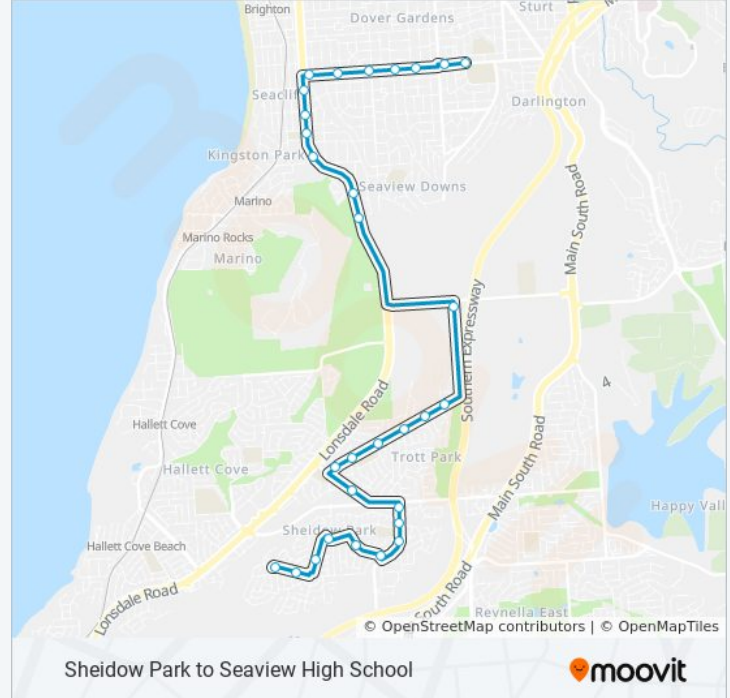

785 bus Info

Direction: Seaview High School (School Bus)

Stops: 30

Trip Duration: 28 min

Line Summary:

- Stop 40 Brighton Rd - West side
- Stop 39B Seacombe Rd - North side
- Stop 38 Seacombe Rd - North side
- Stop 37 Seacombe Rd - North side
- Stop 36 Seacombe Rd - North side
- Stop 35 Seacombe Rd - North side
- Stop 34 Seacombe Rd - North side
- Stop 33 Seacombe Rd - North side

Direction: Sheidow Park (School Bus)

30 stops

[VIEW LINE SCHEDULE](#)

- Zone C Seaview High School
- Stop 34 Seacombe Rd - South side
- Stop 35 Seacombe Rd - South side
- Stop 36 Seacombe Rd - South side
- Stop 37 Seacombe Rd - South side
- Stop 38 Seacombe Rd - South side
- Stop 39B Seacombe Rd - South side
- Stop 40 Brighton Rd - East side
- Stop 41 Brighton Rd - East side
- Stop 42 Brighton Rd - East side
- Stop 43 Ocean Blvd - North East side
- Stop 44 Ocean Blvd - East side
- Stop 44A Ocean Blvd - East side
- Stop 45 Adams Rd - East side
- Stop 53 Adams Rd - South side
- Stop 52 Adams Rd - South side
- Stop 51 Adams Rd - South side
- Stop 53C Adams Rd - South side