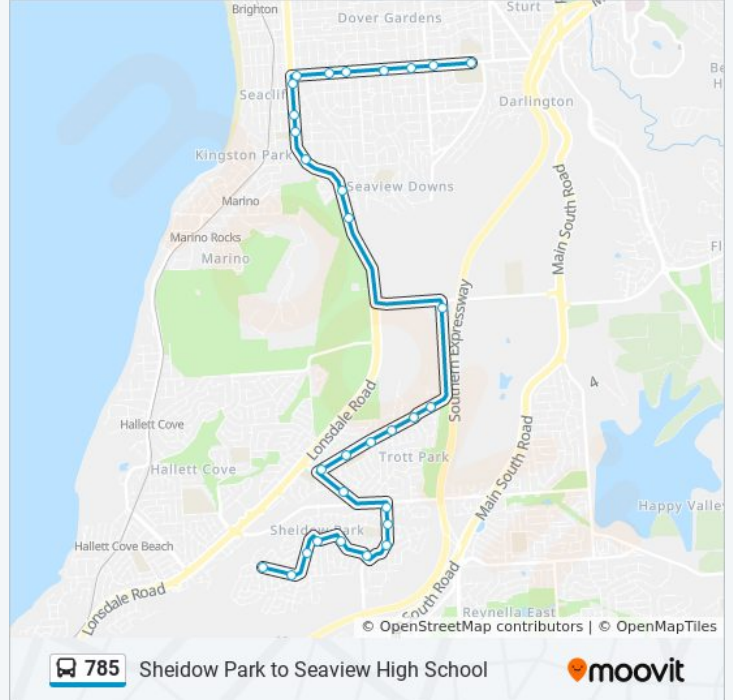

785 bus Info

Direction: Seaview High School (School Bus)

Stops: 30

Trip Duration: 28 min

Line Summary:

- Stop 40 Brighton Rd - West side
- Stop 39B Seacombe Rd - North side
- Stop 38 Seacombe Rd - North side
- Stop 37 Seacombe Rd - North side
- Stop 36 Seacombe Rd - North side
- Stop 35 Seacombe Rd - North side
- Stop 34 Seacombe Rd - North side
- Stop 33 Seacombe Rd - North side

Direction: Sheidow Park (School Bus)

30 stops

[VIEW LINE SCHEDULE](#)

- Zone C Seaview High School
- Stop 34 Seacombe Rd - South side
- Stop 35 Seacombe Rd - South side
- Stop 36 Seacombe Rd - South side
- Stop 37 Seacombe Rd - South side
- Stop 38 Seacombe Rd - South side
- Stop 39B Seacombe Rd - South side
- Stop 40 Brighton Rd - East side
- Stop 41 Brighton Rd - East side
- Stop 42 Brighton Rd - East side
- Stop 43 Ocean Blvd - North East side
- Stop 44 Ocean Blvd - East side
- Stop 44A Ocean Blvd - East side
- Stop 45 Adams Rd - East side
- Stop 53 Adams Rd - South side
- Stop 52 Adams Rd - South side
- Stop 51 Adams Rd - South side
- Stop 53C Adams Rd - South side

785 bus Info

Direction: Sheidow Park (School Bus)

Stops: 30

Trip Duration: 28 min

Line Summary:

- Stop 53B Adams Rd - South side
- Stop 53A Adams Rd - South side
- Stop 54A Lander Rd - North side
- Stop 55 Young St - East side
- Stop 56 Young St - East side
- Stop 57 Young St - East side
- Stop 58 Great Eastern Ave - West side
- Stop 59 Great Eastern Ave - South West side
- Stop 60 Edward Beck Dr - South side
- Stop 61 Berrima Rd - East side
- Stop 62 Southbank Blvd - South side
- Stop 63 Southbank Blvd - South side