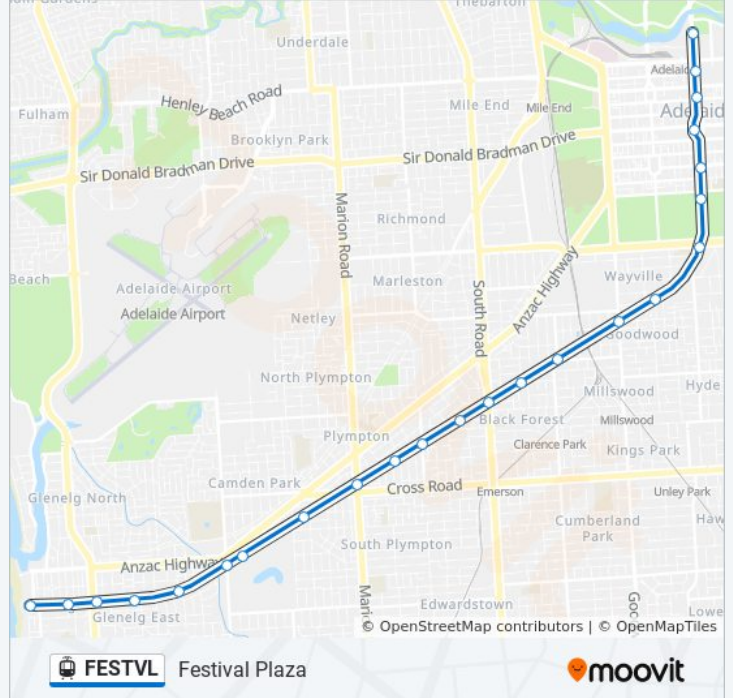

### Direction: Festival Plaza

24 stops

[VIEW LINE SCHEDULE](#)

Stop 17 Moseley Square

Stop 16/21D Jetty Rd

Stop 15 Brighton Rd

Stop 14 Glenelg East

Stop 13 Glengowrie

### FESTVL light rail Info

**Direction:** Festival Plaza

**Stops:** 24

**Trip Duration:** 40 min

**Line Summary:**

Pirie St

Rundle Mall

Festival Plaza

**Direction: Glenelg**

24 stops

[VIEW LINE SCHEDULE](#)

Festival Plaza

Rundle Mall

Pirie St

Victoria Square

City South

**FESTVL light rail Info**

**Direction:** Glenelg

**Stops:** 24

**Trip Duration:** 40 min

**Line Summary:**

- Stop 12 Morphett Rd
- Stop 13 Glengowrie
- Stop 14 Glenelg East
- Stop 15 Brighton Rd
- Stop 16/21D Jetty Rd
- Stop 17 Moseley Square