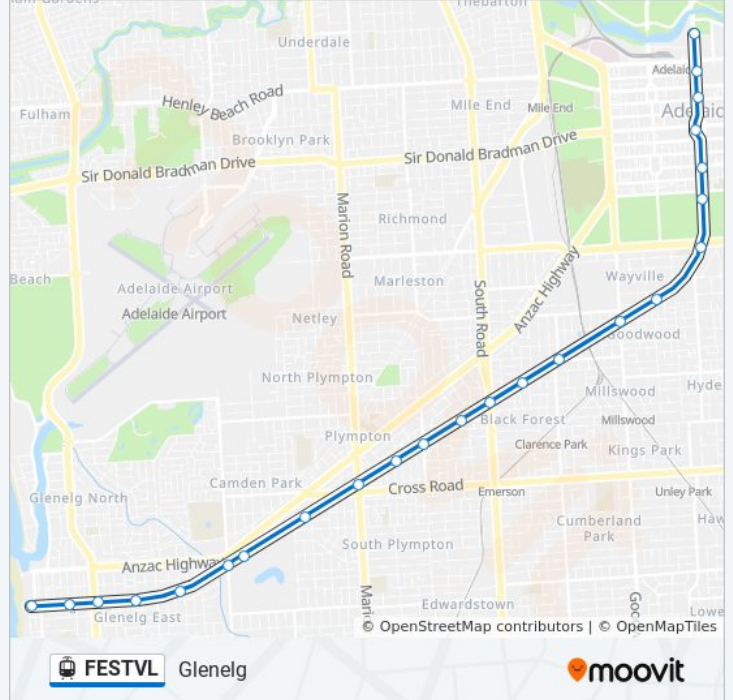

### FESTVL light rail Info

**Direction:** Festival Plaza

**Stops:** 24

**Trip Duration:** 40 min

**Line Summary:**

Pirie St

Rundle Mall

Festival Plaza

**Direction: Glenelg**

24 stops

[VIEW LINE SCHEDULE](#)

Festival Plaza

Rundle Mall

Pirie St

Victoria Square

City South

Stop 8 Beckman St

Stop 9 South Plympton

Stop 10 Marion Rd

Stop 11 Plympton Park

Morphettville Racecourse Tram Stop

**FESTVL light rail Time Schedule**

Glenelg Route Timetable:

Sunday	00:05 - 23:25
Monday	00:05
Tuesday	Not Operational
Wednesday	Not Operational
Thursday	Not Operational
Friday	Not Operational
Saturday	08:35 - 23:25

**FESTVL light rail Info**

**Direction:** Glenelg

**Stops:** 24

**Trip Duration:** 40 min

**Line Summary:**

- Stop 12 Morphett Rd
- Stop 13 Glengowrie
- Stop 14 Glenelg East
- Stop 15 Brighton Rd
- Stop 16/21D Jetty Rd
- Stop 17 Moseley Square