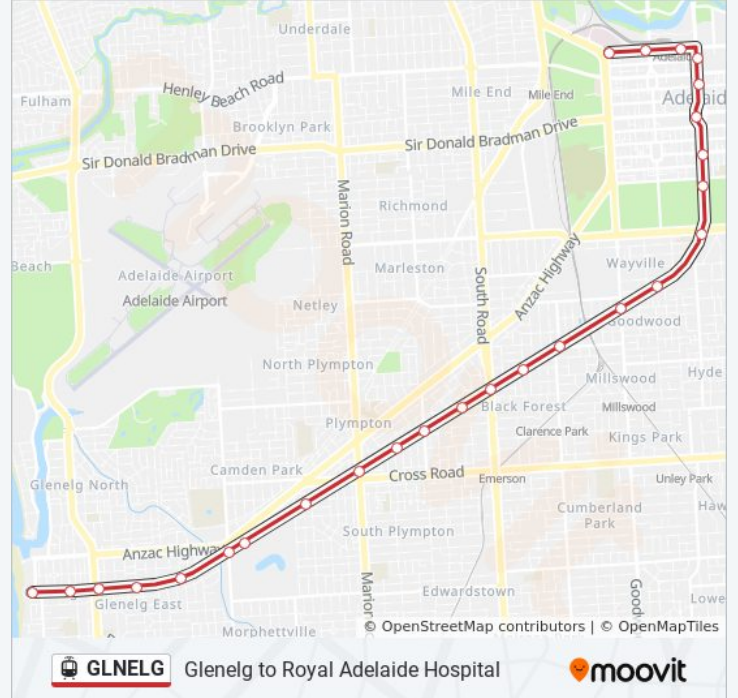

Direction: Royal Adelaide Hospital

25 stops

[VIEW LINE SCHEDULE](#)

- Stop 17 Moseley Square
- Stop 16/21D Jetty Rd
- Stop 15 Brighton Rd
- Stop 14 Glenelg East
- Stop 13 Glengowrie
- Stop 12 Morphett Rd
- Stop 11 Plympton Park
- Stop 10 Marion Rd
- Stop 9 South Plympton
- Stop 8 Beckman St
- Stop 7 Glandore
- Stop 6 South Rd
- Stop 5 Black Forest
- Stop 4 Forestville
- Stop 3 Goodwood Rd
- Stop 2 Wayville
- Stop 1 Greenhill Rd
- South Terrace

GLNELG light rail Time Schedule

Royal Adelaide Hospital Route Timetable:

| | |
|-----------|--------------------|
| Sunday | 6:50 AM - 11:30 PM |
| Monday | 5:30 AM - 11:20 PM |
| Tuesday | 5:30 AM - 11:20 PM |
| Wednesday | 5:30 AM - 11:20 PM |
| Thursday | 5:30 AM - 11:20 PM |
| Friday | 5:30 AM - 11:20 PM |
| Saturday | 6:50 AM - 11:30 PM |

GLNELG light rail Info

Direction: Royal Adelaide Hospital

Stops: 25

Trip Duration: 44 min

Line Summary:

City South

Victoria Square

Pirie St

Rundle Mall

Adelaide Tram Stop

City West

Royal Adelaide Hospital

GLNELG light rail time schedules and route maps are available in an offline PDF at moovitapp.com. Use the [Moovit App](#) to see live bus times, train schedule or subway schedule, and step-by-step directions for all public transit in Adelaide.