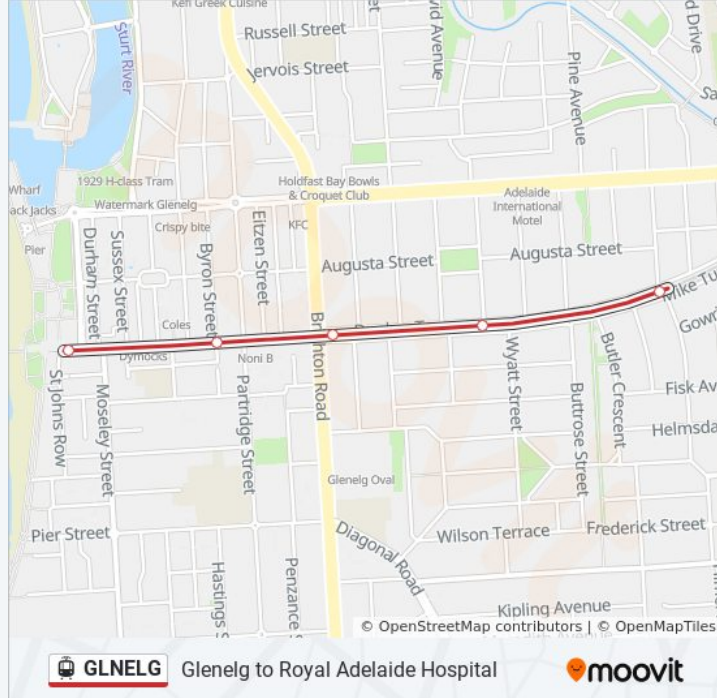

Direction: Glenelg

28 stops

[VIEW LINE SCHEDULE](#)

Entertainment Centre
 Bonython Park
 Thebarton
 Royal Adelaide Hospital
 City West
 Adelaide Tram Stop
 Rundle Mall
 Pirie St
 Victoria Square
 City South
 South Terrace
 Stop 1 Greenhill Rd
 Stop 2 Wayville
 Stop 3 Goodwood Rd
 Stop 4 Forestville
 Stop 5 Black Forest
 Stop 6 South Rd
 Stop 7 Glandore

GLNELG light rail Info

Direction: Glenelg

Stops: 28

Trip Duration: 44 min

Line Summary:

- Stop 8 Beckman St
- Stop 9 South Plympton
- Stop 10 Marion Rd
- Stop 11 Plympton Park
- Stop 12 Morphett Rd
- Stop 13 Glengowrie
- Stop 14 Glenelg East
- Stop 15 Brighton Rd
- Stop 16/21D Jetty Rd
- Stop 17 Moseley Square

Direction: Royal Adelaide Hospital

25 stops

[VIEW LINE SCHEDULE](#)

- Stop 17 Moseley Square
- Stop 16/21D Jetty Rd
- Stop 15 Brighton Rd
- Stop 14 Glenelg East
- Stop 13 Glengowrie
- Stop 12 Morphett Rd
- Stop 11 Plympton Park
- Stop 10 Marion Rd
- Stop 9 South Plympton
- Stop 8 Beckman St
- Stop 7 Glandore
- Stop 6 South Rd
- Stop 5 Black Forest
- Stop 4 Forestville
- Stop 3 Goodwood Rd
- Stop 2 Wayville
- Stop 1 Greenhill Rd
- South Terrace

GLNELG light rail Info

Direction: Royal Adelaide Hospital

Stops: 25

Trip Duration: 44 min

Line Summary:

City South

Victoria Square

Pirie St