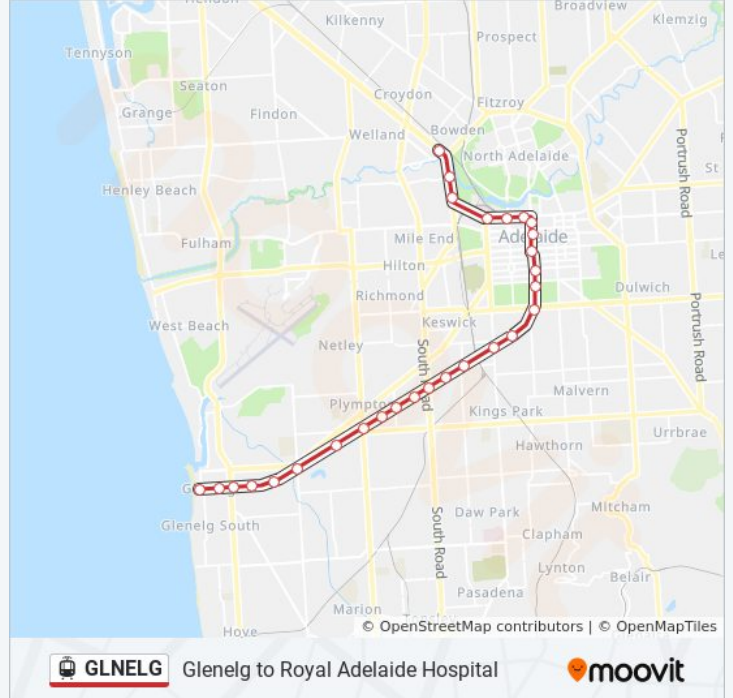

GLNELG light rail Info

Direction: Entertainment Centre

Stops: 28

Trip Duration: 48 min

Line Summary:

Pirie St
 Rundle Mall
 Adelaide Tram Stop
 City West
 Royal Adelaide Hospital
 Thebarton
 Bonython Park
 Entertainment Centre

Direction: Glenelg

28 stops

[VIEW LINE SCHEDULE](#)

Entertainment Centre
 Bonython Park
 Thebarton
 Royal Adelaide Hospital
 City West
 Adelaide Tram Stop
 Rundle Mall
 Pirie St
 Victoria Square
 City South
 South Terrace
 Stop 1 Greenhill Rd
 Stop 2 Wayville
 Stop 3 Goodwood Rd
 Stop 4 Forestville
 Stop 5 Black Forest
 Stop 6 South Rd
 Stop 7 Glandore

Direction: Royal Adelaide Hospital

25 stops

[VIEW LINE SCHEDULE](#)

- Stop 17 Moseley Square
- Stop 16/21D Jetty Rd
- Stop 15 Brighton Rd
- Stop 14 Glenelg East
- Stop 13 Glengowrie
- Stop 12 Morphett Rd
- Stop 11 Plympton Park
- Stop 10 Marion Rd
- Stop 9 South Plympton
- Stop 8 Beckman St
- Stop 7 Glandore
- Stop 6 South Rd
- Stop 5 Black Forest
- Stop 4 Forestville
- Stop 3 Goodwood Rd
- Stop 2 Wayville
- Stop 1 Greenhill Rd
- South Terrace

GLNELG light rail Info

Direction: Royal Adelaide Hospital

Stops: 25

Trip Duration: 44 min

Line Summary:

City South

Victoria Square

Pirie St