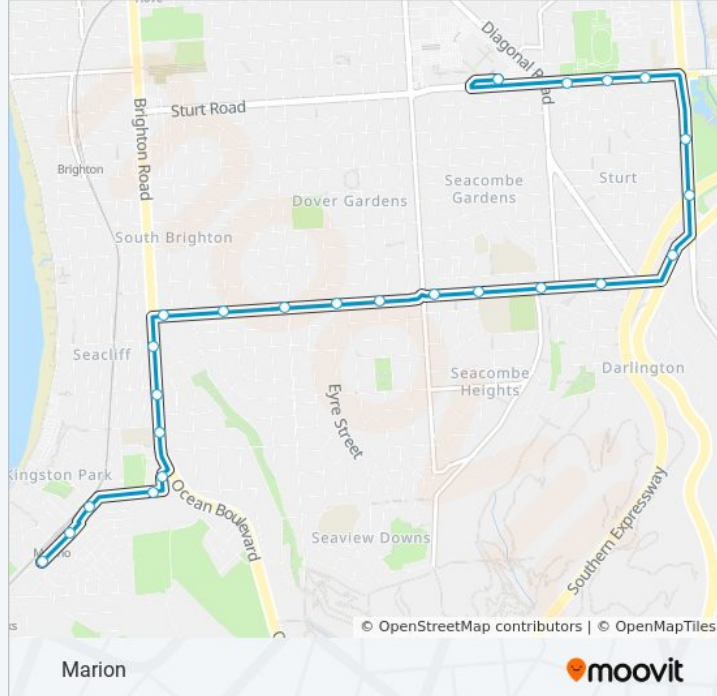

Direction: Marino

21 stops

[VIEW LINE SCHEDULE](#)

Zone A Marion Interchange - North side

Stop 29D Sturt Rd - North side

Stop 29C Sturt Rd - North side

Stop 29B Sturt Rd - North side

Stop 29B Marion Rd - East side

640 bus Info

Direction: Marino

Stops: 21

Trip Duration: 17 min

Line Summary:

Direction: Marion

24 stops

[VIEW LINE SCHEDULE](#)

640 bus Info

Direction: Marion

Stops: 24

Trip Duration: 17 min

Line Summary:

Stop 29C Marion Rd - West side

Stop 29B Marion Rd - West side

Stop 29B Sturt Rd - South side

Stop 29C Sturt Rd - South side

Stop 29D Sturt Rd - South side

Zone A Marion Interchange - North side

640 bus time schedules and route maps are available in an offline PDF at moovitapp.com. Use the [Moovit App](#) to see live bus times, train schedule or subway schedule, and step-by-step directions for all public transit in Adelaide.