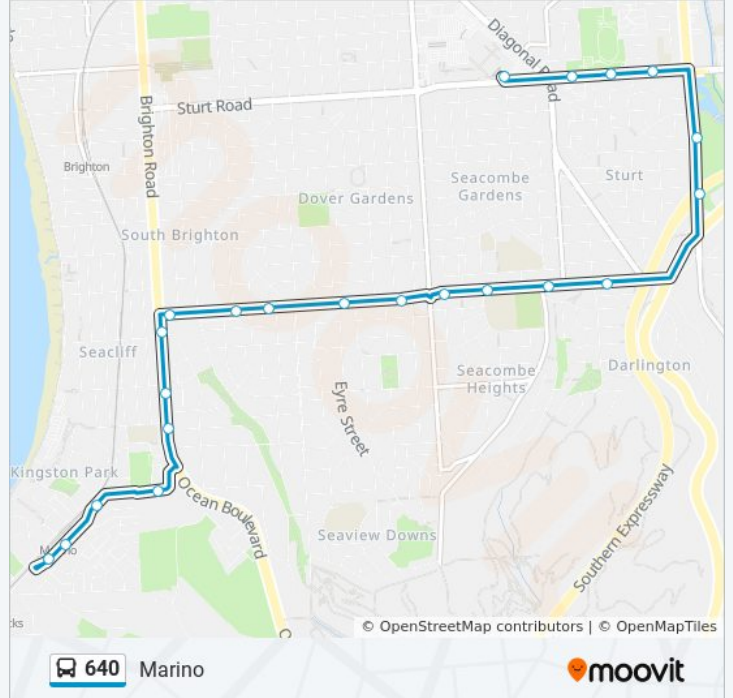

Stop 29C Marion Rd - East side

Stop 31 Seacombe Rd - South side

Stop 32 Seacombe Rd - South side

Stop 33 Seacombe Rd - South side

Stop 34 Seacombe Rd - South side

Stop 35 Seacombe Rd - South side

Stop 36 Seacombe Rd - South side

Stop 37 Seacombe Rd - South side

Stop 38 Seacombe Rd - South side

Stop 39B Seacombe Rd - South side

Stop 40 Brighton Rd - East side

Stop 41 Brighton Rd - East side

Stop 42 Brighton Rd - East side

Stop 43A Scholefield Rd - South side

640 bus Info

Direction: Marino

Stops: 21

Trip Duration: 17 min

Line Summary:

Direction: Marion

24 stops

[VIEW LINE SCHEDULE](#)

640 bus Info

Direction: Marion

Stops: 24

Trip Duration: 17 min

Line Summary:

Stop 29C Marion Rd - West side

Stop 29B Marion Rd - West side

Stop 29B Sturt Rd - South side