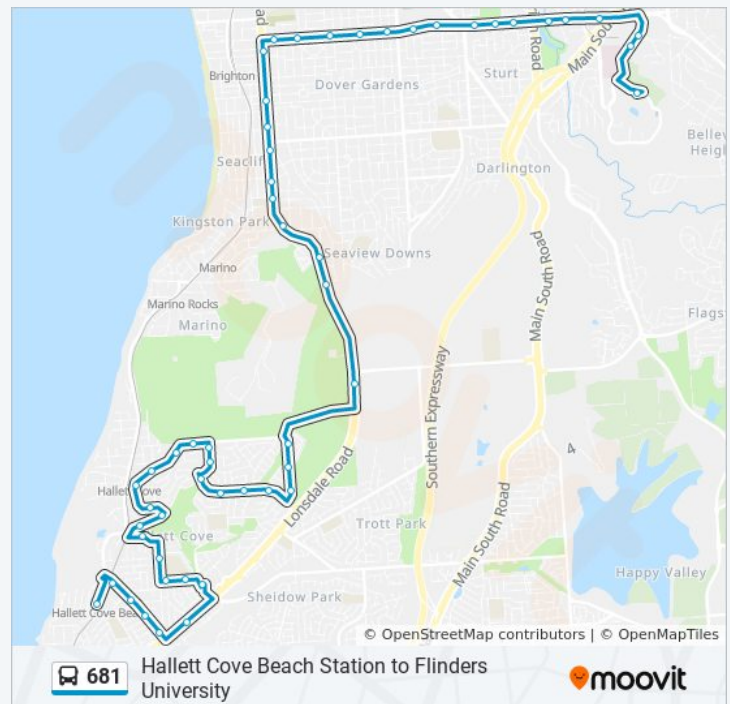

## Direction: Hallett Cove Beach Station

53 stops

[VIEW LINE SCHEDULE](#)

Zone C Flinders University Interchange

Stop 26B University Dr - West side

Stop 26A University Dr - West side

Stop 27 Sturt Rd - South side

Stop 45 Lonsdale Rd - East side

Stop 46 Aroona Rd - East side

Stop 46A Aroona Rd - East side

Stop 47 Aroona Rd - East side

## 681 bus Time Schedule

Hallett Cove Beach Station Route Timetable:

Sunday	9:05 AM - 9:46 PM
Monday	6:07 AM - 9:44 PM
Tuesday	6:07 AM - 9:44 PM
Wednesday	6:07 AM - 9:44 PM
Thursday	6:07 AM - 9:44 PM
Friday	6:07 AM - 9:44 PM
Saturday	8:15 AM - 9:46 PM

## 681 bus Info

**Direction:** Hallett Cove Beach Station

**Stops:** 53

**Trip Duration:** 18 min

**Line Summary:**

Stop 47A Barramundi Dr - South side  
Stop 47B Barramundi Dr - South side  
Stop 48 Barramundi Dr - South side  
Stop 49 Barramundi Dr - South West side  
Stop 49A Capella Dr - West side  
Stop 49B Capella Dr - West side  
Stop 49C Perry Barr Rd - South side  
Stop 49D Perry Barr Rd - East side  
Stop 49E Perry Barr Rd - South East side  
Stop 50 Perry Barr Rd - East side  
Stop 50A Perry Barr Rd - North side  
Stop 50B Capella Dr - South East side  
Stop 50C Capella Dr - South side  
Stop 50D Minnipa Dr - North side  
Stop 51 Sandison Rd - East side  
Stop 51A Gledsdale Rd - North side  
Stop 51B Gledsdale Rd - North side  
Zone B Hallett Cove Shopping Centre  
Stop 53A Lonsdale Rd - South East side  
Stop 54 The Cove Rd - West side  
Stop 54H The Cove Rd - South West side  
Stop 55H The Cove Rd - South West side  
Stop 56H The Cove Rd - South side  
Stop 57H Cherub St - East side