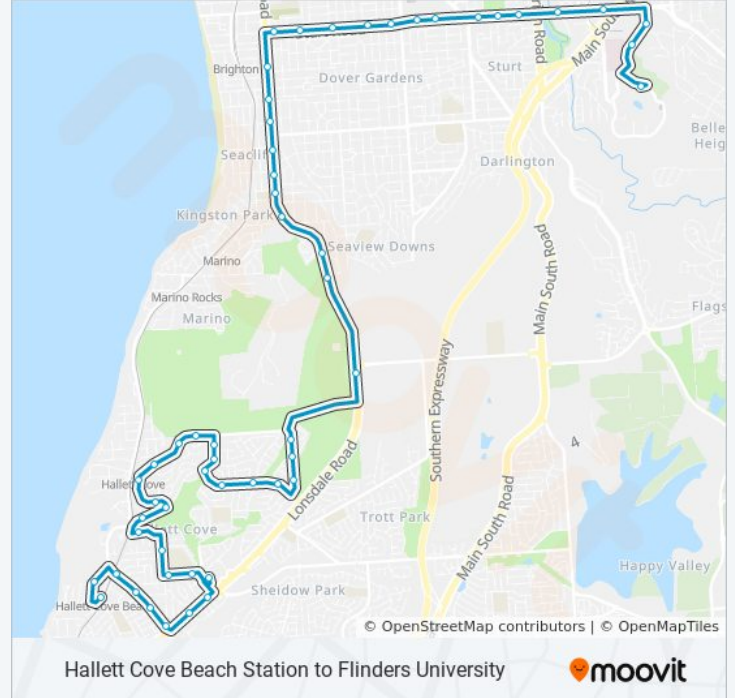

Stop 37 Brighton Rd - West side

Stop 35 Sturt Rd - North side

Stop 34A Sturt Rd - North side

Stop 34 Sturt Rd - North side

Stop 33 Sturt Rd - North side

Stop 32 Sturt Rd - North side

Stop 31 Sturt Rd - North side

Zone I Marion Interchange - South side

Stop 29D Sturt Rd - North side

Stop 29C Sturt Rd - North side

Stop 29B Sturt Rd - North side

Stop 29A Sturt Rd - North side

Stop 28 Sturt Rd - North side

Stop 26A University Dr - East side

Stop 26B University Dr - East side

Zone C Flinders University Interchange

## Direction: Hallett Cove Beach Station

53 stops

[VIEW LINE SCHEDULE](#)

Zone C Flinders University Interchange

Stop 26B University Dr - West side

Stop 26A University Dr - West side

Stop 27 Sturt Rd - South side