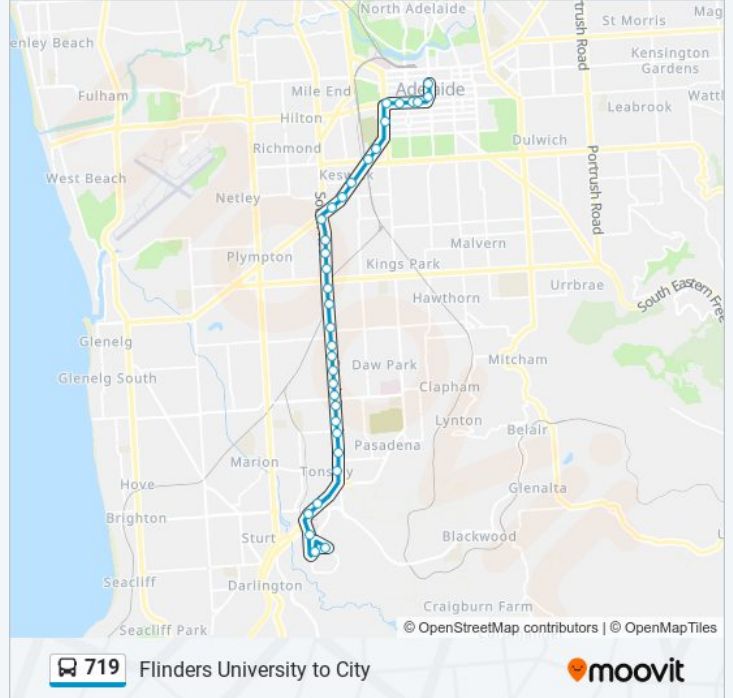

719 bus Info

Direction: City

Stops: 34

Trip Duration: 38 min

Line Summary:

- Stop 4 Anzac Hwy - North West side
- Stop 3 Anzac Hwy - North West side
- Stop 2 Anzac Hwy - North West side
- Stop 1 Anzac Hwy - North West side
- Stop A1 Anzac Hwy - North West side
- Stop R1 West Tce - West side
- Stop B1 Grote St - North side
- Stop B2 Grote St - North side
- Stop D1 Grote St - North side
- Stop D2 Grote St - North side
- Stop U2 Victoria Sq - North West side
- Stop W2 King William St - West side

Direction: Flinders University

35 stops

[VIEW LINE SCHEDULE](#)

- Stop B1 King William St - East side
- Stop D2 King William St - East side
- Stop W Grote St - South side
- Stop X1 Grote St - South side
- Stop Y1 Grote St - South side
- Stop H1 West Tce - East side
- Stop J1 West Tce - East side
- Stop Z1 Anzac Hwy - South East side
- Stop 1 Anzac Hwy - South East side
- Stop 2 Anzac Hwy - South East side
- Stop 3 Anzac Hwy - South East side
- Stop 4 Anzac Hwy - South East side
- Stop 5 Anzac Hwy - South East side
- Stop 6 South Rd - East side
- Stop 7 South Rd - East side
- Stop 8 South Rd - East side
- Stop 9 South Rd - East side