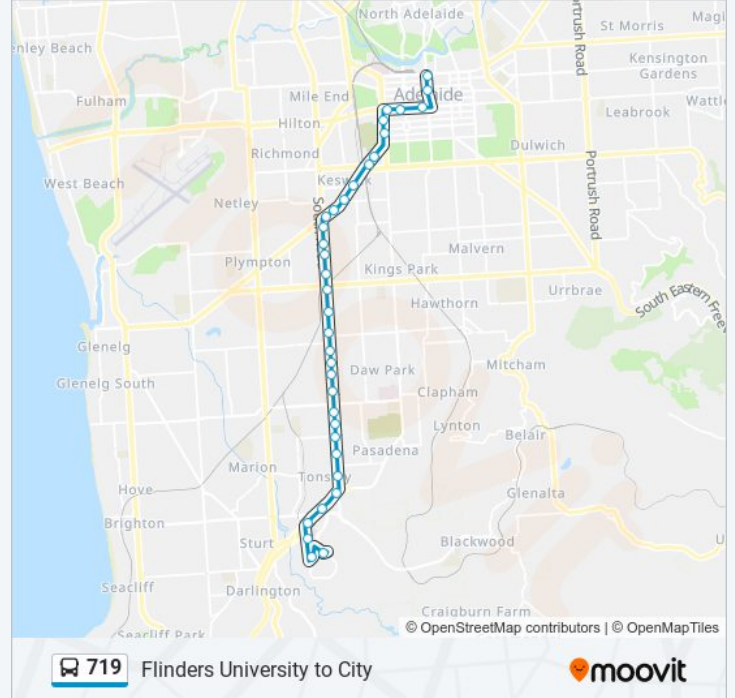

Stop 10 South Rd - East side

Stop 11 South Rd - East side

Stop 12 South Rd - East side

Stop 13 South Rd - East side

Stop 14 South Rd - East side

Stop 15 South Rd - East side

Stop 16 South Rd - East side

Stop 18 South Rd - East side

Stop 19 South Rd - East side

Stop 20 South Rd - East side

Stop 21 South Rd - East side

Stop 23 South Rd - East side

Stop 25 Main South Rd - South East side

Stop 26 Main South Rd - South East side

Stop 27 Main South Rd - South East side

Zone B Flinders Medical Centre

Stop 26D University Dr - West side

Zone B Flinders University Interchange

719 bus time schedules and route maps are available in an offline PDF at moovitapp.com. Use the [Moovit App](#) to see live bus times, train schedule or subway schedule, and step-by-step directions for all public transit in Adelaide.

[About Moovit](#) • [MaaS Solutions](#) • [Supported Countries](#) • [Mooviter Community](#)

© 2024 Moovit - All Rights Reserved

Check Live Arrival Times