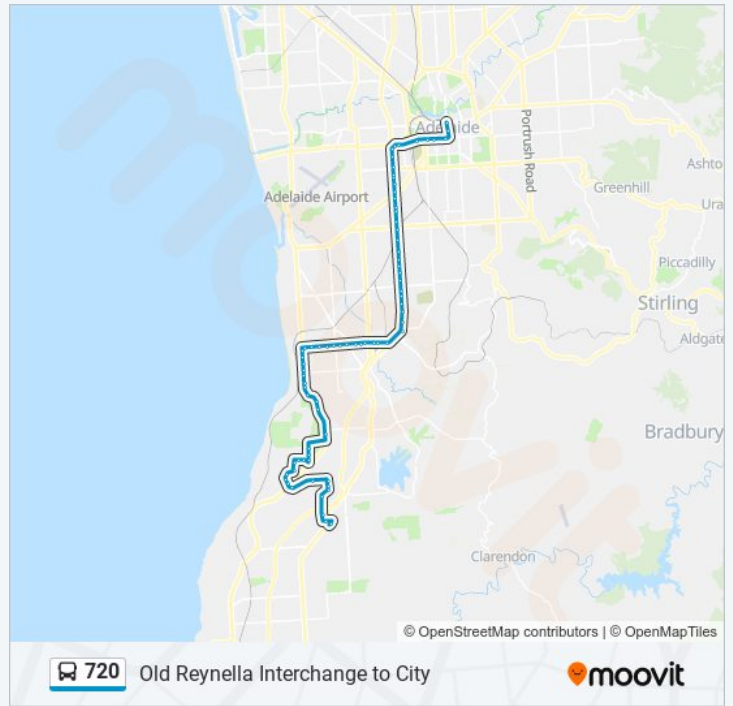

Trip Duration: 79 min
Line Summary:

- Stop 2A South Rd - East side
- Stop 3 South Rd - East side
- Stop 3A South Rd - East side
- Stop 4 South Rd - East side
- Stop 4A South Rd - East side
- Stop 5 South Rd - East side
- Stop 6 South Rd - East side
- Stop 7 South Rd - East side
- Stop 8 South Rd - East side
- Stop 9 South Rd - East side
- Stop 10 South Rd - East side
- Stop 11 South Rd - East side
- Stop 12 South Rd - East side
- Stop 13 South Rd - East side
- Stop 14 South Rd - East side
- Stop 15 South Rd - East side
- Stop 16 South Rd - East side
- Stop 18 South Rd - East side
- Stop 19 South Rd - East side
- Stop 20 South Rd - East side
- Stop 21 South Rd - East side
- Stop 23 South Rd - East side
- Stop 25 Main South Rd - South East side
- Stop 27 Sturt Rd - South side
- Stop 29 Sturt Rd - South side
- Stop 29A Sturt Rd - South side
- Stop 29B Sturt Rd - South side
- Stop 29C Sturt Rd - South side
- Stop 29D Sturt Rd - South side
- Zone F Marion Interchange - South side
- Stop 31 Sturt Rd - South side
- Stop 32 Sturt Rd - South side
- Stop 33 Sturt Rd - South side