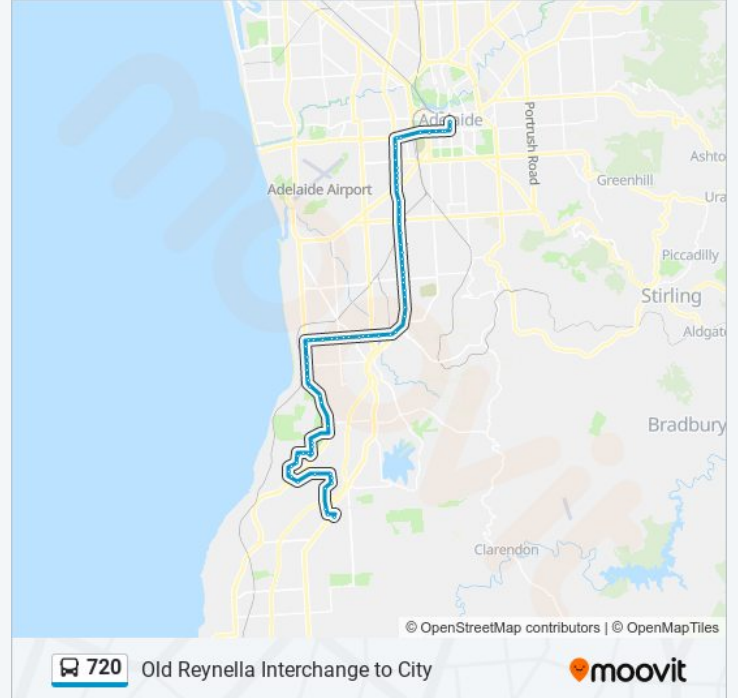

Stop 43 Ocean Blvd - South West side

Stop 42 Brighton Rd - West side

Stop 41 Brighton Rd - West side

Stop 40 Brighton Rd - West side

Stop 39 Brighton Rd - West side

Stop 38 Brighton Rd - West side

Stop 37 Brighton Rd - West side

Stop 35 Sturt Rd - North side

Stop 34A Sturt Rd - North side

Stop 34 Sturt Rd - North side

Stop 33 Sturt Rd - North side

Stop 32 Sturt Rd - North side

Stop 31 Sturt Rd - North side

Zone I Marion Interchange - South side

Stop 29D Sturt Rd - North side

Stop 29C Sturt Rd - North side

Stop 29B Sturt Rd - North side

Stop 29A Sturt Rd - North side

Stop 28 Sturt Rd - North side

Stop 26 Main South Rd - North West side

Stop 23 South Rd - West side

Stop 22 South Rd - West side

Stop 20 South Rd - West side

Stop 19 South Rd - West side

Stop 18 South Rd - West side

Stop 17 South Rd - West side

Stop 16 South Rd - West side

Stop 15 South Rd - West side

Stop 14 South Rd - West side

Stop 13 South Rd - West side

Stop 12 South Rd - West side

Stop 11 South Rd - West side

Stop 10 South Rd - West side