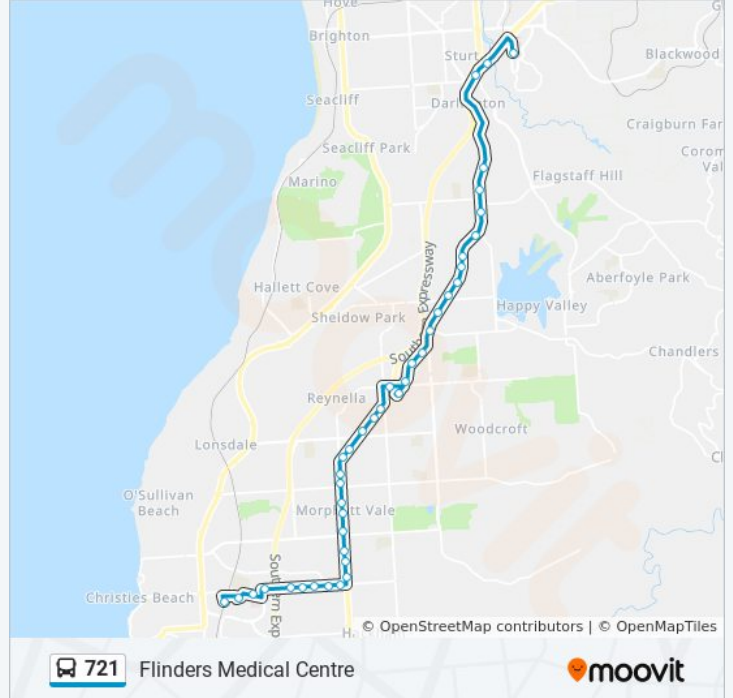

Direction: Flinders Medical Centre

40 stops

[VIEW LINE SCHEDULE](#)

Zone G Noarlunga Centre Interchange - East side
Zone B Colonnades Interchange
Stop 64A Alexander Kelly Dr - North side
Stop 64 Beach Rd - North side
Stop 63 Beach Rd - North side
Stop 62 Beach Rd - North side
Stop 61 Beach Rd - North side
Stop 60 Beach Rd - North side
Stop 59 Beach Rd - North side
Stop 58 Main South Rd - West side
Stop 57 Main South Rd - West side

721 bus Info

Direction: Flinders Medical Centre

Stops: 40

Trip Duration: 19 min

Line Summary:

- Stop 56 Main South Rd - West side
- Stop 55 Main South Rd - West side
- Stop 54 Main South Rd - West side
- Stop 53 Main South Rd - West side
- Stop 52 Main South Rd - West side
- Stop 51 Main South Rd - West side
- Stop 50 Main South Rd - North West side
- Stop 49 Main South Rd - North West side
- Stop 48 Main South Rd - North West side
- Stop 47 Main South Rd - North West side
- Stop 46 Main South Rd - North West side
- Stop 45A Grant Rd - North side
- Zone B Old Reynella Interchange
- Stop 44 Old South Rd - West side
- Stop 43 Old South Rd - North West side
- Stop 42 Old South Rd - West side
- Stop 40 Panalatinga Rd - West side
- Stop 39 Main South Rd - West side
- Stop 38 Main South Rd - North West side
- Stop 37 Main South Rd - West side
- Stop 36 Main South Rd - West side
- Stop 35 Main South Rd - West side
- Stop 34 Main South Rd - West side
- Stop 33 Main South Rd - West side
- Stop 32 Main South Rd - West side
- Stop 31 Main South Rd - West side
- Stop 30 Main South Rd - North West side
- Stop 29 Main South Rd - North West side
- Zone A Flinders Medical Centre

Stop D2 King William St - East side

Stop W Grote St - South side

Stop X1 Grote St - South side

Stop Y1 Grote St - South side

Stop H1 West Tce - East side

Stop J1 West Tce - East side

Stop Z1 Anzac Hwy - South East side