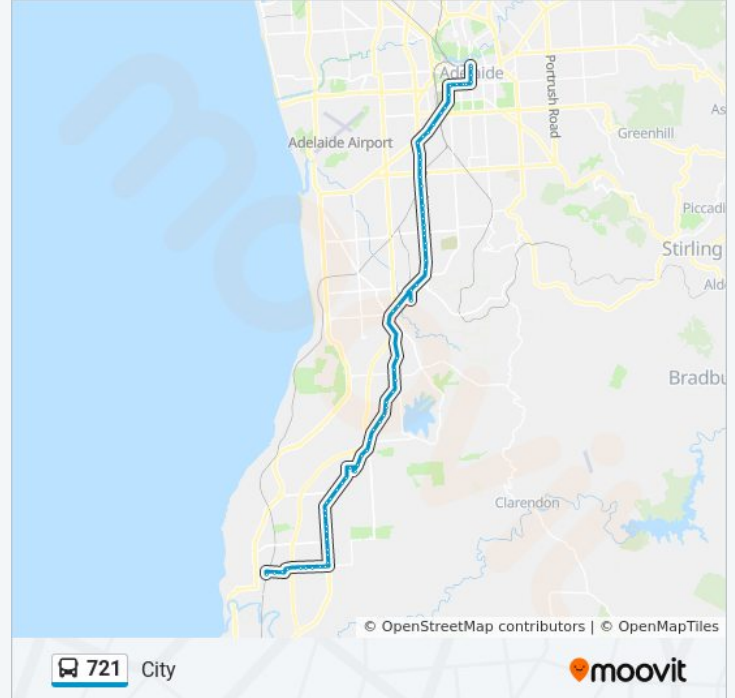

Stop 29 Main South Rd - North West side

Zone A Flinders Medical Centre

Stop 27 Main South Rd - North West side

Stop 26 Main South Rd - North West side

Stop 23 South Rd - West side

Stop 22 South Rd - West side

Stop 20 South Rd - West side

Stop 19 South Rd - West side

Stop 18 South Rd - West side

Stop 17 South Rd - West side

Stop 16 South Rd - West side

Stop 15 South Rd - West side

Stop 14 South Rd - West side

Stop 13 South Rd - West side

Stop 12 South Rd - West side

Stop 11 South Rd - West side

Stop 10 South Rd - West side

Stop 9 South Rd - West side
Stop 8 South Rd - West side
Stop 7 South Rd - West side
Stop 6 South Rd - West side
Stop 4 Anzac Hwy - North West side
Stop 3 Anzac Hwy - North West side
Stop 2 Anzac Hwy - North West side
Stop 1 Anzac Hwy - North West side
Stop A1 Anzac Hwy - North West side
Stop R1 West Tce - West side
Stop B1 Grote St - North side
Stop B2 Grote St - North side
Stop D1 Grote St - North side
Stop D2 Grote St - North side
Stop U2 Victoria Sq - North West side
Stop W2 King William St - West side
Stop Y2 King William St - West side
Stop Z2 King William Rd - West side

Direction: Flinders Medical Centre

40 stops

[VIEW LINE SCHEDULE](#)

Zone G Noarlunga Centre Interchange - East side
Zone B Colonnades Interchange
Stop 64A Alexander Kelly Dr - North side
Stop 64 Beach Rd - North side
Stop 63 Beach Rd - North side
Stop 62 Beach Rd - North side
Stop 61 Beach Rd - North side
Stop 60 Beach Rd - North side
Stop 59 Beach Rd - North side
Stop 58 Main South Rd - West side
Stop 57 Main South Rd - West side