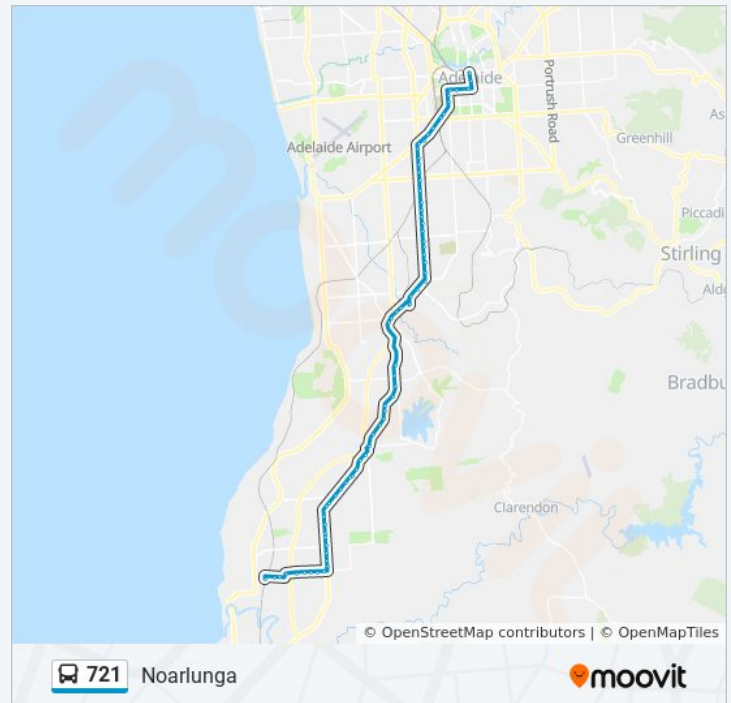

Stop 26 Main South Rd - South East side

Stop 27 Main South Rd - South East side

Zone B Flinders Medical Centre

Monday	6:01 AM - 11:29 PM
Tuesday	6:01 AM - 11:29 PM
Wednesday	6:01 AM - 11:29 PM
Thursday	6:01 AM - 11:29 PM
Friday	6:01 AM - 11:29 PM
Saturday	6:47 AM - 11:24 PM

721 bus Info

Direction: Noarlunga

Stops: 74

Trip Duration: 67 min

Line Summary:

Stop 28 Main South Rd - South East side

Stop 29 Main South Rd - South East side

Stop 30 Main South Rd - South East side