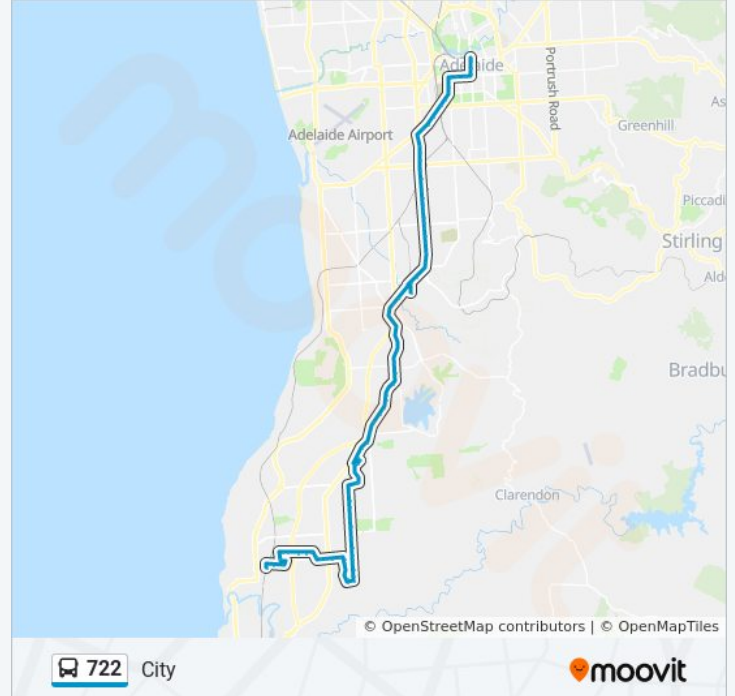

Stop 49 States Rd - West side

Stop 48 States Rd - West side

Stop 47A Pimpala Rd - North side

Stop 47 Concord Dr - West side

Stop 46A Concord Dr - South side

Stop 46 Burgoyne Dr - West side

Stop 45 Burgoyne Dr - West side

Stop 70A Reynell Rd - South side

Zone B Old Reynella Interchange

Stop 44 Old South Rd - West side

Stop 43 Old South Rd - North West side

Stop 42 Old South Rd - West side

Stop 40 Panalatinga Rd - West side

Stop 39 Main South Rd - West side

Stop 38 Main South Rd - North West side

Stop 37 Main South Rd - West side

Stop 36 Main South Rd - West side

Stop 35 Main South Rd - West side

Stop 34 Main South Rd - West side

Stop 33 Main South Rd - West side

Stop 32 Main South Rd - West side

Stop 31 Main South Rd - West side

Stop 30 Main South Rd - North West side

Stop 29 Main South Rd - North West side

Zone A Flinders Medical Centre

Stop 27 Main South Rd - North West side