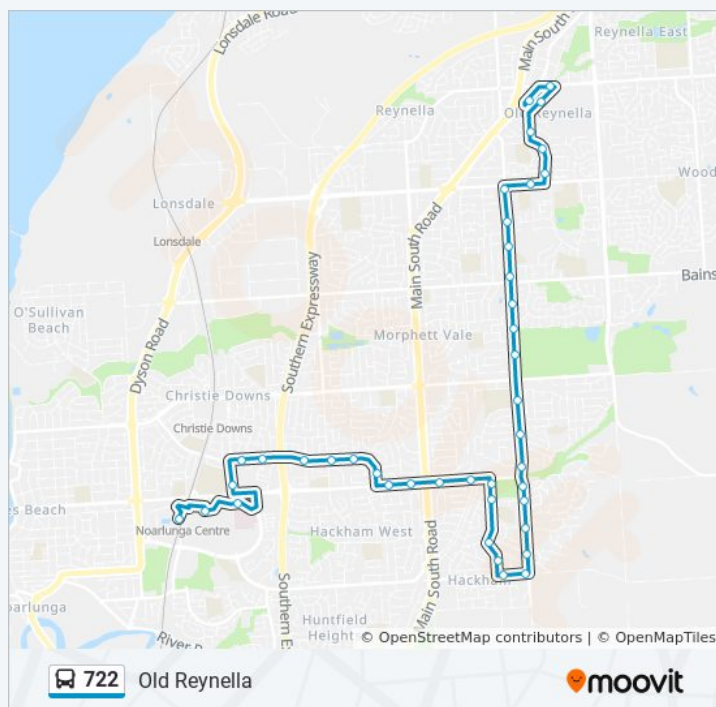

Stop 47A Pimpala Rd - North side

Stop 47 Concord Dr - West side

Friday

05:17 - 22:52

Saturday

17:53 - 22:53

722 bus Info

Direction: Old Reynella

Stops: 41

Trip Duration: 26 min

Line Summary:

- Stop 46A Concord Dr - South side
- Stop 46 Burgoyne Dr - West side
- Stop 45 Burgoyne Dr - West side
- Stop 70A Reynell Rd - South side
- Zone B Old Reynella Interchange