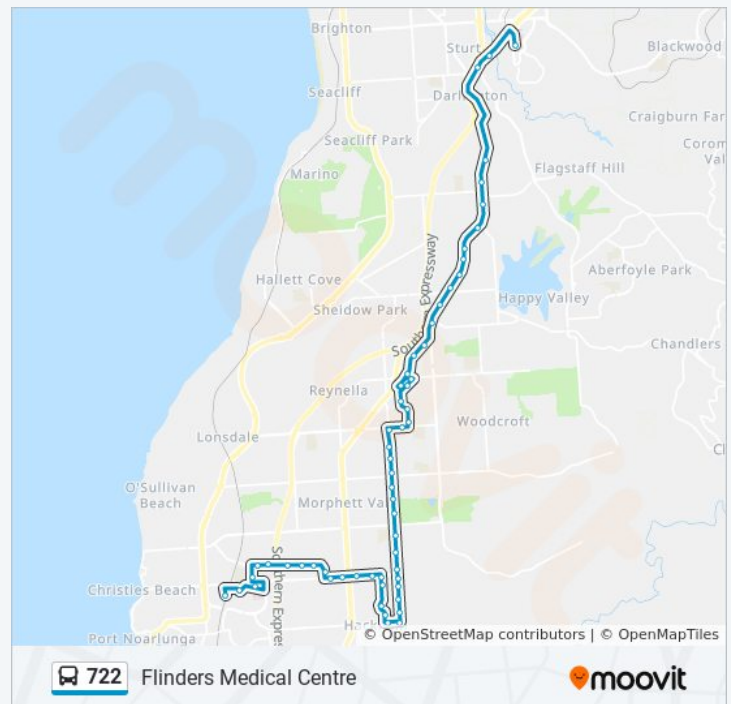

Stop 56C Collins Pde - East side

Stop 56B Collins Pde - East side

Stop 56A Collins Pde - East side

Stop 56 Penneys Hill Rd - North side

Stop 55D Penneys Hill Rd - North side

Stop 55C States Rd - West side

Stop 55B States Rd - West side

Stop 55A States Rd - West side

Stop 55 States Rd - West side

Stop 54A States Rd - West side

Stop 54 States Rd - West side

Stop 53 States Rd - West side

722 bus Time Schedule

Flinders Medical Centre Route Timetable:

Stops: 57

Trip Duration: 44 min

Line Summary:

Stop 52A States Rd - West side

Stop 52 States Rd - West side

Stop 51 States Rd - West side

Stop 50 States Rd - West side

Stop 49A States Rd - West side

Stop 49 States Rd - West side

Stop 48 States Rd - West side

Stop 47A Pimpala Rd - North side

Stop 47 Concord Dr - West side

Stop 46A Concord Dr - South side

Stop 46 Burgoyne Dr - West side

Stop 45 Burgoyne Dr - West side