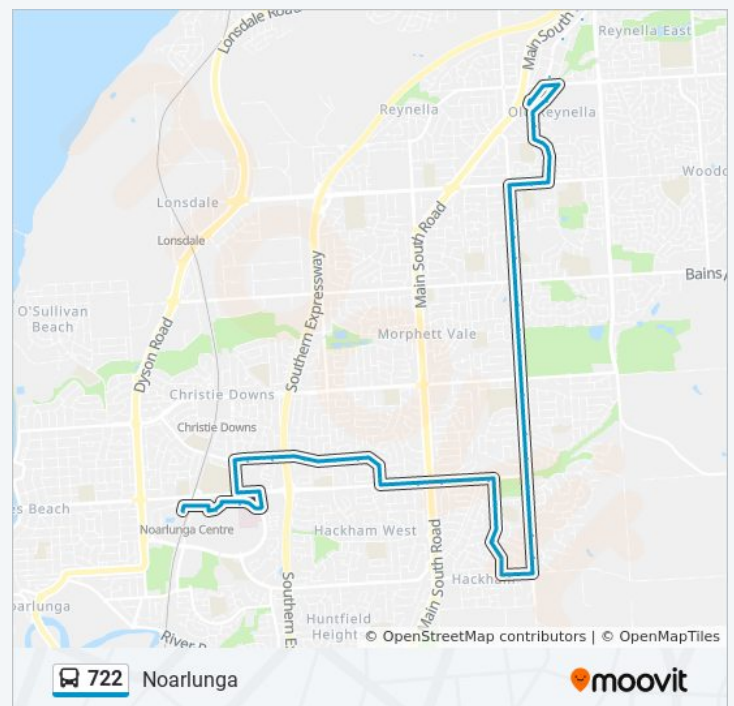

Stop 23 South Rd - East side

Stop 25 Main South Rd - South East side

Stop 26 Main South Rd - South East side

Stop 27 Main South Rd - South East side

Sunday	08:58 - 23:14
Monday	08:58 - 23:14
Tuesday	06:15 - 23:21
Wednesday	06:15 - 23:21
Thursday	06:15 - 23:21
Friday	06:15 - 23:21
Saturday	07:51 - 23:14

722 bus Info

Direction: Noarlunga

Stops: 90

Trip Duration: 27 min

Line Summary:

Zone B Flinders Medical Centre

Stop 28 Main South Rd - South East side

Stop 30 Main South Rd - South East side