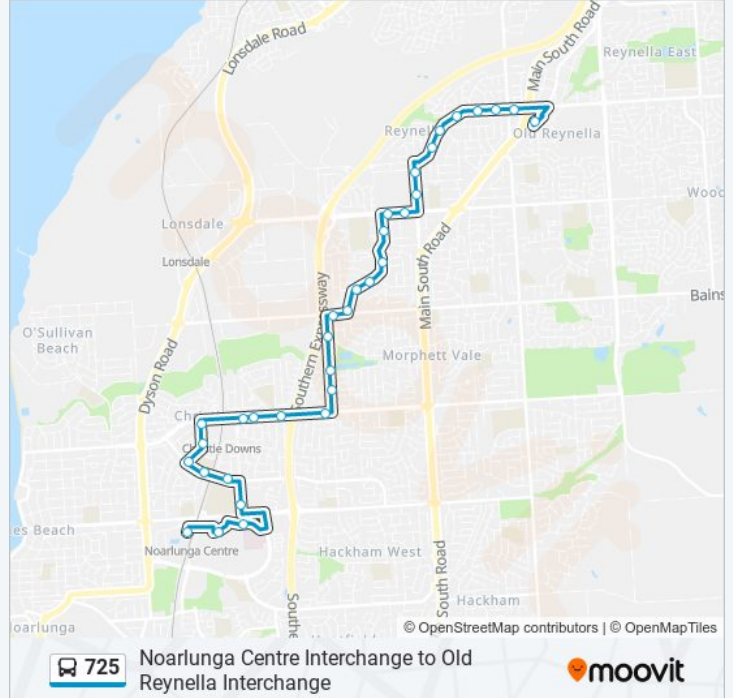

725 bus Info

Direction: Noarlunga

Stops: 33

Trip Duration: 24 min

Line Summary:

- Stop 61 Flaxmill Rd - South side
- Stop 61A Flaxmill Rd - South side
- Stop 62 Flaxmill Rd - South side
- Stop 63 Peregrine Cres - East side
- Stop 63A Peregrine Cres - East side
- Stop 63B Peregrine Cres - South East side
- Stop 63C Elizabeth Rd - North side
- Stop 63D Elizabeth Rd - North side
- Stop 64 Morton Rd - East side
- Stop 64A Alexander Kelly Dr - South side
- Zone C Colonnades Interchange
- Zone A Noarlunga Centre Interchange - West side

Direction: Old Reynella

34 stops

[VIEW LINE SCHEDULE](#)

- Zone H Noarlunga Centre Interchange - East side
- Zone B Colonnades Interchange
- Stop 64A Alexander Kelly Dr - North side
- Stop 64 Morton Rd - West side
- Stop 63D Elizabeth Rd - South side
- Stop 63C Elizabeth Rd - South side
- Stop 63B Peregrine Cres - North West side
- Stop 63A Peregrine Cres - West side
- Stop 63 Peregrine Cres - West side
- Stop 62 Flaxmill Rd - North side
- Stop 61A Flaxmill Rd - North side
- Stop 61 Flaxmill Rd - North side
- Stop 60A Flaxmill Rd - North side
- Stop 60 Flaxmill Rd - North side
- Stop 59 Brodie Rd - West side
- Stop 58 Brodie Rd - West side
- Stop 57 Brodie Rd - West side

725 bus Info

Direction: Old Reynella

Stops: 34

Trip Duration: 23 min

Line Summary:

Stop 56 O'Sullivan Beach Rd - North side

Stop 55 Acre Ave - West side

Stop 54A Acre Ave - North West side