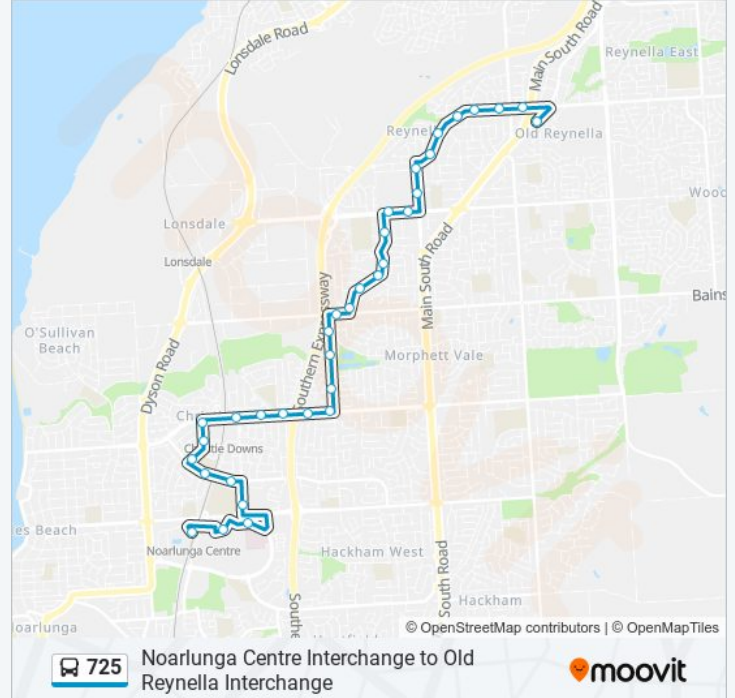

Direction: Old Reynella

34 stops

[VIEW LINE SCHEDULE](#)

- Zone H Noarlunga Centre Interchange - East side
- Zone B Colonnades Interchange
- Stop 64A Alexander Kelly Dr - North side
- Stop 64 Morton Rd - West side
- Stop 63D Elizabeth Rd - South side
- Stop 63C Elizabeth Rd - South side
- Stop 63B Peregrine Cres - North West side
- Stop 63A Peregrine Cres - West side
- Stop 63 Peregrine Cres - West side
- Stop 62 Flaxmill Rd - North side
- Stop 61A Flaxmill Rd - North side
- Stop 61 Flaxmill Rd - North side
- Stop 60A Flaxmill Rd - North side
- Stop 60 Flaxmill Rd - North side
- Stop 59 Brodie Rd - West side
- Stop 58 Brodie Rd - West side
- Stop 57 Brodie Rd - West side

725 bus Info

Direction: Old Reynella

Stops: 34

Trip Duration: 23 min

Line Summary:

Stop 56 O'Sullivan Beach Rd - North side

Stop 55 Acre Ave - West side

Stop 54A Acre Ave - North West side

Stop 54 Acre Ave - North West side

Stop 53 Acre Ave - West side

Stop 52 Acre Ave - West side

Stop 51 Sherriffs Rd - North side

Stop 50 Sherriffs Rd - North side

Stop 49A Hillier St - West side

Stop 49 Hillier Rd - West side

Stop 48 The Strand - North West side

Stop 47B The Strand - West side

Stop 47A The Strand - West Side

Stop 47 Grant Rd - North side

Stop 46 Grant Rd - North side

Stop 45A Grant Rd - North side

Zone C Old Reynella Interchange