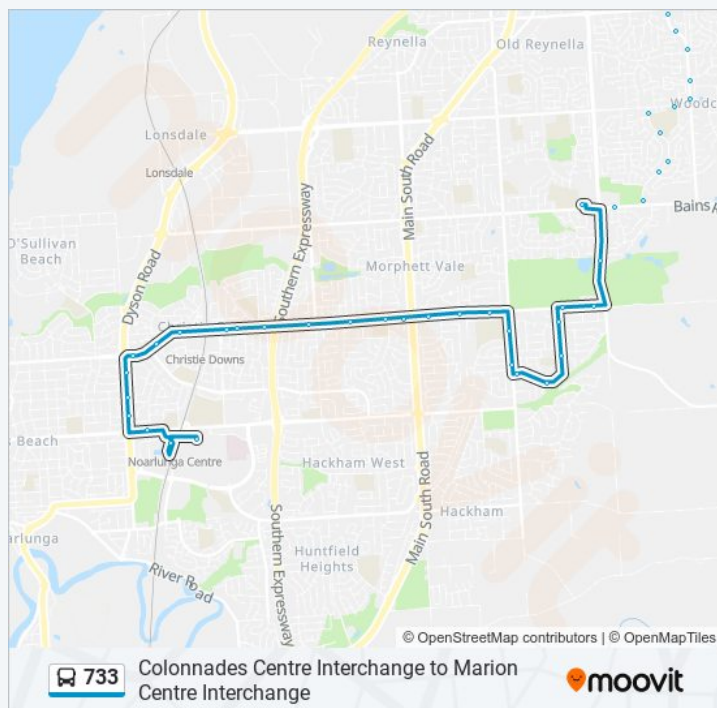

Stop 35 Bluehills Rd - East side

Stop 35A Bluehills Rd - East side

Stop 35B Bluehills Rd - East side

Stop 36 Serpentine Rd - South East side

Stop 37 Candy Rd - South side

Stop 38 Candy Rd - South side

Stop 38A Tripoli Rd - East side

Stop 44 Sir James Hardy Way - East side

Stop 44A Sir James Hardy Way - East side

Stop 45 Pimpala Rd - South side

Stop 46 Investigator Dr - East side

Friday

06:00 - 20:52

Saturday

07:02 - 17:57

### 733 bus Info

**Direction:** Colonnades

**Stops:** 70

**Trip Duration:** 63 min

**Line Summary:**

Stop 46A Investigator Dr - North East side

Stop 46B Investigator Dr - East side

Stop 46C Investigator Dr - South East side

Stop 46D Investigator Dr - North East side

Stop 47 Bains Rd - South side

Stop 48 / Zone A Woodcroft Community Centre

Stop 48A Panalatinga Rd - East side

Stop 49 Wheatsheaf Rd - South side

Stop 49A Wheatsheaf Rd - South side