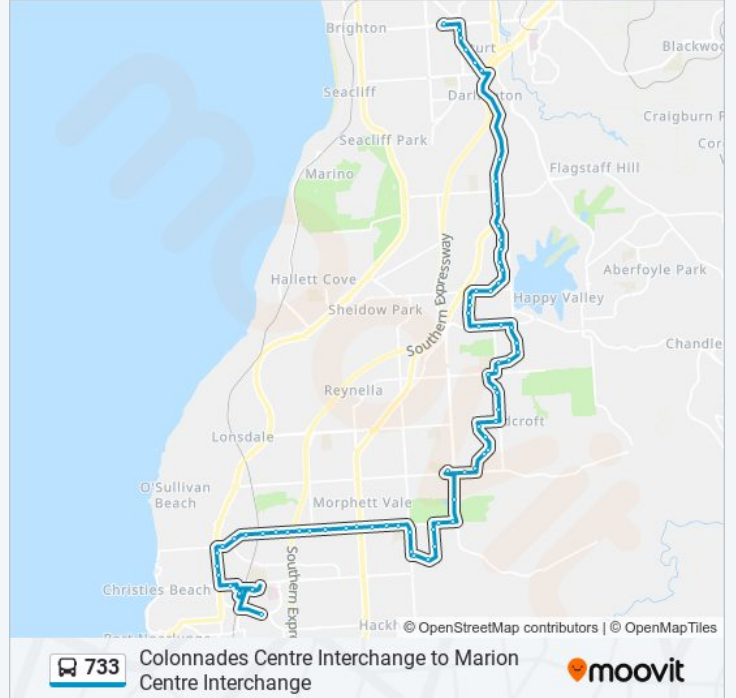

### 733 bus Info

**Direction:** Cardijn College

**Stops:** 70

**Trip Duration:** 75 min

**Line Summary:**

Stop 54W Wheatsheaf Rd - North side  
Stop 53 States Rd - East side  
Stop 54 States Rd - East side  
Stop 53T Taylors Ave - North side  
Stop 52T Taylors Ave - North side  
Stop 51T Taylors Ave - West side  
Stop 50T Taylors Ave - West side  
Stop 49A Wheatsheaf Rd - North side  
Stop 49 Wheatsheaf Rd - North side  
Stop 48A Panalatinga Rd - West side  
Stop 48 / Zone B Woodcroft Community Centre  
Stop 47 Bains Rd - North side  
Stop 46D Investigator Dr - West side  
Stop 46C Investigator Dr - North West side  
Stop 46B Investigator Dr - West side  
Stop 46A Investigator Dr - South West side  
Stop 46 Investigator Dr - West side  
Stop 45 Pimpala Rd - North side  
Stop 44 Sir James Hardy Way - West side  
Stop 43B Sir James Hardy Way - West side  
Stop 43A Sir James Hardy Way - South West side  
Stop 43 Sir James Hardy Way - West side  
Stop 42 Byards Rd - West side  
Stop 41 Regency Rd - North side  
Stop 40 Regency Rd - North West side  
Stop 39B Regency Rd - West side  
Stop 39A Regency Rd - West side  
Stop 39 Regency Rd - West side  
Stop 38E Kenihans Rd - South side  
Stop 38D Kenihans Rd - South side  
Stop 38C Tripoli Rd - West side  
Stop 38B Tripoli Rd - West side  
Stop 38A Tripoli Rd - West side

Stop 38 Candy Rd - North side

Stop 37 Candy Rd - North side

Stop 36 Serpentine Rd - North side

Stop 35B Bluehills Rd - West side

Stop 35A Bluehills Rd - West side

Stop 35 Bluehills Rd - West side

Stop 34A Bluehills Rd - West side

Stop 33D Diagonal Rd - South West side

Stop 31 Diagonal Rd - West side

Stop 32 Diagonal Rd - West side

Zone C Marion Interchange - North side

**Direction: Cardijn College (via Colonnades)**

71 stops

[VIEW LINE SCHEDULE](#)