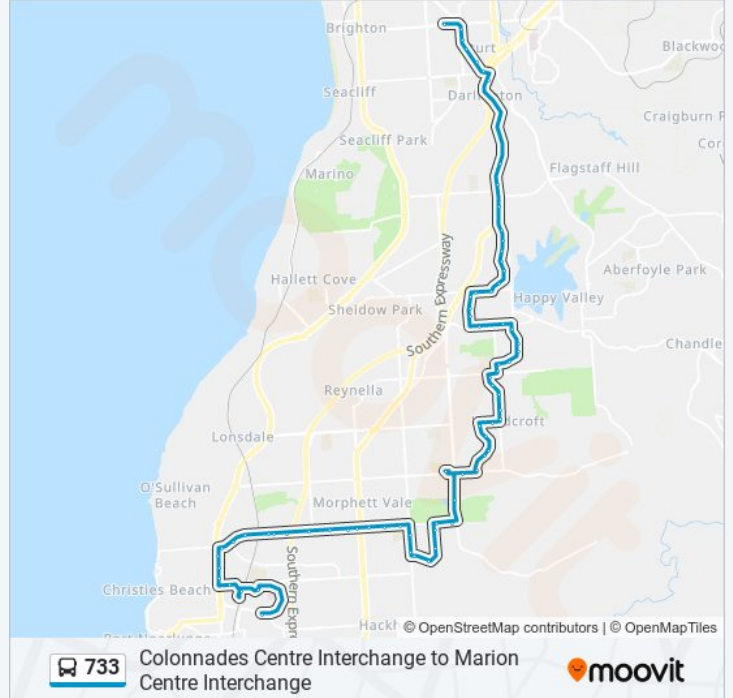

Zone C Marion Interchange - North side

Stop 32 Diagonal Rd - East side

Stop 31 Diagonal Rd - East side

Stop 33D Diagonal Rd - North East side

Stop 32D Diagonal Rd - North East side

Stop 31D Diagonal Rd - North East side

Stop 30A Main South Rd - South East side

Stop 31 Main South Rd - South East side

Stop 32 Main South Rd - East side

Stop 33 Main South Rd - East side

Stop 34 Chandlers Hill Rd - North East side

Stop 34A Bluehills Rd - East side

**Direction:** Cardijn College (via Colonnades)

**Stops:** 71

**Trip Duration:** 72 min

**Line Summary:**

- Stop 35 Bluehills Rd - East side
- Stop 35A Bluehills Rd - East side
- Stop 35B Bluehills Rd - East side
- Stop 36 Serpentine Rd - South East side
- Stop 37 Candy Rd - South side
- Stop 38 Candy Rd - South side
- Stop 38A Tripoli Rd - East side
- Stop 38B Tripoli Rd - East side
- Stop 38C Tripoli Rd - East side
- Stop 38D Kenihans Rd - North side
- Stop 38E Kenihans Rd - North side
- Stop 39 Regency Rd - East side
- Stop 39A Regency Rd - East side
- Stop 39B Regency Rd - East side
- Stop 40 Regency Rd - South East side
- Stop 41 Regency Rd - South side
- Stop 42 Byards Rd - East side
- Stop 43 Sir James Hardy Way - East side
- Stop 43A Sir James Hardy Way - North East side
- Stop 43B Sir James Hardy Way - East side
- Stop 44 Sir James Hardy Way - East side
- Stop 44A Sir James Hardy Way - East side
- Stop 45 Pimpala Rd - South side
- Stop 46 Investigator Dr - East side
- Stop 46A Investigator Dr - North East side
- Stop 46B Investigator Dr - East side
- Stop 46C Investigator Dr - South East side
- Stop 46D Investigator Dr - North East side
- Stop 47 Bains Rd - South side
- Stop 48 / Zone A Woodcroft Community Centre
- Stop 48A Panalatinga Rd - East side
- Stop 49 Wheatsheaf Rd - South side
- Stop 49A Wheatsheaf Rd - South side