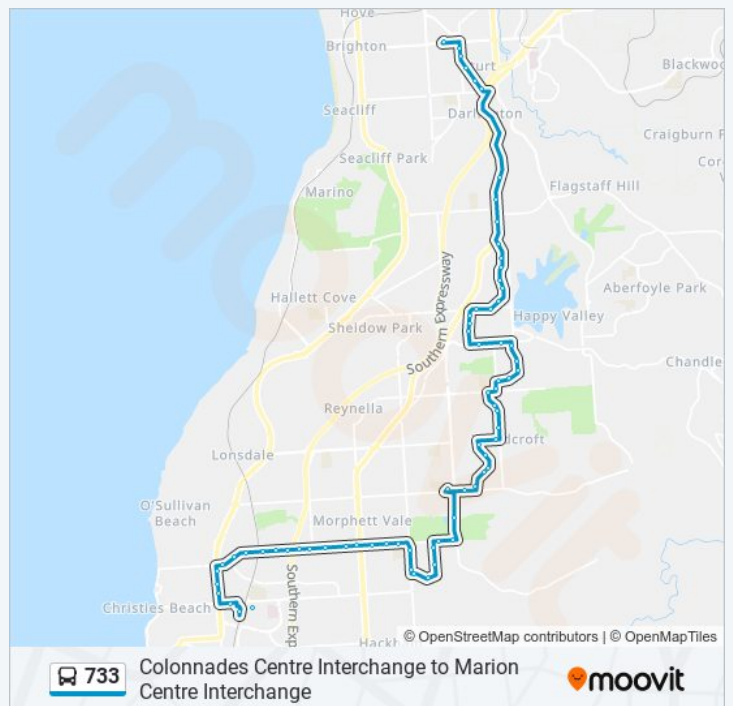

Sunday	07:25 - 22:53
Monday	05:26 - 22:53
Tuesday	05:26 - 22:53
Wednesday	05:26 - 22:53
Thursday	05:26 - 22:53
Friday	05:26 - 22:53
Saturday	06:21 - 22:49

**733 bus Info**

**Direction:** Marion

**Stops:** 69

**Trip Duration:** 59 min

**Line Summary:**

Stop 48A Panalatinga Rd - West side

Stop 48 / Zone B Woodcroft Community Centre

Stop 47 Bains Rd - North side

Stop 46D Investigator Dr - West side

Stop 46C Investigator Dr - North West side