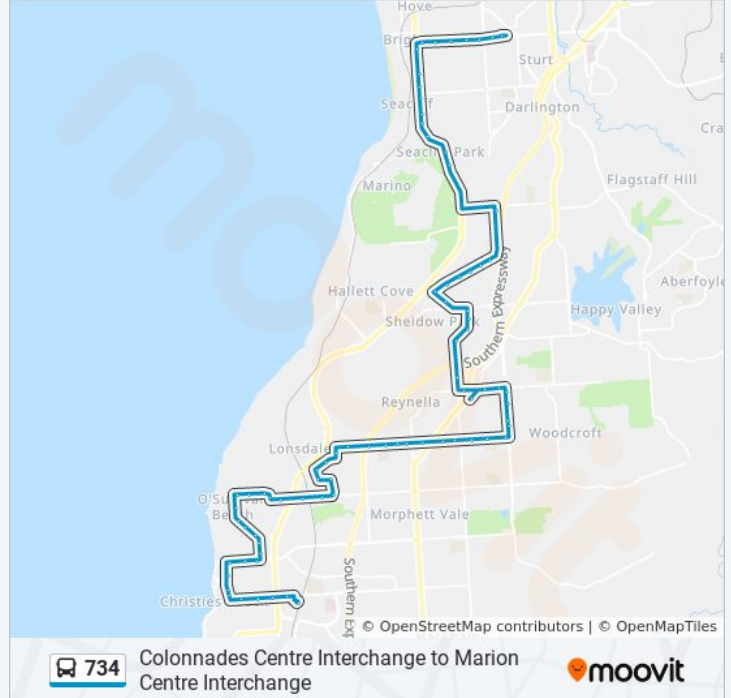

734 bus Info

Direction: Noarlunga

Stops: 78

Trip Duration: 55 min

Line Summary:

Stop 52 Adams Rd - South side
Stop 51 Adams Rd - South side
Stop 53C Adams Rd - South side
Stop 53B Adams Rd - South side
Stop 53A Adams Rd - South side
Stop 54A Lander Rd - North side
Stop 55 Young St - East side
Stop 56 Young St - East side
Stop 57 Young St - East side
Stop 58 Young St - East side
Stop 59 Young St - East side
Stop 45A Grant Rd - North side
Zone C Old Reynella Interchange
Stop 70A Reynell Rd - North side
Stop 70 Reynell Rd - North side
Stop 44 Panalatinga Rd - East side
Stop 44A Panalatinga Rd - East side
Stop 45 Panalatinga Rd - East side
Stop 45A Panalatinga Rd - East side
Stop 46 Pimpala Rd - South side
Stop 47 Pimpala Rd - South side
Stop 47A Pimpala Rd - South side
Stop 48 Pimpala Rd - South side
Stop 49 Pimpala Rd - South side
Stop 49A Sherriffs Rd - South side
Stop 50 Sherriffs Rd - South side
Stop 51 Sherriffs Rd - South side
Stop 52 Sherriffs Rd - South side
Stop 53 Sherriffs Rd - South side
Stop 54 Sherriffs Rd - South side
Stop 54A Krawarri St - East side
Stop 55 Kitawah Rd - South East side
Stop 55A Kitawah Rd - South East side

Stop 55B Aldenhoven Rd - East side

Stop 55C Heath St - North side

Stop 55D Devon St - East side

Stop 55E O'Sullivan Beach Rd - South side

Stop 56 O'Sullivan Beach Rd - South side

Stop 56A O'Sullivan Beach Rd - South side

Stop 57 Morrow Rd - West side

Stop 58 Baden Tce - South side

Stop 59 Baden Tce - South side

Stop 60 Baden Tce - South side

Stop 61 Galloway Rd - East side

Stop 62 Galloway Rd - East side

Stop 63 Galloway Rd - North East side