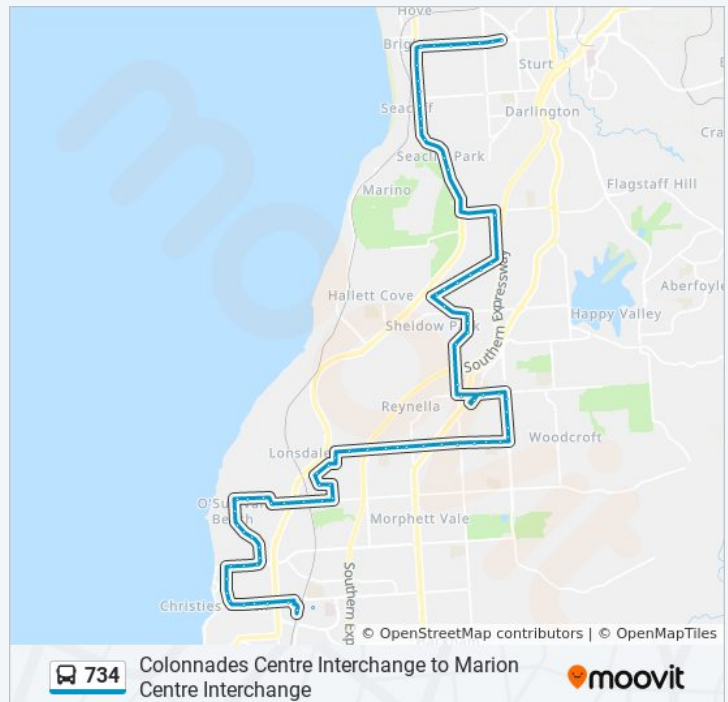

Stop 55E O'Sullivan Beach Rd - North side

Stop 55D Devon St - West side

Stop 55C Heath St - South side

Stop 55B Heath St - South side

Stop 55A Kitawah Rd - North West side

Stop 55 Kitawah Rd - North West side

6:24 AM - 10:51 PM

Saturday

6:51 AM - 10:49 PM

734 bus Info

Direction: Marion

Stops: 79

Trip Duration: 64 min

Line Summary:

Stop 50 Sherriffs Rd - North side

Stop 49A Sherriffs Rd - North side

Stop 49 Pimpala Rd - North side

Stop 48 Pimpala Rd - North side

Stop 47A Pimpala Rd - North side

Stop 47 Pimpala Rd - North side

Stop 46 Pimpala Rd - North side

Zone A Old Reynella Interchange

Stop 45A Grant Rd - South side

Stop 59 Young St - West side

Stop 58 Young St - West side

Stop 57 Young St - West side

Stop 56 Young St - West side

Stop 55 Young St - West side