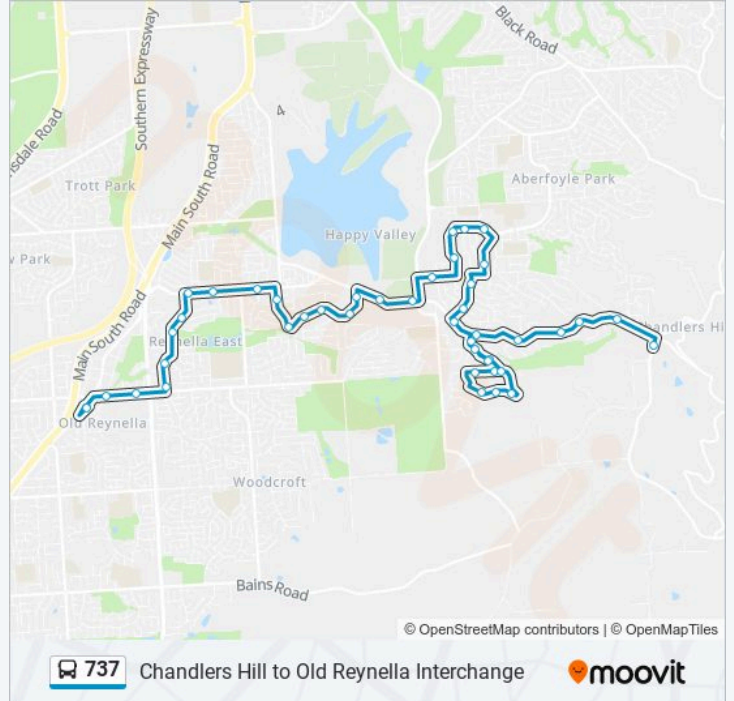

Stop 56 Easton Rd - East side

Stop 57 Easton Rd - South East side

Stop 44 Chandlers Hill Rd - North East side

Stop 45A Southern Cross Dr - East side

Stop 45B South Cross Dr - North side

Stop 45C Mcharg Rd - South side

Stop 45D Mcharg Rd - South side

Stop 45E Vaucluse Dr - North side

Stop 45H Vaucluse Dr - North side

Stop 45F Vaucluse Dr - North side

Stop 45G McHarg Rd - South West side

Stop 45B Southern Cross Dr - North side

Stop 45A Southern Cross Dr - South East side

Stop 45 Chandlers Hill Rd - North side

Stop 46 Chandlers Hill Rd - North side

Stop 46A Chandlers Hill Rd - North side

Stop 47 Chandlers Hill Rd - North West side

Stop 48 Chandlers Hill Rd - North side

Stop 49 Grants Gully Rd - West side

Direction: Old Reynella

43 stops

[VIEW LINE SCHEDULE](#)

Stop 49 Grants Gully Rd - West side

Stop 48 Chandlers Hill Rd - South side