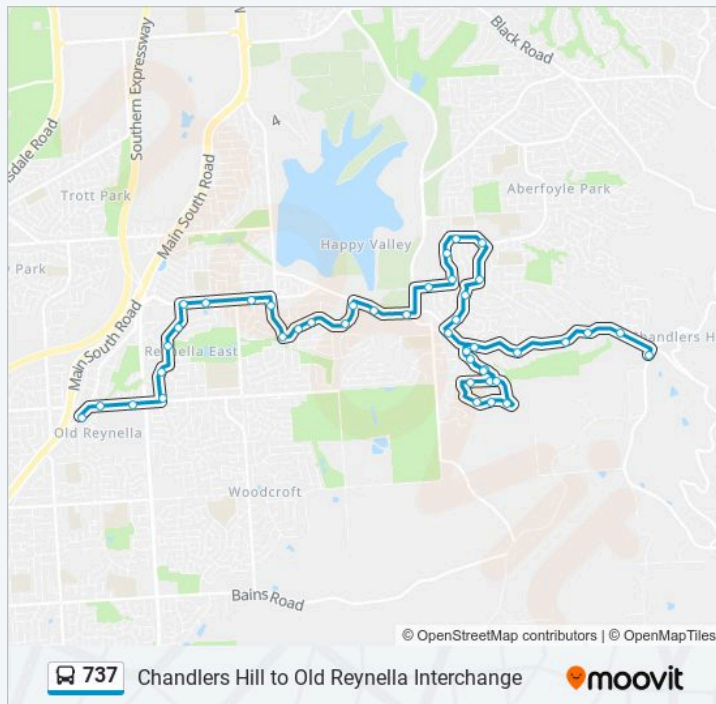

Stop 45A Southern Cross Dr - South East side

Stop 44 Chandlers Hill Rd - South West side

Stop 57 Easton Rd - North West side

Stop 56 Easton Rd - West side

Stop 55 Hub Dr - West side

Zone B Aberfoyle Hub Interchange

Stop 39E Glenloth Dr - East side

Stop 39D Glenloth Dr - East side

Stop 39C Glenloth Dr - South East side

Stop 39B Glenloth Dr - South East side

Stop 39A Regency Rd - West side

Stop 39 Regency Rd - West side

Stop 38E Kenihans Rd - South side

Stop 38D Kenihans Rd - South side

Stop 40 Kenihans Rd - South side

Stop 41 Braeside Ave - South East side

Stop 42 Braeside Ave - East side

Stop 42A Malbeck Dr - East side

737 bus Info

Direction: Old Reynella

Stops: 43

Trip Duration: 33 min

Line Summary:

Stop 43 Malbeck Dr - East side

Stop 70 Reynell Rd - South side

Stop 70A Reynell Rd - South side

Zone D Old Reynella Interchange