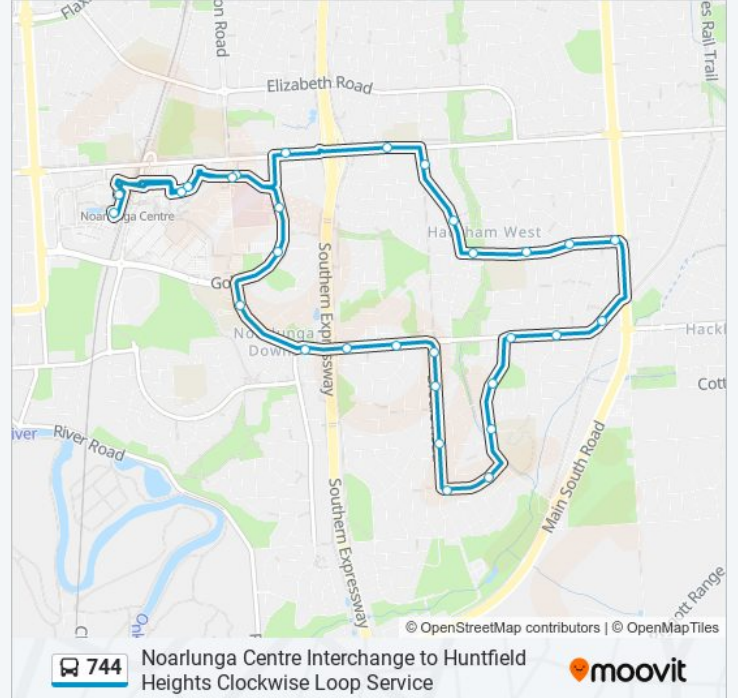

30 stops

[VIEW LINE SCHEDULE](#)

Zone D Noarlunga Centre Interchange - West side

Zone B Colonnades Interchange

Stop 64A Alexander Kelly Dr - North side

Stop 64 Beach Rd - North side

Stop 63 Beach Rd - North side

Stop 62 Majorca Rd - East side

Stop 61 Majorca Rd - East side

Stop 60 Glynville Dr - North side

Stop 59 Glynville Dr - North side

Stop 58 Glynville Dr - North side

Stop 57 Glynville Dr - North side

Stop 55 Honeypot Rd - South East side

744 bus Info

Direction: Huntfield Heights Clockwise Loop

Stops: 30

Trip Duration: 30 min

Line Summary:

Stop 51 Honeypot Rd -South Side

Stop 50 Honeypot Rd - South side

Stop 49 Honeypot Rd - South side

Stop 48 Honeypot Rd - South West side

Stop 47A Goldsmith Dr - West side

Stop 47 Goldsmith Dr - West side

Stop 64A Alexander Kelly Dr - South side

Zone C Colonnades Interchange

Zone A Noarlunga Centre Interchange - West side