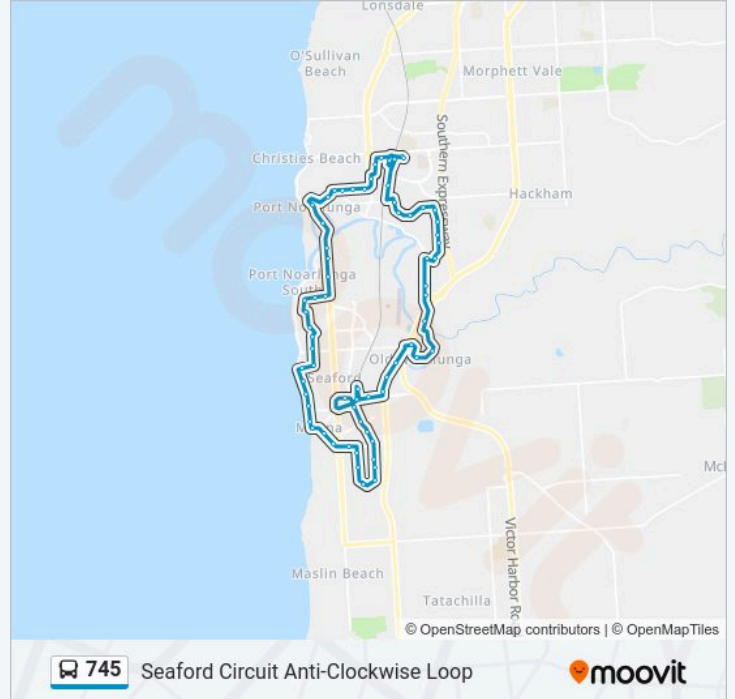

745 bus Info

Direction: Seaford Circuit Anti-Clockwise Loop

Stops: 69

Trip Duration: 57 min

Line Summary:

- Stop 81 Quadrant Tce - East side
- Stop 82 Quadrant Tce - East side
- Stop 83 Helmsman Tce - South side
- Stop 84 Esplanade St - East side
- Stop 85 Esplanade St - East side
- Stop 86 Esplanade St - East side
- Stop 87 Esplanade St - East side
- Stop 87A Nashwauk Cres - North side
- Stop 88 Nashwauk Cres - North East side
- Stop 88A Nashwauk Cres - North side
- Stop 88B Dalkeith Rd - North side
- Stop 95 Grand Blvd - East side
- Stop 94 Grand Blvd - East side
- Stop 93 Grand Blvd - North side
- Stop 92 Grand Blvd - West side
- Stop 91 Grand Blvd - West side
- Stop 90 Grand Blvd - West side
- Stop 89 Grand Blvd - West side
- Stop 88 Grand Blvd - West side
- Stop 87 Grand Blvd - South West side
- Stop 86 Grand Blvd - South West side
- Stop 85 The Parade - North side
- Stop 84G Griffiths Dr - North side
- Zone B Seaford Interchange
- Stop 84 Griffiths Dr - North West side
- Stop 83 Main South Rd - West side
- Stop 82 Main South Rd - West side
- Stop 81 Main South Rd - West side
- Stop 80 Patapinda Rd - North side
- Stop 79 Patapinda Rd - North side
- Stop 78 Patapinda Rd - West side
- Stop 77 Patapinda Rd - West side

Stop 76C River Rd - West side

Stop 76B River Rd - West side

Stop 76A Corrimal Ave - North side

Stop 76 Corrimal Ave - West side

Stop 75 Barcelona Rd - West side

Stop 74 Barcelona Rd - West side

Stop 73 Barcelona Rd - West side