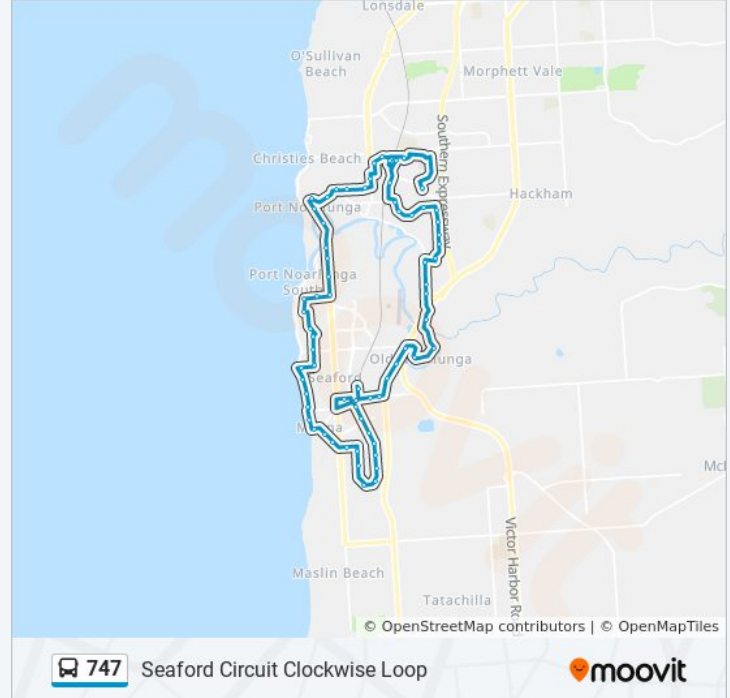

Stop 88 Nashwauk Cres - South West side

Stop 87A Nashwauk Cres - South side

Stop 87 Esplanade St - West side

Stop 86 Esplanade St - West side

Stop 85 Esplanade St - West side

Stop 84 Esplanade St - West side

Stop 83 Helmsman Tce - North side

Stop 82 Quadrant Tce - West side

Stop 81 Quadrant Tce - West side

Stop 80A Quadrant Tce - West side

Stop 80 Norseman St - South West side

Stop 79A Cliff St - South East side

Stop 79 Kalgoorlie Ave - West side

Stop 78A Fremantle Rd - North side

Stop 78 Commercial Rd - West side

Stop 77 Commercial Rd - West side

Stop 76 Commercial Rd - West side  
Stop 75 Commercial Rd - West side  
Stop 74 Saltfleet St - South West side  
Stop 73 Saltfleet St - South West side  
Stop 72 Gawler St - North West side  
Stop 71 Gawler St - North West side  
Stop 70 Murray Rd - North side  
Stop 69A Murray Rd - North West side  
Stop 68 Murray Rd - North side  
Stop 67 Dyson Rd - West side  
Stop 66 David Witton Dr - West side  
Stop 65A David Witton Dr - North side  
Zone A Noarlunga Centre Interchange - West side  
Zone B Colonnades Interchange  
Stop School Cardijn College

**747 bus Info**

**Direction:** Seaford Circuit Clockwise Loop

**Stops:** 70

**Trip Duration:** 58 min

**Line Summary:**

Stop 76 Corrimal Ave - East side

Stop 76A River Rd - East side

Stop 76B River Rd - East side