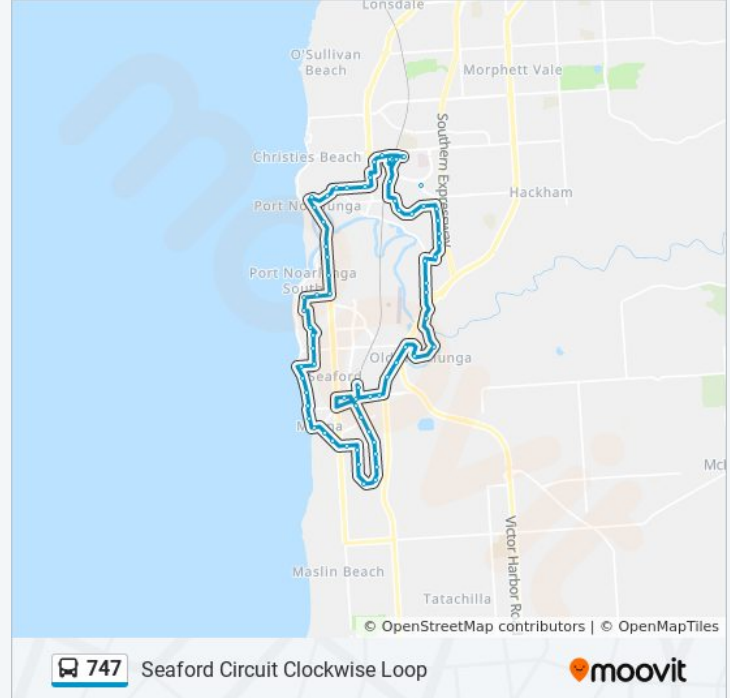

Stop 83 Griffiths Dr - South side

Stop 84 Griffiths Dr - South East side

Zone B Seaford Interchange

Stop 84G Griffiths Dr - South side

Stop 85 The Parade - South side

Stop 86 Grand Blvd - North East side

Stop 87 Grand Blvd - North East side

Stop 88 Grand Blvd - East side

Stop 89 Grand Blvd - East side

Stop 90 Grand Blvd - East side

Stop 91 Grand Blvd - East side

Stop 92 Grand Blvd - East side

Stop 93 Grand Blvd - South side

Stop 94 Grand Blvd - West side

Stop 95 Grand Blvd - West side

Stop 88B Dalkeith Rd - South side

Stop 88A Nashwauk Cres - South side

Stop 88 Nashwauk Cres - South West side

Stop 87A Nashwauk Cres - South side

Stop 87 Esplanade St - West side

Stop 86 Esplanade St - West side

Stop 85 Esplanade St - West side

Stop 84 Esplanade St - West side

Stop 83 Helmsman Tce - North side

Stop 82 Quadrant Tce - West side

Stop 81 Quadrant Tce - West side

Stop 80A Quadrant Tce - West side