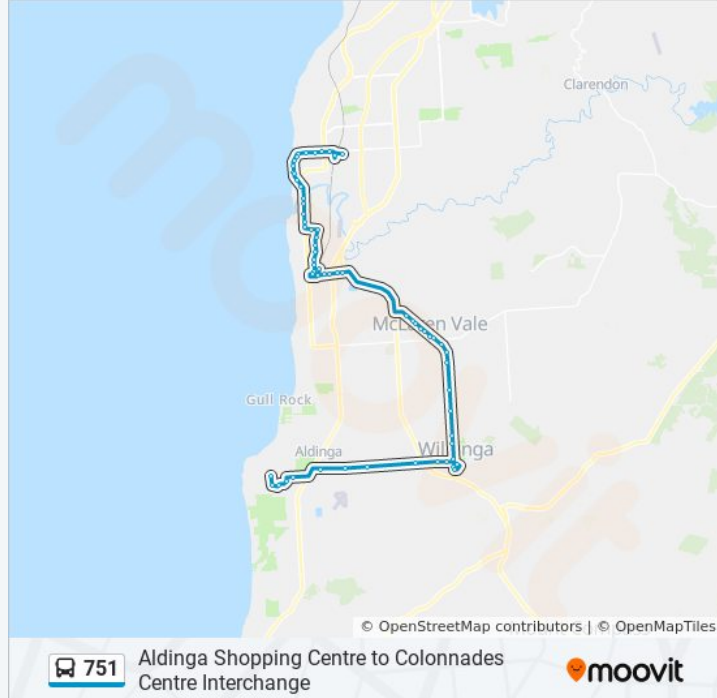

Stop 97C St Andrews Tce - West side

Stop 97 Main Rd - West side

Stop 96 Main Rd - West side

Stop 95 Main Rd - West side

Stop 94C Main Rd - West side

Stop 94B Main Rd - West side

Stop 94A Main Rd - West side

Stop 94 Main Rd - West side

Stop 93 Main Rd - West side

Stop 92 Main Rd - South West side

Stop 91 Main Rd - South West side

Stop 90 Main Rd - South West side

Stop 89 Main Rd - South West side

Stop 88 Main Rd - South West side

Stop 87 Main Rd - South West side

Stop 86 Main Rd - South West side

Stop 85 Robinson Rd - South side

Stop 84A Robinson Rd - South side

Stop 83 Griffiths Dr - South side

Stop 84 Griffiths Dr - South East side

Zone B Seaford Interchange

Stop 84G Griffiths Dr - South side

Stop 85 The Parade - North side

Stop 84B Grand Blvd - West side

Stop 84A Grand Blvd - West side

Stop 84 Grand Blvd - West side

Stop 83A Grand Blvd - West side

Stop 83 Grand Blvd - West side

Stop 82 Grand Blvd - West side

Stop 81 Grand Blvd - West side

Stop 80 South Pacific Dr - South side

Stop 79 Commercial Rd - West side

Stop 78 Commercial Rd - West side