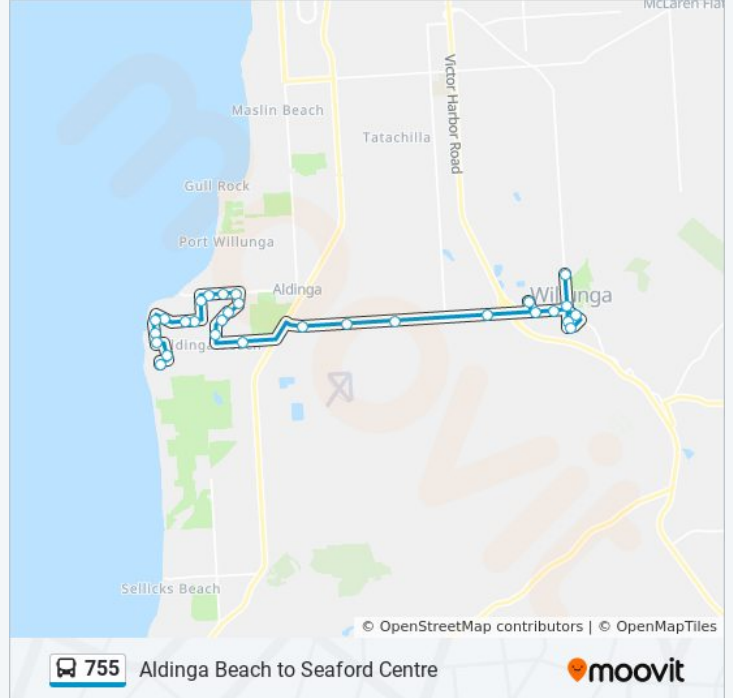

### Direction: Aldinga Beach

29 stops

[VIEW LINE SCHEDULE](#)

- Stop 96 Main Rd - East side
- Stop 97 Main Rd - East side
- Stop 97A High St - North East side
- Stop 97B St Judes St - South side
- Stop 97C St Andrews Tce - West side
- Stop 98 Aldinga Rd - South side
- Stop 99 Aldinga Rd - South side
- Stop School Willunga Waldorf Primary School Jay Dr
- Stop 100 Aldinga Rd - South side
- Stop 101 Aldinga Rd - South side
- Stop 102 Aldinga Rd - South side
- Stop 103 Aldinga Rd - South side
- Stop 113 Aldinga Beach Rd - South side
- Stop 116 Pridham Blvd - West side
- Stop 115 Pridham Blvd - West side
- Stop 114A Pridham Blvd - West side
- Stop 114 Pridham Blvd - West side
- Stop 113A Quinliven Rd - South side
- Stop 113 Quinliven Rd - South side
- Stop 112A Quinliven Rd - South side
- Stop 117N Rowley Rd - East side

### 755 bus Info

**Direction:** Aldinga Beach

**Stops:** 29

**Trip Duration:** 34 min

**Line Summary:**

- Stop 118 Butterworth Rd - South side
- Stop 119 Butterworth Rd - South side
- Stop 120 Butterworth Rd - South side
- Stop 121 Croser Ave - East side
- Stop 121A Croser Ave - East side
- Stop 122A Croser Ave - East side
- Stop 123 Dover St - East side
- Stop 124 Storey Ave - East side

**Direction: Seaford**

49 stops

[VIEW LINE SCHEDULE](#)

- Stop 124 Storey Ave - West side
- Stop 123 Dover St - West side
- Stop 122A Aldinga Beach Rd - South side
- Stop 121A Croser Ave - West side
- Stop 121 Croser Ave - West side
- Stop 120 Butterworth Rd - North side
- Stop 119 Butterworth Rd - North side
- Stop 118 Butterworth Rd - North side
- Stop 117N Rowley Rd - West side
- Stop 112A Quinliven Rd - North side
- Stop 113 Quinliven Rd - North side
- Stop 113A Quinliven Rd - North side
- Stop 114 Pridham Blvd - East side
- Stop 114A Pridham Blvd - East side
- Stop 115 Pridham Blvd - East side
- Stop 116 Pridham Blvd - East side
- Stop 113 Aldinga Beach Rd - North side
- Stop 103 Aldinga Rd - North side