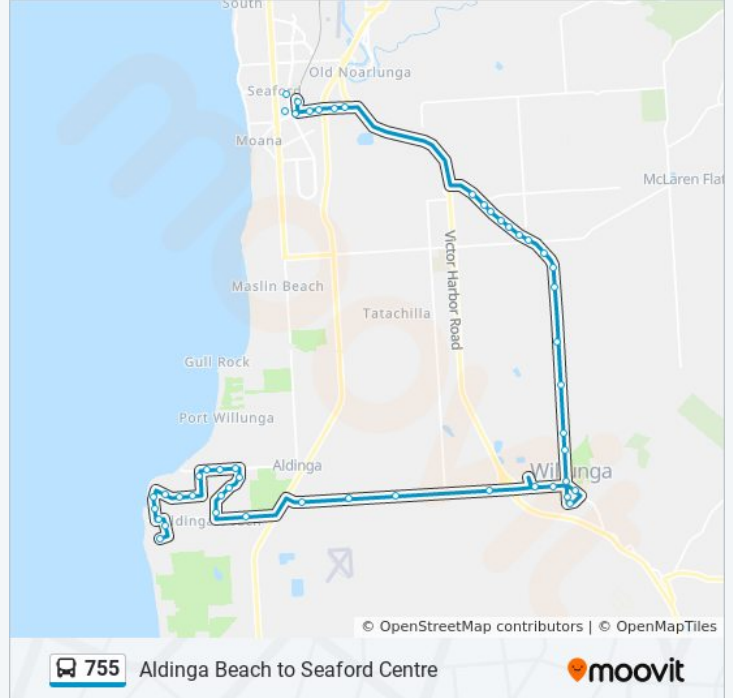

**Direction: Seaford**

49 stops

[VIEW LINE SCHEDULE](#)

- Stop 124 Storey Ave - West side
- Stop 123 Dover St - West side
- Stop 122A Aldinga Beach Rd - South side
- Stop 121A Croser Ave - West side
- Stop 121 Croser Ave - West side
- Stop 120 Butterworth Rd - North side
- Stop 119 Butterworth Rd - North side
- Stop 118 Butterworth Rd - North side
- Stop 117N Rowley Rd - West side
- Stop 112A Quinliven Rd - North side
- Stop 113 Quinliven Rd - North side
- Stop 113A Quinliven Rd - North side
- Stop 114 Pridham Blvd - East side
- Stop 114A Pridham Blvd - East side
- Stop 115 Pridham Blvd - East side
- Stop 116 Pridham Blvd - East side
- Stop 113 Aldinga Beach Rd - North side
- Stop 103 Aldinga Rd - North side

**755 bus Info**

**Direction:** Seaford

**Stops:** 49

**Trip Duration:** 52 min

**Line Summary:**

Stop 102 Aldinga Rd - North side  
 Stop 101 Aldinga Rd - North side  
 Stop 100 Aldinga Rd - North side  
 Stop 99 Aldinga Rd - North side  
 Stop 98 Aldinga Rd - North side  
 Stop 97A High St - North East side  
 Stop 97B St Judes St - South side  
 Stop 97C St Andrews Tce - West side  
 Stop 97 Main Rd - West side  
 Stop 96 Main Rd - West side  
 Stop 95 Main Rd - West side  
 Stop 94C Main Rd - West side  
 Stop 94B Main Rd - West side  
 Stop 94A Main Rd - West side  
 Stop 94 Main Rd - West side  
 Stop 93 Main Rd - West side  
 Stop 92 Main Rd - South West side  
 Stop 91 Main Rd - South West side  
 Stop 90 Main Rd - South West side  
 Stop 89 Main Rd - South West side  
 Stop 88 Main Rd - South West side  
 Stop 87 Main Rd - South West side  
 Stop 86 Main Rd - South West side  
 Stop 85 Robinson Rd - South side  
 Stop 84A Robinson Rd - South side  
 Stop 83 Griffiths Dr - South side  
 Stop 84 Griffiths Dr - South East side  
 Zone B Seaford Interchange  
 Stop 84G Griffiths Dr - South side  
 Stop 85 The Parade - North side  
 Stop 84A Grand Blvd - West side