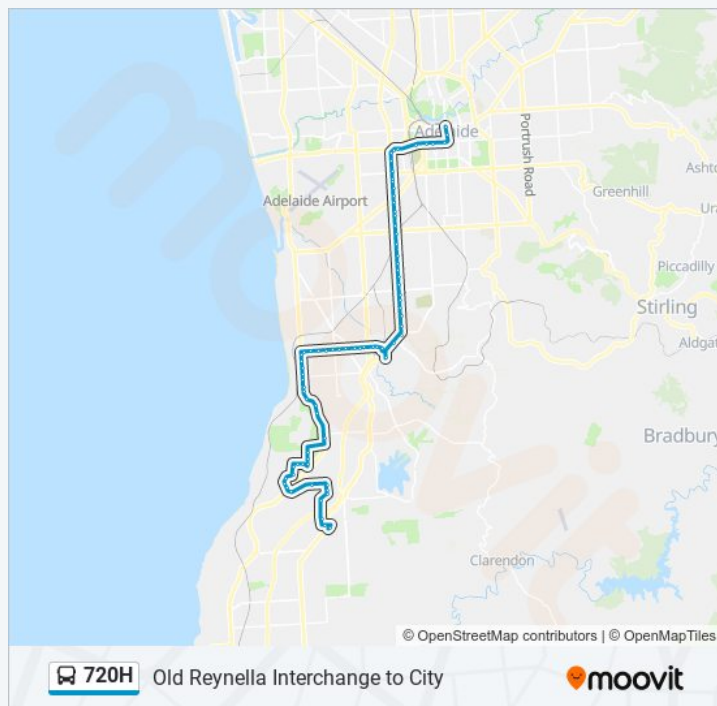

Stop 21 South Rd - East side

Stop 23 South Rd - East side

Stop 25 Main South Rd - South East side

Stop 26 Main South Rd - South East side

Zone B Flinders Medical Centre

Stop 27A Flinders Dr - West side

Stop 29 Sturt Rd - South side

Stop 29A Sturt Rd - South side

Stop 29B Sturt Rd - South side

720H bus Info

Direction: Old Reynella

Stops: 77

Trip Duration: 76 min

Line Summary:

Stop 29C Sturt Rd - South side

Stop 29D Sturt Rd - South side

Zone F Marion Interchange - South side

Stop 31 Sturt Rd - South side

Stop 32 Sturt Rd - South side

Stop 33 Sturt Rd - South side

Stop 34 Sturt Rd - South side

Stop 34A Sturt Rd - South side

Stop 59 Young St - East side

Stop 45A Grant Rd - North side

Zone A Old Reynella Interchange

720H bus time schedules and route maps are available in an offline PDF at moovitapp.com. Use the [Moovit App](#) to see live bus times, train schedule or subway schedule, and step-by-step directions for all public transit in Adelaide.