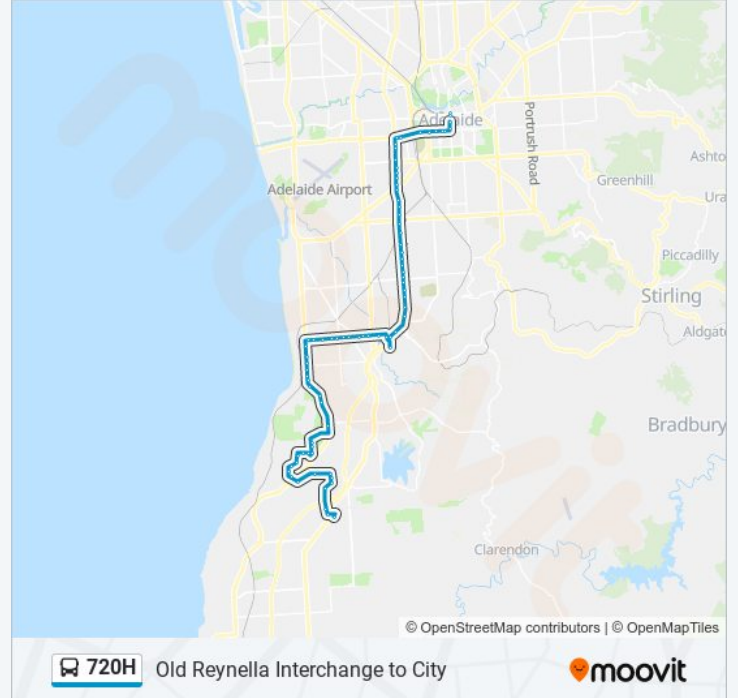

Stop 29A Sturt Rd - North side

Stop 27A Flinders Dr - East side

Zone A Flinders Medical Centre

Stop 27 Main South Rd - North West side

Stop 26 Main South Rd - North West side

Stop 23 South Rd - West side

Stop 22 South Rd - West side

Stop 20 South Rd - West side

Stop 19 South Rd - West side

Stop 18 South Rd - West side

Stop 17 South Rd - West side

Stop 16 South Rd - West side

Stop 15 South Rd - West side

Stop 14 South Rd - West side

Stop 13 South Rd - West side

Stop 12 South Rd - West side

Stop 11 South Rd - West side
 Stop 10 South Rd - West side
 Stop 9 South Rd - West side
 Stop 8 South Rd - West side
 Stop 7 South Rd - West side
 Stop 6 South Rd - West side
 Stop 5 South Rd - West side
 Stop 4A South Rd - West Side
 Stop 4 South Rd - West Side
 Stop 3A South Rd - West side
 Stop 3 South Rd - West side
 Stop 2A South Rd - West side
 Stop 2 South Rd - West side
 Stop 1A Sir Donald Bradman Dr - North side
 Stop 1 Sir Donald Bradman Dr - North side
 Stop A1 Sir Donald Bradman Dr - North side
 Stop B1 Grote St - North side
 Stop B2 Grote St - North side
 Stop D1 Grote St - North side
 Stop D2 Grote St - North side
 Stop U2 Victoria Sq - North West side
 Stop W2 King William St - West side
 Stop Y2 King William St - West side
 Stop Z2 King William Rd - West side

Direction: Old Reynella

77 stops

[VIEW LINE SCHEDULE](#)

Stop B1 King William St - East side
 Stop D2 King William St - East side
 Stop W Grote St - South side
 Stop X1 Grote St - South side
 Stop Y1 Grote St - South side