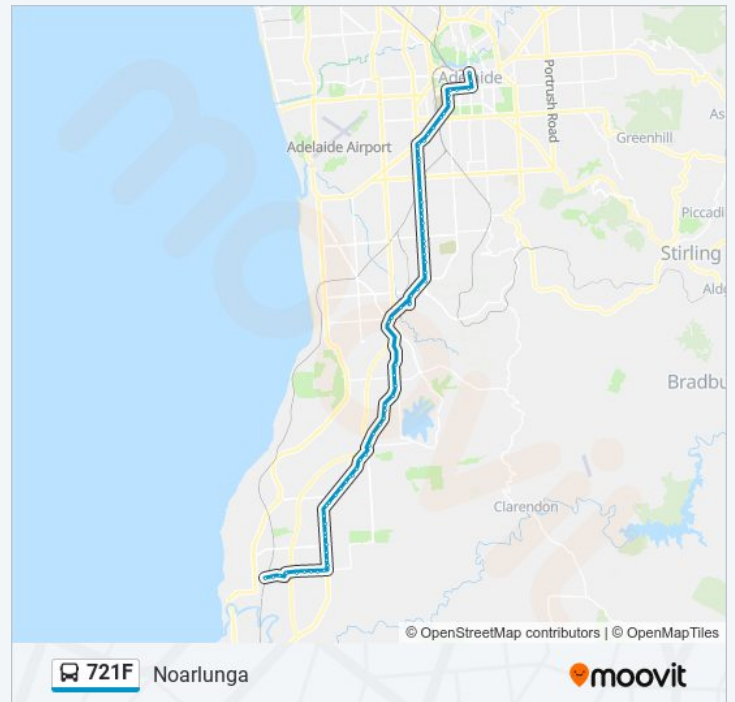

Stop 27 Main South Rd - South East side

Zone B Flinders Medical Centre

Stop 28 Main South Rd - South East side

Stop 30 Main South Rd - South East side

Stop 30A Main South Rd - South East side

Stop 31 Main South Rd - South East side

Stop 32 Main South Rd - East side

Stop 33 Main South Rd - East side

Stop 34 Main South Rd - East side

Stop 35 Main South Rd - East side

Stop 36 Main South Rd - East side

Stop 37 Main South Rd - East side

**Direction:** Noarlunga

**Stops:** 71

**Trip Duration:** 74 min

**Line Summary:**

Stop 38 Main South Rd - South East side

Stop 39 Main South Rd - East side

Stop 40 Panalatinga Rd - East side

Stop 42 Old South Rd - East side

Stop 43 Old South Rd - East side