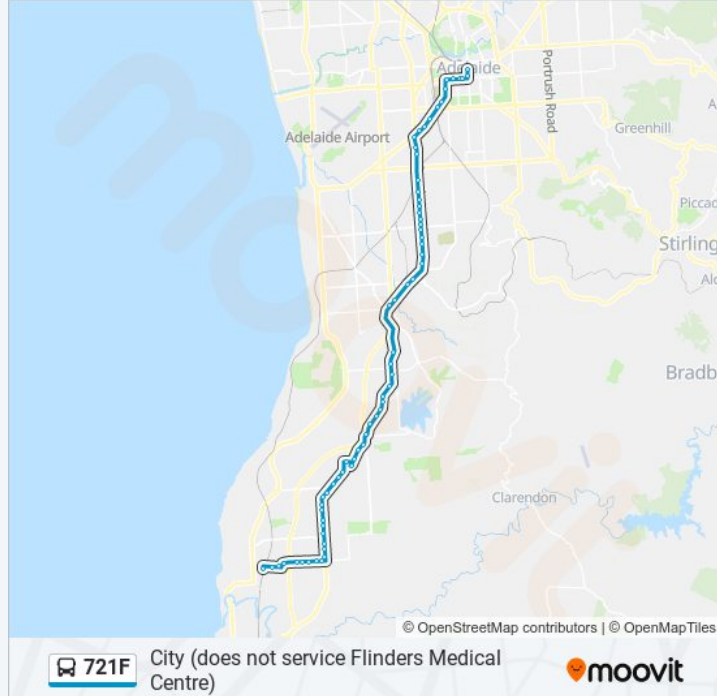

Stop 23 South Rd - West side

Stop 22 South Rd - West side

Stop 20 South Rd - West side

Stop 19 South Rd - West side

Stop 18 South Rd - West side

Stop 17 South Rd - West side

Stop 16 South Rd - West side  
Stop 15 South Rd - West side  
Stop 14 South Rd - West side  
Stop 13 South Rd - West side  
Stop 12 South Rd - West side  
Stop 11 South Rd - West side  
Stop 8 South Rd - West side  
Stop 7 South Rd - West side  
Stop 6 South Rd - West side  
Stop 4 Anzac Hwy - North West side  
Stop 3 Anzac Hwy - North West side  
Stop 2 Anzac Hwy - North West side  
Stop 1 Anzac Hwy - North West side  
Stop A1 Anzac Hwy - North West side  
Stop R1 West Tce - West side  
Stop B1 Grote St - North side  
Stop B2 Grote St - North side  
Stop D1 Grote St - North side  
Stop D2 Grote St - North side  
Stop U2 Victoria Sq - North West side  
Stop W2 King William St - West side

### Direction: Noarlunga

71 stops

[VIEW LINE SCHEDULE](#)

Stop B1 King William St - East side  
Stop D2 King William St - East side  
Stop W Grote St - South side  
Stop X1 Grote St - South side  
Stop Y1 Grote St - South side  
Stop H1 West Tce - East side  
Stop J1 West Tce - East side  
Stop Z1 Anzac Hwy - South East side