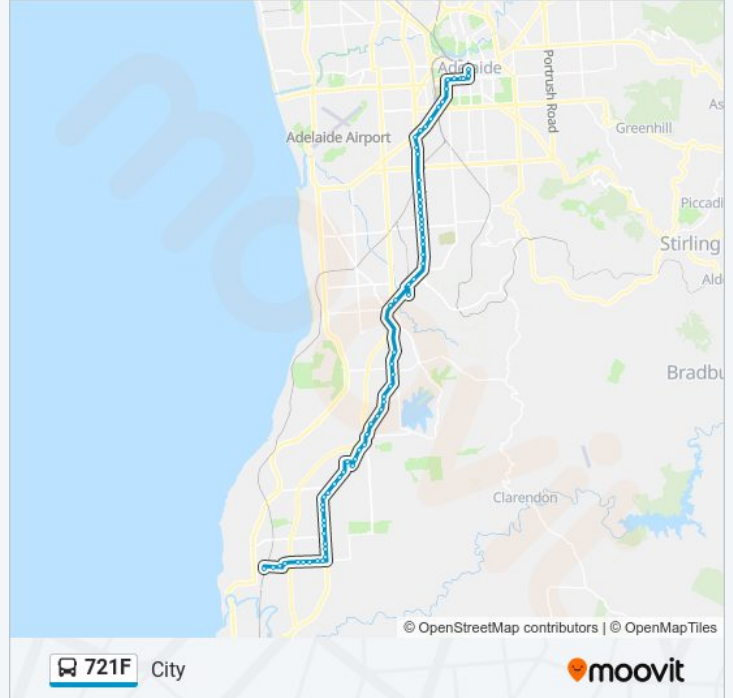

Zone A Flinders Medical Centre

Stop 27 Main South Rd - North West side

Stop 26 Main South Rd - North West side

Stop 23 South Rd - West side

Stop 22 South Rd - West side

Stop 20 South Rd - West side

Stop 19 South Rd - West side

Stop 18 South Rd - West side

Stop 17 South Rd - West side

Stop 16 South Rd - West side

Stop 15 South Rd - West side

Stop 14 South Rd - West side

Stop 13 South Rd - West side

Stop 12 South Rd - West side

Stop 11 South Rd - West side

Stop 8 South Rd - West side

Stop 7 South Rd - West side  
Stop 6 South Rd - West side  
Stop 4 Anzac Hwy - North West side  
Stop 3 Anzac Hwy - North West side  
Stop 2 Anzac Hwy - North West side  
Stop 1 Anzac Hwy - North West side  
Stop A1 Anzac Hwy - North West side  
Stop R1 West Tce - West side  
Stop B1 Grote St - North side  
Stop B2 Grote St - North side  
Stop D1 Grote St - North side  
Stop D2 Grote St - North side  
Stop U2 Victoria Sq - North West side  
Stop W2 King William St - West side