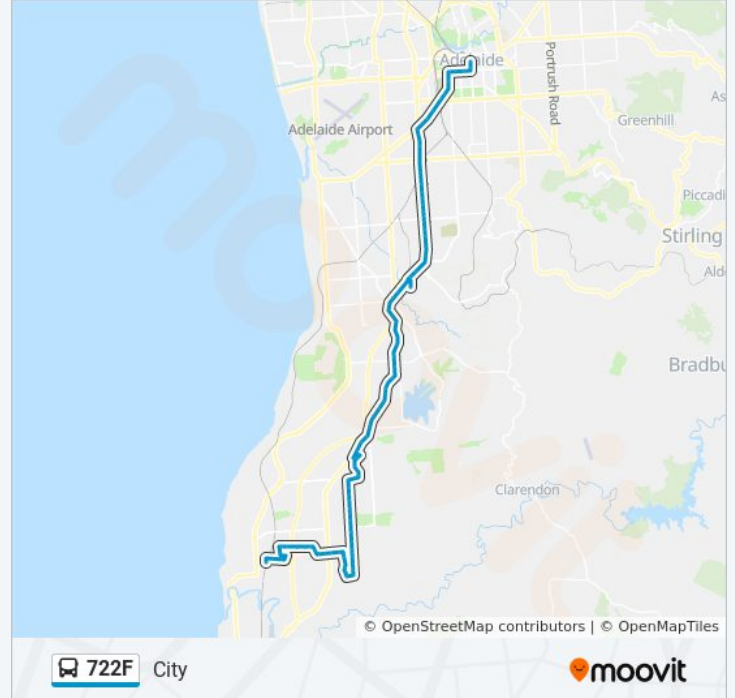

Stop 49 States Rd - West side

Stop 48 States Rd - West side

Stop 47A Pimpala Rd - North side

Stop 47 Concord Dr - West side

Stop 46A Concord Dr - South side

Stop 46 Burgoyne Dr - West side

Stop 45 Burgoyne Dr - West side

Stop 70A Reynell Rd - South side

Zone B Old Reynella Interchange

Stop 44 Old South Rd - West side

Stop 43 Old South Rd - North West side

Stop 42 Old South Rd - West side

Stop 40 Panalatinga Rd - West side

Stop 39 Main South Rd - West side

Stop 38 Main South Rd - North West side

Stop 37 Main South Rd - West side

Stop 36 Main South Rd - West side

Stop 35 Main South Rd - West side

Stop 34 Main South Rd - West side

Stop 33 Main South Rd - West side

Stop 32 Main South Rd - West side

Stop 31 Main South Rd - West side

Stop 30 Main South Rd - North West side

Stop 29 Main South Rd - North West side

Zone A Flinders Medical Centre

Stop 27 Main South Rd - North West side