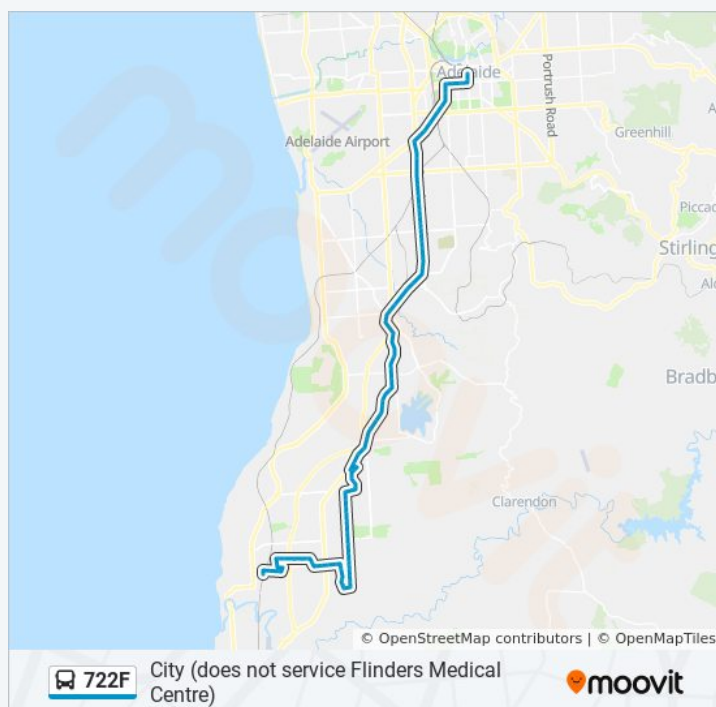

Stop 55D Penneys Hill Rd - North side

Stop 55C States Rd - West side

Stop 55B States Rd - West side

Stop 55A States Rd - West side

Stop 55 States Rd - West side

Stop 54A States Rd - West side

Stop 54 States Rd - West side

Stop 53 States Rd - West side

Stop 52A States Rd - West side

Stop 52 States Rd - West side

722F bus Time Schedule

City (does not service Flinders Medical Centre)

Route Timetable:

Sunday	Not Operational
Monday	Not Operational
Tuesday	06:01 - 06:28
Wednesday	06:01 - 06:28
Thursday	06:01 - 06:28
Friday	06:01 - 06:28
Saturday	Not Operational

722F bus Info

Direction: City (does not service Flinders Medical Centre)

Stops: 85

Trip Duration: 73 min

Line Summary:

Stop 51 States Rd - West side
Stop 50 States Rd - West side
Stop 49A States Rd - West side
Stop 49 States Rd - West side
Stop 48 States Rd - West side
Stop 47A Pimpala Rd - North side
Stop 47 Concord Dr - West side
Stop 46A Concord Dr - South side
Stop 46 Burgoyne Dr - West side
Stop 45 Burgoyne Dr - West side
Stop 70A Reynell Rd - South side
Zone B Old Reynella Interchange
Stop 44 Old South Rd - West side
Stop 43 Old South Rd - North West side
Stop 42 Old South Rd - West side
Stop 40 Panalatinga Rd - West side
Stop 39 Main South Rd - West side
Stop 38 Main South Rd - North West side
Stop 37 Main South Rd - West side
Stop 36 Main South Rd - West side
Stop 35 Main South Rd - West side
Stop 34 Main South Rd - West side
Stop 33 Main South Rd - West side
Stop 32 Main South Rd - West side
Stop 31 Main South Rd - West side
Stop 30 Main South Rd - North West side
Stop 29 Main South Rd - North West side
Stop 27 Main South Rd - North West side
Stop 26 Main South Rd - North West side
Stop 23 South Rd - West side
Stop 22 South Rd - West side
Stop 20 South Rd - West side
Stop 19 South Rd - West side