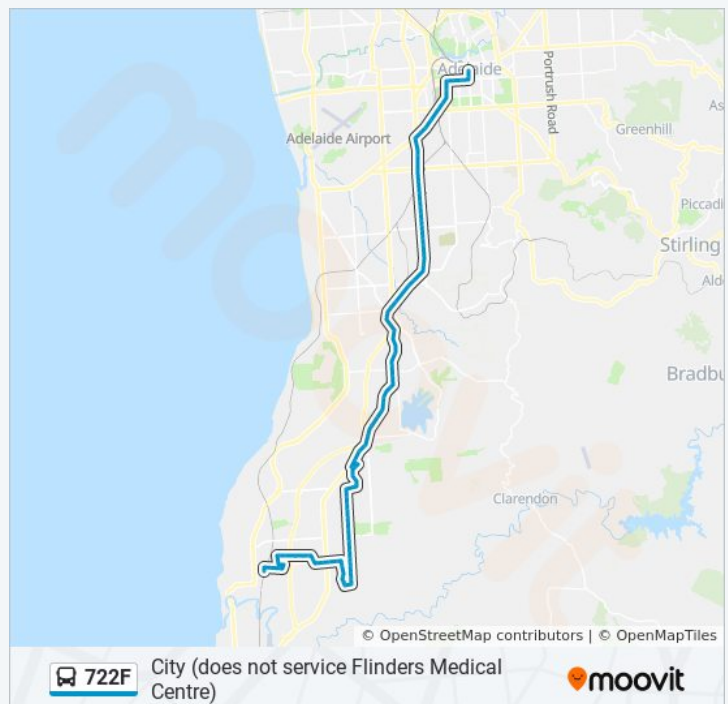

Stop 55D Penneys Hill Rd - North side

Stop 55C States Rd - West side

Stop 55B States Rd - West side

Stop 55A States Rd - West side

Stop 55 States Rd - West side

Stop 54A States Rd - West side

Stop 54 States Rd - West side

Stop 53 States Rd - West side

Stop 52A States Rd - West side

Stop 52 States Rd - West side

722F bus Time Schedule

City (does not service Flinders Medical Centre)

Route Timetable:

Sunday	Not Operational
Monday	06:01 - 06:28
Tuesday	06:01 - 06:28
Wednesday	06:01 - 06:28
Thursday	06:01 - 06:28
Friday	06:01 - 06:28
Saturday	Not Operational

722F bus Info

Direction: City (does not service Flinders Medical Centre)

Stops: 85

Trip Duration: 73 min

Line Summary:

Stop 51 States Rd - West side
Stop 50 States Rd - West side
Stop 49A States Rd - West side
Stop 49 States Rd - West side
Stop 48 States Rd - West side
Stop 47A Pimpala Rd - North side
Stop 47 Concord Dr - West side
Stop 46A Concord Dr - South side
Stop 46 Burgoyne Dr - West side
Stop 45 Burgoyne Dr - West side
Stop 70A Reynell Rd - South side
Zone B Old Reynella Interchange
Stop 44 Old South Rd - West side
Stop 43 Old South Rd - North West side
Stop 42 Old South Rd - West side
Stop 40 Panalatinga Rd - West side
Stop 39 Main South Rd - West side
Stop 38 Main South Rd - North West side
Stop 37 Main South Rd - West side
Stop 36 Main South Rd - West side
Stop 35 Main South Rd - West side
Stop 34 Main South Rd - West side
Stop 33 Main South Rd - West side
Stop 32 Main South Rd - West side
Stop 31 Main South Rd - West side
Stop 30 Main South Rd - North West side
Stop 29 Main South Rd - North West side
Stop 27 Main South Rd - North West side
Stop 26 Main South Rd - North West side
Stop 23 South Rd - West side
Stop 22 South Rd - West side
Stop 20 South Rd - West side
Stop 19 South Rd - West side