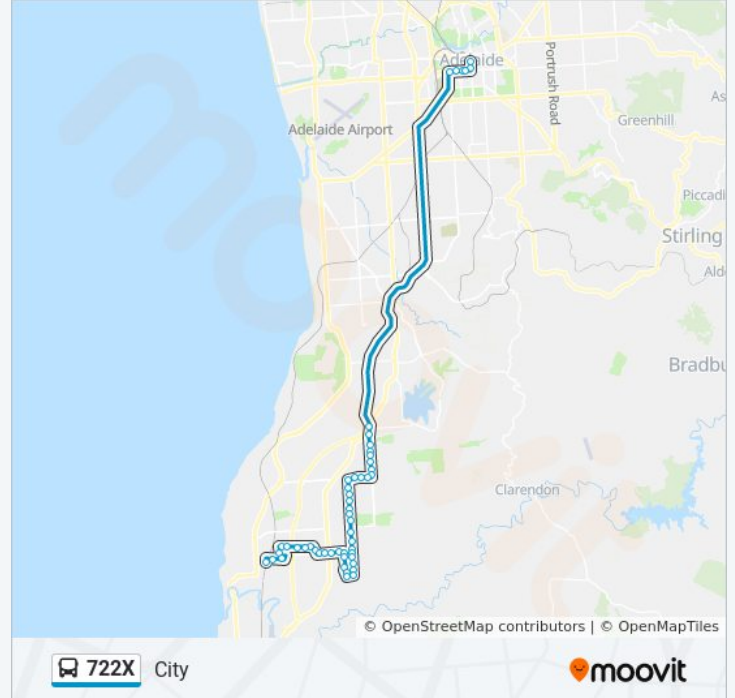

Stop 58 Doctors Rd - North side

Stop 57A Doctors Rd - North side

Stop 57 Collins Pde - East side

Stop 56C Collins Pde - East side

Stop 56B Collins Pde - East side

Stop 56A Collins Pde - East side

Stop 56 Penneys Hill Rd - North side

Stop B1 Grote St - North side

Stop B2 Grote St - North side

Stop D1 Grote St - North side

Stop D2 Grote St - North side

Stop U2 Victoria Sq - North West side

Stop W2 King William St - West side

722X City

moovit

E1 - King William Street - East side

Stop W Grote St - South side

Stop X1 Grote St - South side

Stop Y1 Grote St - South side

Stop 40 Panalatinga Rd - East side

Stop 70B Panalatinga Rd - East side

Stop 70C Panalatinga Rd - East side

722X bus Info

Direction: Noarlunga

Stops: 48

Trip Duration: 71 min

Line Summary:

Stop 56C Collins Pde - West side

Stop 57 Doctors Rd - South side

Stop 57A Doctors Rd - South side