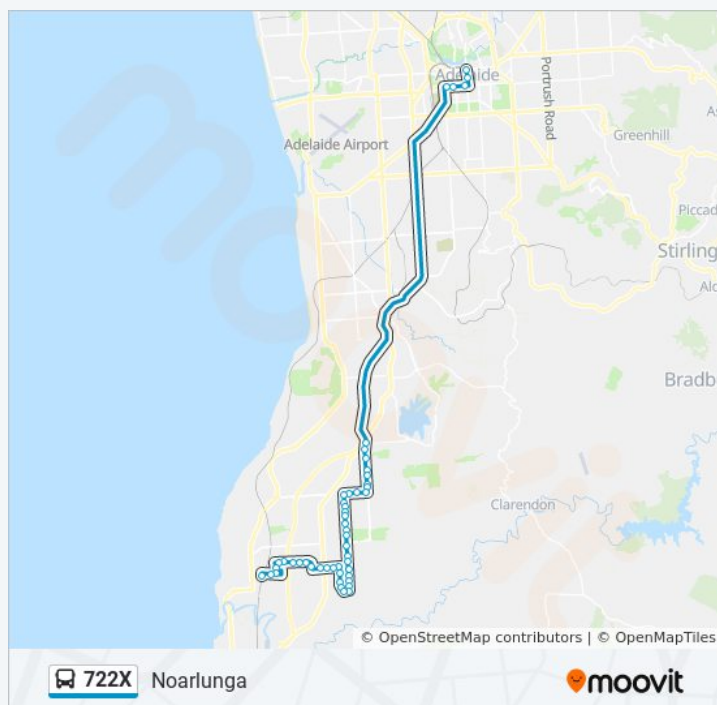

Stop 53 States Rd - East side

Stop 54 States Rd - East side

Stop 54A States Rd - East side

Stop 55 States Rd - East side

Stop 55A States Rd - East side

Stop 55B States Rd - East side

Stop 55C States Rd - East side

Stop 55D Penneys Hill Rd - South side

Stop 56 Penneys Hill Rd - South side

Stop 56A Collins Pde - West side

Stop 56B Collins Pde - West side

Monday	Not Operational
Tuesday	16:40 - 17:20
Wednesday	16:40 - 17:20
Thursday	16:40 - 17:20
Friday	16:40 - 17:20
Saturday	Not Operational

722X bus Info

Direction: Noarlunga

Stops: 48

Trip Duration: 71 min

Line Summary:

Stop 56C Collins Pde - West side

Stop 57 Doctors Rd - South side

Stop 57A Doctors Rd - South side

Stop 58 Doctors Rd - South side

Stop 59 Beach Rd - South side

Stop 61 Elizabeth Rd - West side

Stop 61A Elizabeth Rd - South side

Stop 62 Elizabeth Rd - South side

Stop 62A Elizabeth Rd - South side

Stop 63 Elizabeth Rd - South side