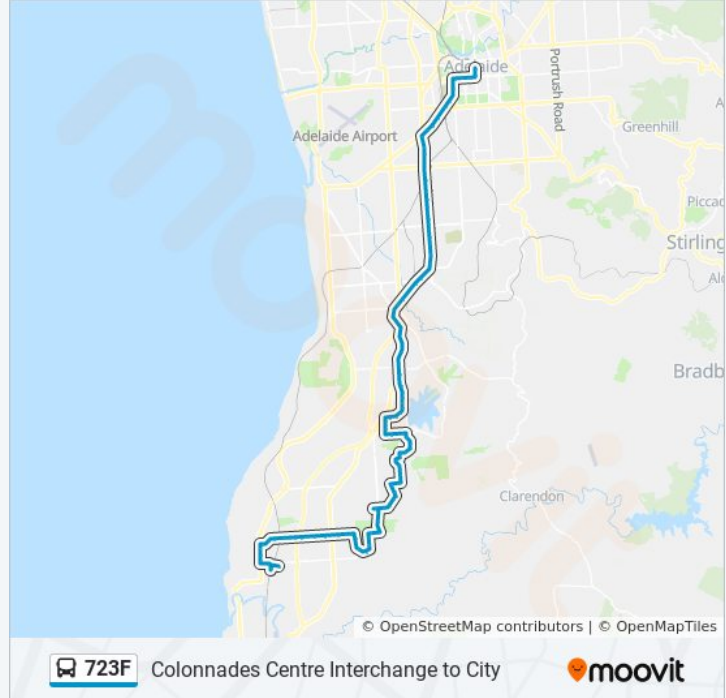

**723F bus Info**

**Direction:** City

**Stops:** 94

**Trip Duration:** 79 min

**Line Summary:**

Stop 54 States Rd - East side  
Stop 53T Taylors Ave - North side  
Stop 52T Taylors Ave - North side  
Stop 51T Taylors Ave - West side  
Stop 50T Taylors Ave - West side  
Stop 49A Wheatsheaf Rd - North side  
Stop 49 Wheatsheaf Rd - North side  
Stop 48A Panalatinga Rd - West side  
Stop 48 / Zone B Woodcroft Community Centre  
Stop 47 Bains Rd - North side  
Stop 46D Investigator Dr - West side  
Stop 46C Investigator Dr - North West side  
Stop 46B Investigator Dr - West side  
Stop 46A Investigator Dr - South West side  
Stop 46 Investigator Dr - West side  
Stop 45 Pimpala Rd - North side  
Stop 44 Sir James Hardy Way - West side  
Stop 43B Sir James Hardy Way - West side  
Stop 43A Sir James Hardy Way - South West side  
Stop 43 Sir James Hardy Way - West side  
Stop 42 Byards Rd - West side  
Stop 41 Regency Rd - North side  
Stop 40 Regency Rd - North West side  
Stop 39B Regency Rd - West side  
Stop 39A Regency Rd - West side  
Stop 39 Regency Rd - West side  
Stop 38E Kenihans Rd - South side  
Stop 38D Kenihans Rd - South side  
Stop 38C Tripoli Rd - West side  
Stop 38B Tripoli Rd - West side  
Stop 38A Tripoli Rd - West side  
Stop 38 Candy Rd - North side

Stop 37 Candy Rd - North side

Stop 36 Serpentine Rd - North side

Stop 35B Bluehills Rd - West side

Stop 35A Bluehills Rd - West side

Stop 35 Bluehills Rd - West side

Stop 34A Bluehills Rd - West side

Stop 34 Chandlers Hill Rd - South West side