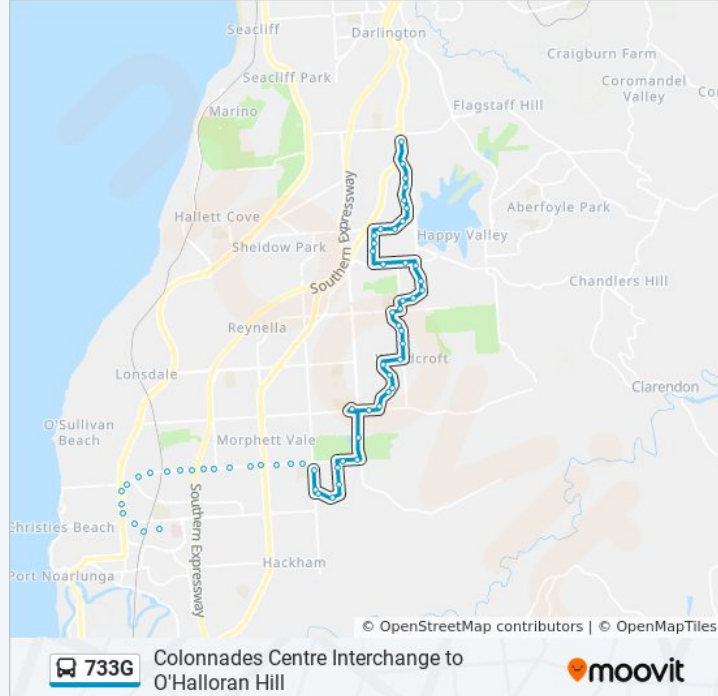

The 733G bus line Colonnades Centre Interchange to O'Halloran Hill has one route. For regular weekdays, their operation hours are:

(1) O'Halloran Hill: 05:25

Use the Moovit App to find the closest 733G bus station near you and find out when is the next 733G bus arriving.

Stop 43B Sir James Hardy Way - West side

Stop 43A Sir James Hardy Way - South West side

Stop 43 Sir James Hardy Way - West side

Stop 42 Byards Rd - West side

Stop 41 Regency Rd - North side

Stop 40 Regency Rd - North West side

Stop 39B Regency Rd - West side

Stop 39A Regency Rd - West side

Stop 39 Regency Rd - West side

Stop 38E Kenihans Rd - South side

Stop 38D Kenihans Rd - South side

Stop 38C Tripoli Rd - West side

Stop 38B Tripoli Rd - West side

Stop 38A Tripoli Rd - West side

Stop 38 Candy Rd - North side

Stop 37 Candy Rd - North side

Stop 36 Serpentine Rd - North side

Stop 35B Bluehills Rd - West side

Stop 35A Bluehills Rd - West side

Stop 35 Bluehills Rd - West side