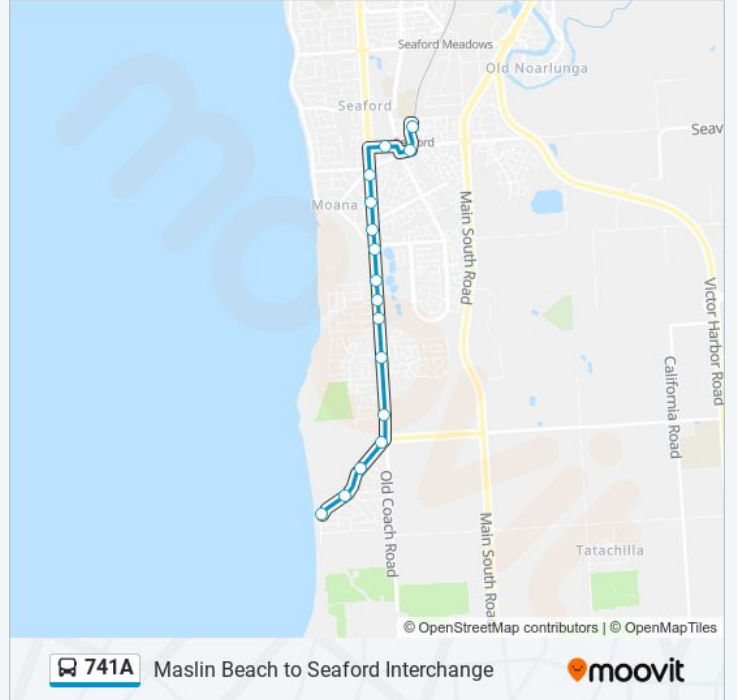

 **741A**

Maslin Beach to Seaford Interchange

Get The App

The 741A bus line Maslin Beach to Seaford Interchange has one route. For regular weekdays, their operation hours are: (1) Seaford: 06:42 - 07:40

Use the Moovit App to find the closest 741A bus station near you and find out when is the next 741A bus arriving.

Direction: Seaford

16 stops

[VIEW LINE SCHEDULE](#)

Stop 97 Gulf Pde - West side
Stop 96 Gulf Pde - North side
Stop 95 Gulf Pde - North side
Stop 94A Gulf Pde - West side
Stop 94 Commercial Rd - West side
Stop 93 Commercial Rd - West side
Stop 92 Commercial Rd - West side
Stop 91 Commercial Rd - West side
Stop 90 Commercial Rd - West side
Stop 89 Commercial Rd - West side
Stop 88 Commercial Rd - West side
Stop 87 Commercial Rd - West side
Stop 86 Commercial Rd - West side
Stop 85 The Parade - North side
Stop 84G Griffiths Dr - North side
Zone B Seaford Interchange

741A bus Info

Direction: Seaford

Stops: 16

Trip Duration: 11 min

Line Summary:

741A bus time schedules and route maps are available in an offline PDF at moovitapp.com. Use the Moovit App to see live bus times, train schedule or subway schedule, and step-by-step directions for all public transit in Adelaide.