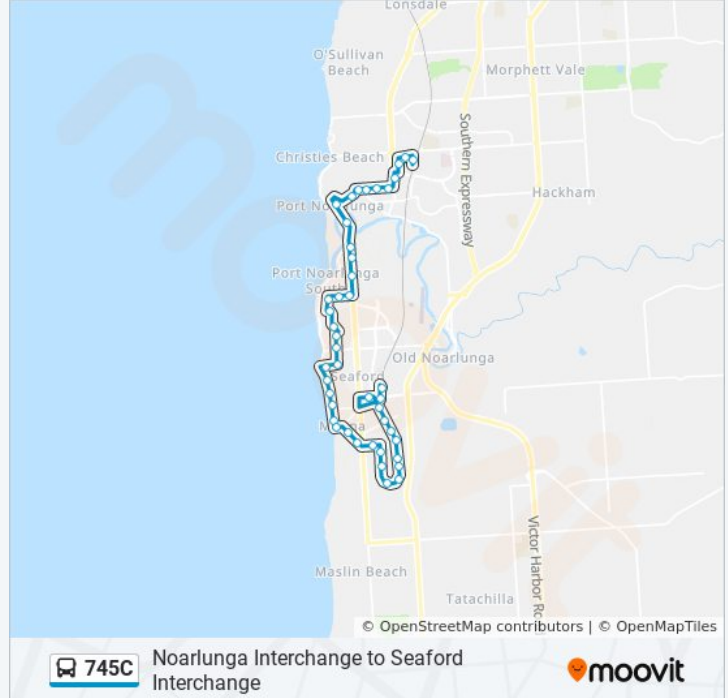

Stop 65A David Witton Dr - South side

Stop 66 David Witton Dr - East side

Stop 67 Dyson Rd - East side

Stop 68 Murray Rd - South side

Stop 69 Murray Rd - South side

Stop 69A Murray Rd - South side

Stop 70 Murray Rd - South side

Stop 78 Fremantle Rd - South side

Stop 78A Fremantle Rd - South side

Stop 79 Kalgoorlie Ave - East side

Stop 79A Cliff St - North side

Stop 80 Norseman St - North East side

Stop 80A Quadrant Tce - East side

Stop 81 Quadrant Tce - East side

745C bus Time Schedule

Seaford Route Timetable:

Sunday	22:52
Monday	22:52
Tuesday	22:52
Wednesday	22:52
Thursday	22:52
Friday	22:52
Saturday	22:52

745C bus Info

Direction: Seaford

Stops: 44

Trip Duration: 30 min

Line Summary:

- Stop 82 Quadrant Tce - East side
- Stop 83 Helmsman Tce - South side
- Stop 84 Esplanade St - East side
- Stop 85 Esplanade St - East side
- Stop 86 Esplanade St - East side
- Stop 87 Esplanade St - East side
- Stop 87A Nashwauk Cres - North side
- Stop 88 Nashwauk Cres - North East side
- Stop 88A Nashwauk Cres - North side
- Stop 88B Dalkeith Rd - North side
- Stop 95 Grand Blvd - East side
- Stop 94 Grand Blvd - East side
- Stop 93 Grand Blvd - North side
- Stop 92 Grand Blvd - West side
- Stop 91 Grand Blvd - West side
- Stop 90 Grand Blvd - West side
- Stop 89 Grand Blvd - West side
- Stop 88 Grand Blvd - West side
- Stop 87 Grand Blvd - South West side
- Stop 86 Grand Blvd - South West side
- Stop 85 The Parade - North side
- Stop 84G Griffiths Dr - North side
- Zone B Seaford Interchange