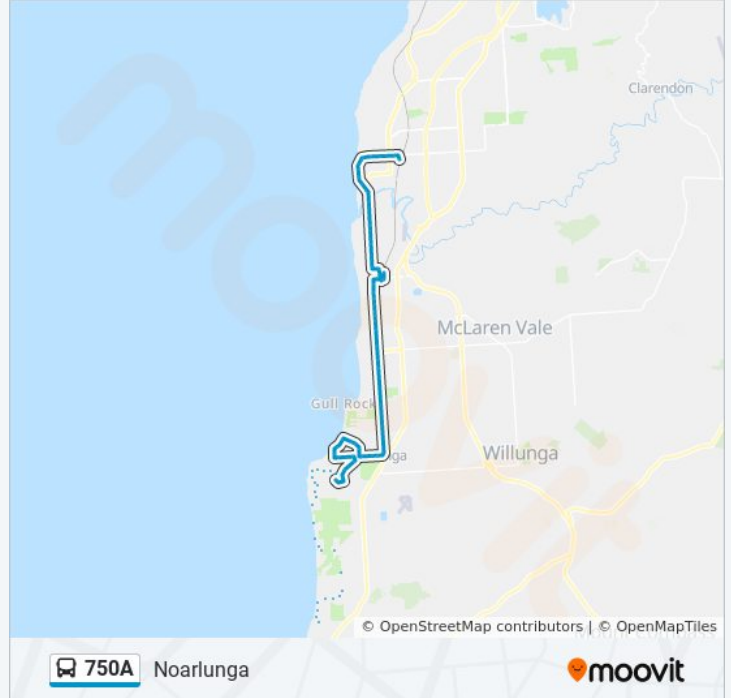

## 750A bus Info

**Direction:** Noarlunga

**Stops:** 85

**Trip Duration:** 22 min

**Line Summary:**

Stop 119 Butterworth Rd - North side  
Stop 118 Butterworth Rd - North side  
Stop 117A Rowley Rd - East side  
Stop 117 Rowley Rd - East side  
Stop 116 Pridham Blvd - West side  
Stop 115 Pridham Blvd - West side  
Stop 114A Pridham Blvd - West side  
Stop 114 Pridham Blvd - West side  
Stop 113A Quinliven Rd - South side  
Stop 113 Quinliven Rd - South side  
Stop 112A Quinliven Rd - South side  
Stop 112 Rowley Rd - West side  
Stop 110 The Esplanade - West side  
Stop 109 The Esplanade - West side  
Stop 108 Port Rd - North side  
Stop 107 Port Rd - North side  
Stop 106 Bowering Rd - East side  
Stop 105 Quinliven Rd - North side  
Stop 102 Port Rd - North side  
Stop 101 Port Rd - North side  
Stop 100 Old Coach Rd - West side  
Stop 99 Old Coach Rd - West side  
Stop 98 Old Coach Rd - West side  
Stop 96 Old Coach Rd - West side  
Stop 95 Old Coach Rd - West side  
Stop 94 Commercial Rd - West side  
Stop 93 Commercial Rd - West side  
Stop 92 Commercial Rd - West side  
Stop 91 Commercial Rd - West side  
Stop 90 Commercial Rd - West side  
Stop 89 Commercial Rd - West side  
Stop 88 Commercial Rd - West side  
Stop 87 Commercial Rd - West side

Stop 86 Commercial Rd - West side

Stop 85 The Parade - North side

Stop 84G Griffiths Dr - North side

Zone B Seaford Interchange

Stop 84G Griffiths Dr - South side

Stop 84B Grand Blvd - West side

Stop 84A Grand Blvd - West side