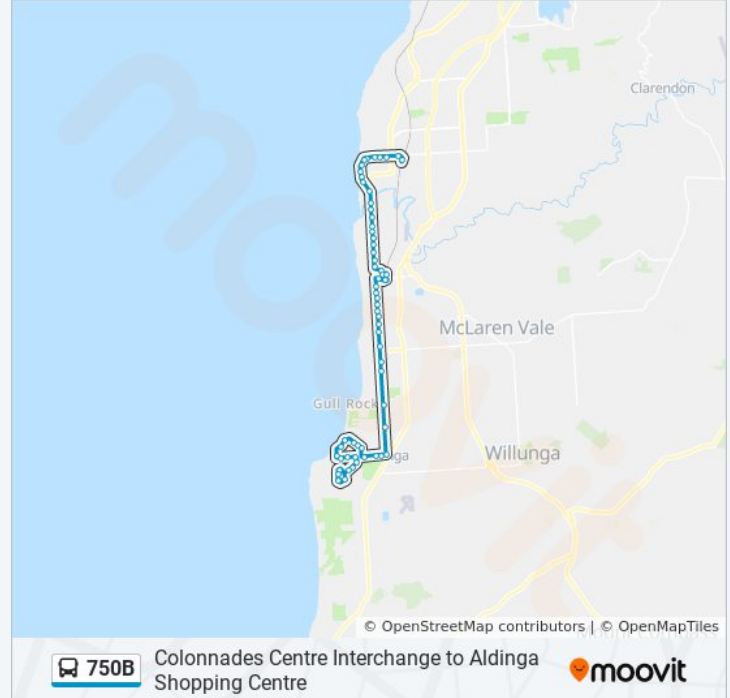

Zone B Noarlunga Centre Interchange - West side

Stop 65 Beach Rd - South side

Stop 66 Beach Rd - South side

Stop 67 Beach Rd - South side

Stop 68 Beach Rd - South side

Stop 69 Beach Rd - South side

Stop 69A Witton Rd - East side

Stop 70 Witton Rd - South East side

Stop 71 Witton Rd - East side

Stop 72 Witton Rd - North East side

Stop 73 Saltfleet St - North East side

Stop 74 Saltfleet St - North East side

Stop 75 Commercial Rd - East side

Stop 105 Quinliven Rd - South side

Stop 106 Bowering Rd - West side

Stop 107 Port Rd - South side

Stop 108 Port Rd - South side

Stop 109 The Esplanade - East side

Stop 110 The Esplanade - East side

Stop 112 Rowley Rd - East side

Stop 112A Quinliven Rd - North side

Stop 113 Quinliven Rd - North side

Stop 113A Quinliven Rd - North side

Stop 114 Pridham Blvd - East side

Stop 114A Pridham Blvd - East side

Stop 115 Pridham Blvd - East side