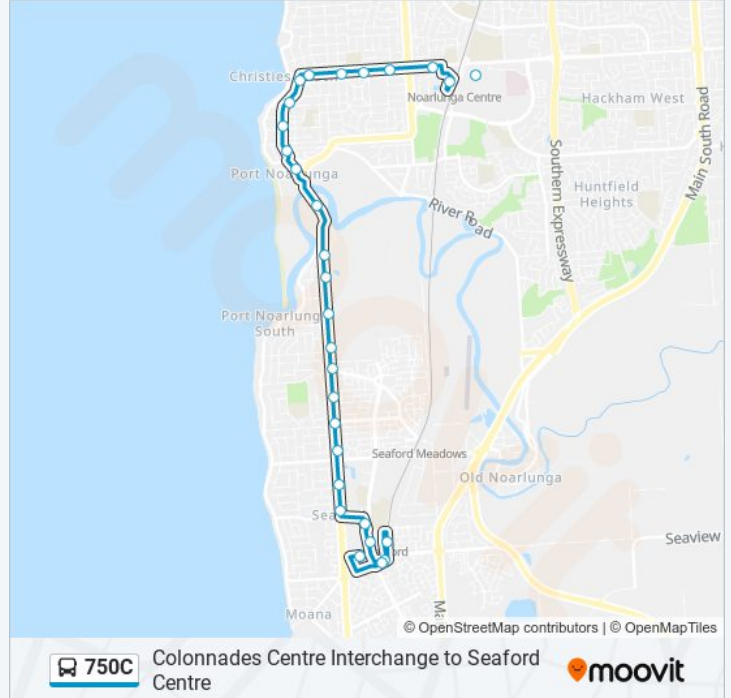

The 750C bus line Colonnades Centre Interchange to Seaford Centre has one route. For regular weekdays, their operation hours are:

(1) Seaford: 19:52 - 22:52

Use the Moovit App to find the closest 750C bus station near you and find out when is the next 750C bus arriving.

Stop 69 Beach Rd - South side

Stop 69A Witton Rd - East side

Stop 70 Witton Rd - South East side

Stop 71 Witton Rd - East side

Stop 72 Witton Rd - North East side

Stop 73 Saltfleet St - North East side

Stop 74 Saltfleet St - North East side

750C bus Info

Direction: Seaford

Stops: 28

Trip Duration: 21 min

Line Summary:

Stop 84 Commercial Rd - East side

Stop 84A Grand Blvd - East side

Stop 84B Grand Blvd - East side

Stop 84G Griffiths Dr - North side

Zone A Seaford Interchange

Stop 84G Griffiths Dr - South side

Stop 85 The Parade - North side

750C bus time schedules and route maps are available in an offline PDF at moovitapp.com. Use the Moovit App to see live bus times, train schedule or subway schedule, and step-by-step directions for all public transit in Adelaide.