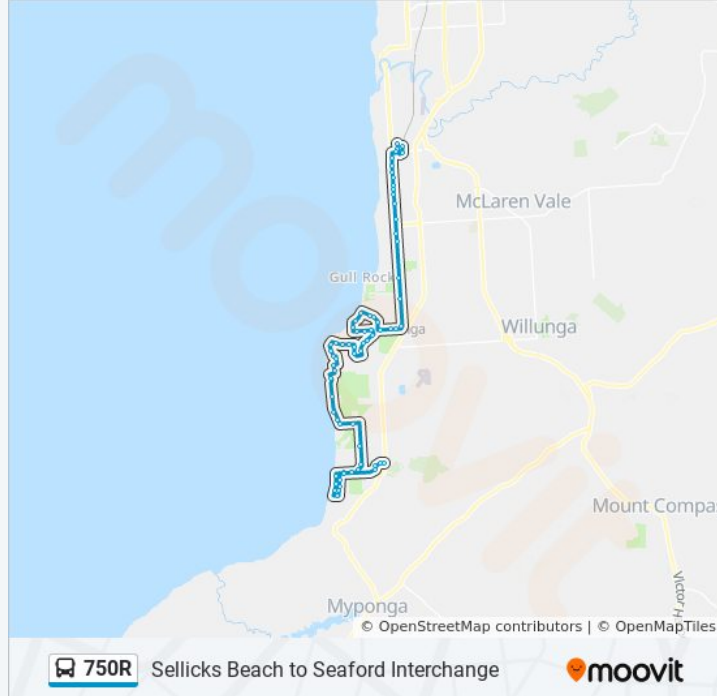

Line Summary:

Stop 133 Monaco Blvd - West side

Stop 132 Justs Rd - West side

Stop 131 Justs Rd - West side

Stop 130A Norman Rd - South side

Stop 130 Norman Rd - South side

Stop 129 The Esplanade - West side

Stop 117 Rowley Rd - East side

Stop 116 Pridham Blvd - West side

Stop 115 Pridham Blvd - West side

Stop 114A Pridham Blvd - West side

Stop 114 Pridham Blvd - West side

Stop 113A Quinliven Rd - South side

Stop 113 Quinliven Rd - South side

Stop 112A Quinliven Rd - South side

Stop 112 Rowley Rd - West side

Stop 110 The Esplanade - West side

Stop 109 The Esplanade - West side

Stop 108 Port Rd - North side

Stop 107 Port Rd - North side

Stop 106 Bowering Rd - East side

Stop 105 Quinliven Rd - North side

Stop 102 Port Rd - North side

Stop 101 Port Rd - North side

Stop 100 Old Coach Rd - West side

Stop 99 Old Coach Rd - West side

Stop 98 Old Coach Rd - West side

Stop 96 Old Coach Rd - West side