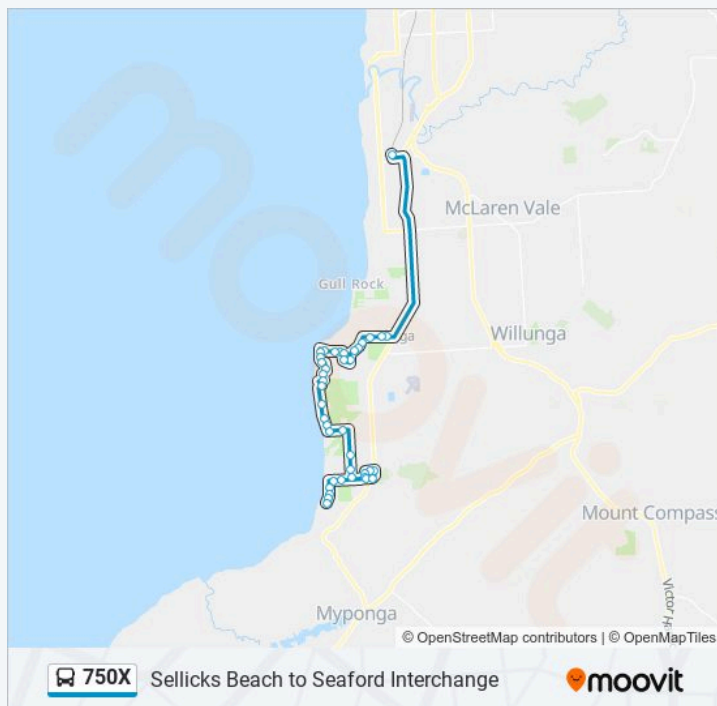

Stop 116 Pridham Blvd - East side

Stop 117 Rowley Rd - West side

Stop 117A Rowley Rd - West side

Stop 118 Butterworth Rd - South side

Stop 119 Butterworth Rd - South side

Stop 120 Butterworth Rd - South side

Stop 121 Croser Ave - East side

Stop 121A Croser Ave - East side

Stop 122A Croser Ave - East side

Stop 123 Dover St - East side

Stop 124 Storey Ave - East side

Stop 125 Palmer St - South side

Stop 126 The Esplanade - East side

Stop 127 The Esplanade - East side

Stop 128 The Esplanade - East side

Stop 129 The Esplanade - East side

Stop 130 Norman Rd - North side

Stop 130A Norman Rd - North side

Stop 131 Justs Rd - East side

Stop 132 Justs Rd - East side

Stop 134 Justs Rd - East side

Stop 135 Sellicks Beach Rd - North side

Stop 136 Sellicks Beach Rd - North side

Stop 137 Perth St - South side

Stop 138 George Pde - South side

Stop 139 George Pde - South side

Stop 140 Norman Victory Pde - East side

Stop 141 Sellicks Beach Rd - South side

Stop 142 Sellicks Beach Rd - South side

Stop 143 Alexander St - East side

Stop 144 Alexander St - East side

Stop 145 Alexander St - East side

750X bus Info

Direction: Sellicks Beach

Stops: 40

Trip Duration: 45 min

Line Summary: