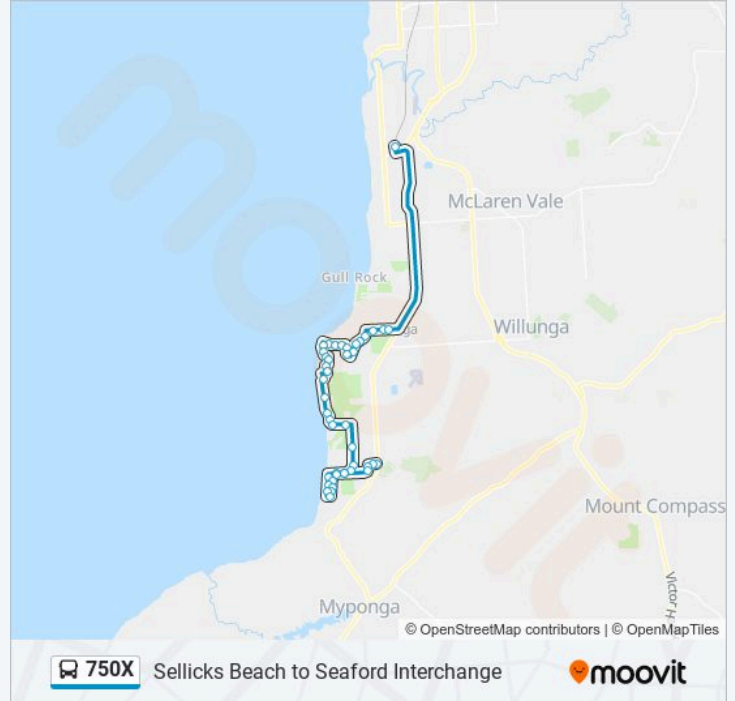

Stop 125 Storey Ave - West side

Stop 124 Storey Ave - West side

Stop 123 Dover St - West side

Stop 122A Aldinga Beach Rd - South side

Stop 121A Croser Ave - West side

Stop 121 Croser Ave - West side

Stop 120 Butterworth Rd - North side

Stop 119 Butterworth Rd - North side

Stop 118 Butterworth Rd - North side

Stop 117A Rowley Rd - East side

Stop 117 Rowley Rd - East side

Stop 116 Pridham Blvd - West side

Stop 115 Pridham Blvd - West side

Stop 114A Pridham Blvd - West side

Stop 114 Pridham Blvd - West side

Stop 105 Quinliven Rd - North side

Stop 102 Port Rd - North side

Stop 101 Port Rd - North side

Zone B Seaford Interchange

Direction: Sellicks Beach

40 stops

[VIEW LINE SCHEDULE](#)

Zone A Seaford Interchange

Stop 101 Port Rd - South side

Stop 102 Port Rd - South side

Stop 105 Quinliven Rd - South side

Stop 114 Pridham Blvd - East side

Stop 114A Pridham Blvd - East side

Stop 115 Pridham Blvd - East side