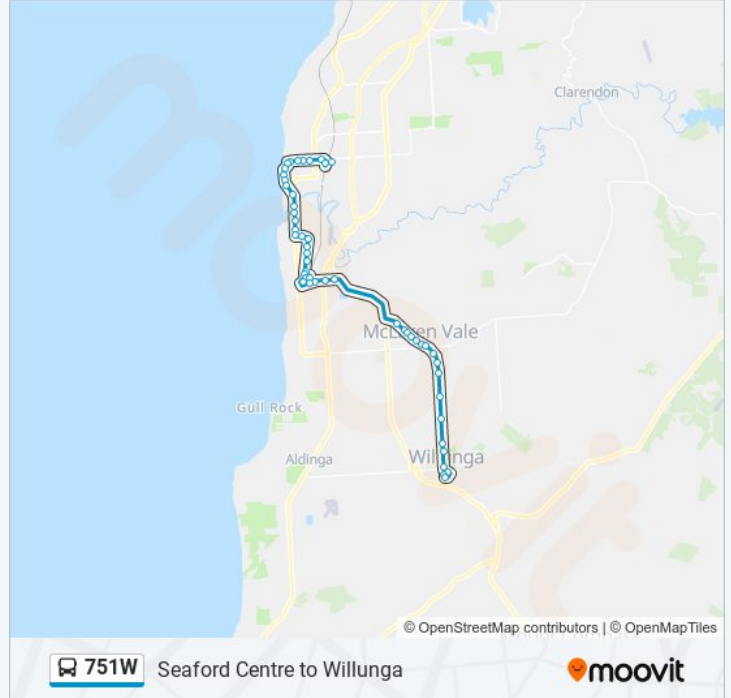

 **751W**

Seaford Centre to Willunga

Get The App

The 751W bus line Seaford Centre to Willunga has one route. For regular weekdays, their operation hours are:

(1) Willunga: 07:57 - 19:30

Use the Moovit App to find the closest 751W bus station near you and find out when is the next 751W bus arriving.

**Direction: Willunga**

50 stops

[VIEW LINE SCHEDULE](#)

Zone E Colonnades Interchange

Zone B Noarlunga Centre Interchange - West side

Stop 65 Beach Rd - South side

Stop 66 Beach Rd - South side

Stop 67 Beach Rd - South side

Stop 68 Beach Rd - South side

Stop 69 Beach Rd - South side

Stop 69A Witton Rd - East side

Stop 70 Witton Rd - South East side

Stop 71 Witton Rd - East side

Stop 72 Witton Rd - North East side

Stop 73 Saltfleet St - North East side

**751W bus Info**

**Direction:** Willunga

**Stops:** 50

**Trip Duration:** 53 min

**Line Summary:**

Stop 83A Grand Blvd - East side  
 Stop 84 Grand Blvd - East side  
 Stop 84A Grand Blvd - East side  
 Stop 84B Grand Blvd - East side  
 Stop 85 The Parade - South side  
 Stop 84G Griffiths Dr - North side  
 Zone A Seaford Interchange  
 Stop 84 Griffiths Dr - North West side  
 Stop 84A Robinson Rd - North side  
 Stop 85 Robinson Rd - North side  
 Stop 86 Main Rd - North East side  
 Stop 87 Main Rd - North East side  
 Stop 88 Main Rd - North East side  
 Stop 89 Main Rd - North East side  
 Stop 90 Main Rd - North East side  
 Stop 91 Main Rd - North East side  
 Stop 92 Main Rd - North East side  
 Stop 93 Main Rd - East side  
 Stop 94 Main Rd - East side  
 Stop 94A Main Rd - East side  
 Stop 94B Main Rd - East side  
 Stop 94C Main Rd - East side  
 Stop 95 Main Rd - East side  
 Stop 96 Main Rd - East side  
 Stop 97 Main Rd - East side  
 Stop 97A High St - North East side  
 Stop 97B St Judes St - South side  
 Stop 97C St Andrews Tce - West side