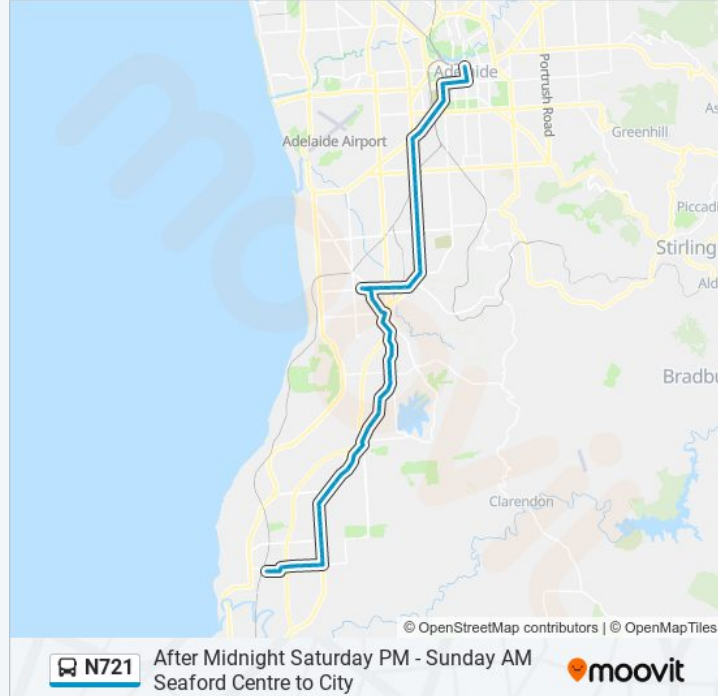

Stop 29C Sturt Rd - South side

Stop 29D Sturt Rd - South side

Zone C Marion Interchange - North side

Stop 32 Diagonal Rd - East side

Stop 31 Diagonal Rd - East side

Stop 33D Diagonal Rd - North East side

Stop 32D Diagonal Rd - North East side

Stop 31D Diagonal Rd - North East side

Stop 30A Main South Rd - South East side

Stop 31 Main South Rd - South East side

Stop 32 Main South Rd - East side

Stop 33 Main South Rd - East side

Stop 34 Main South Rd - East side