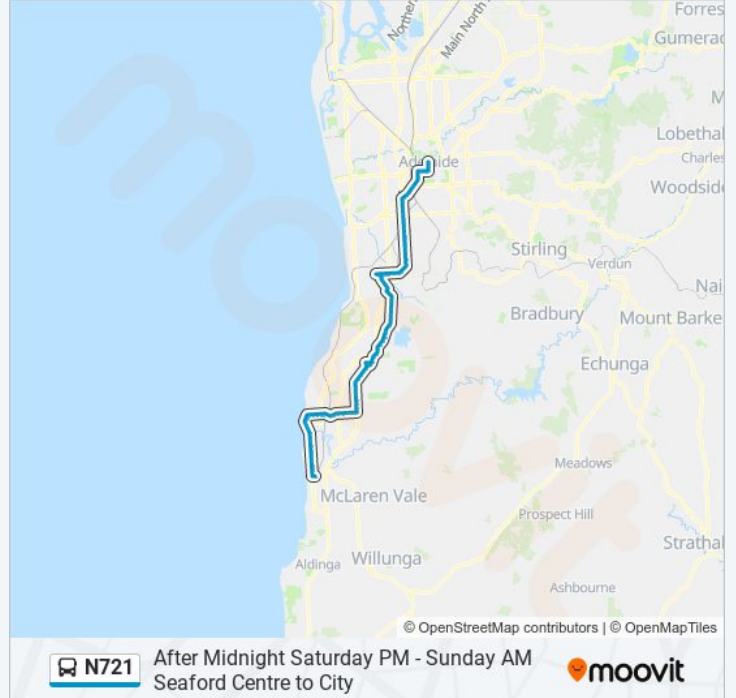

Stop 51 Main South Rd - West side

Stop 50 Main South Rd - North West side

Stop 49 Main South Rd - North West side

Stop 48 Main South Rd - North West side

Stop 47 Main South Rd - North West side

Stop 46 Main South Rd - North West side

Stop 45A Grant Rd - South side

Zone B Old Reynella Interchange

Stop 44 Old South Rd - West side

Stop 43 Old South Rd - North West side

Stop 42 Old South Rd - West side

Stop 40 Panalatinga Rd - West side

Stop 39 Main South Rd - West side

Stop 38 Main South Rd - North West side

Stop 37 Main South Rd - West side

Stop 36 Main South Rd - West side

Stop 35 Main South Rd - West side

Stop 34 Main South Rd - West side

Stop 33 Main South Rd - West side

Stop 32 Diagonal Rd - West side

Zone I Marion Interchange - South side

Stop 29D Sturt Rd - North side

Stop 29C Sturt Rd - North side

Stop 29B Sturt Rd - North side

Stop 29A Sturt Rd - North side

Stop 28 Sturt Rd - North side