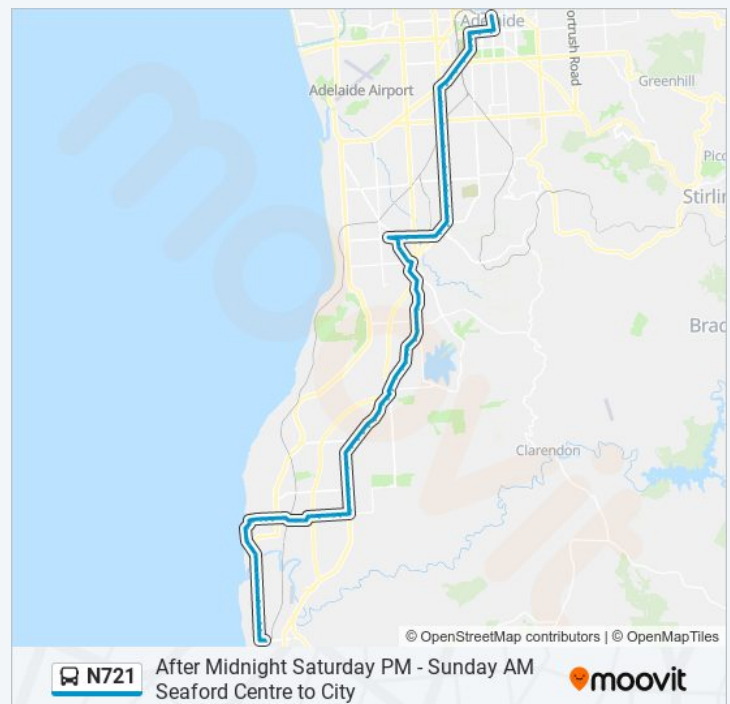

Stop 23 South Rd - East side

N721 bus Time Schedule

Seaford Route Timetable:

Sunday	02:30 - 04:30
Monday	Not Operational
Tuesday	Not Operational
Wednesday	Not Operational
Thursday	Not Operational
Friday	Not Operational
Saturday	Not Operational

N721 bus Info

Direction: Seaford

Stops: 102

Trip Duration: 64 min

Line Summary:

Stop 25 Main South Rd - South East side

Stop 26 Main South Rd - South East side

Stop 27 Sturt Rd - South side

Stop 29 Sturt Rd - South side

Stop 29A Sturt Rd - South side

Stop 29B Sturt Rd - South side

Stop 29C Sturt Rd - South side

Stop 29D Sturt Rd - South side

Zone C Marion Interchange - North side

Stop 32 Diagonal Rd - East side