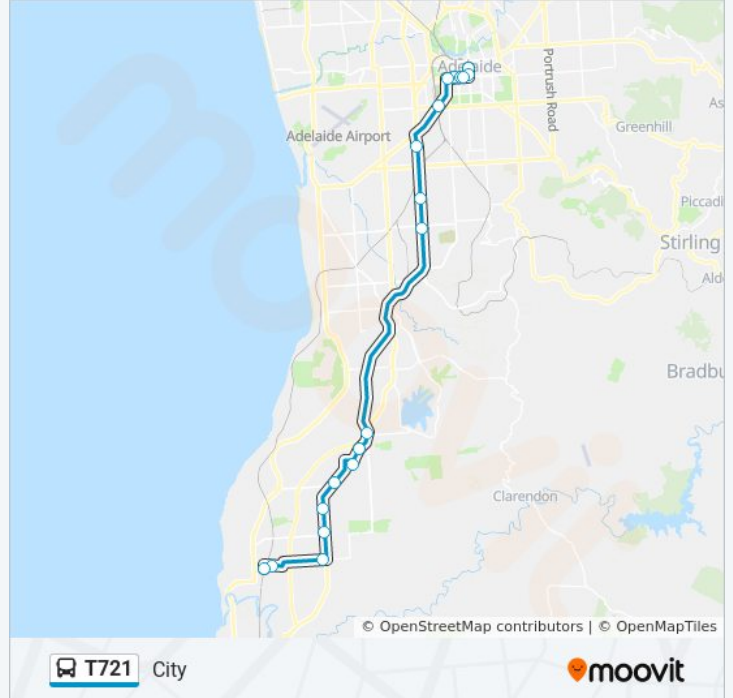

Direction: City

19 stops

[VIEW LINE SCHEDULE](#)

Zone E Noarlunga Centre Interchange - East side

Zone B Colonnades Interchange

Stop 59 Beach Rd - North side

Stop 55 Main South Rd - West side

Stop 52 Main South Rd - West side

Stop 1 Anzac Hwy - North West side

Stop B1 Grote St - North side

Stop B2 Grote St - North side

Stop D1 Grote St - North side

Stop D2 Grote St - North side

Stop U2 Victoria Sq - North West side

Stop W2 King William St - West side

T721 bus Info

Direction: City

Stops: 19

Trip Duration: 62 min

Line Summary:

Direction: Noarlunga

18 stops

[VIEW LINE SCHEDULE](#)

- Stop B1 King William St - East side
- Stop D2 King William St - East side
- Stop W Grote St - South side
- Stop X1 Grote St - South side
- Stop Y1 Grote St - South side
- Stop 1 Anzac Hwy - South East side
- Stop 7 South Rd - East side
- Stop 13 South Rd - East side
- Stop 18 South Rd - East side
- Stop 40 Panalatinga Rd - East side
- Stop 43 Old South Rd - East side
- Zone C Old Reynella Interchange
- Stop 48 Main South Rd - East side
- Stop 52 Main South Rd - East side
- Stop 55 Main South Rd - East side
- Stop 59 Beach Rd - South side
- Zone C Colonnades Interchange
- Zone A Noarlunga Centre Interchange - West side