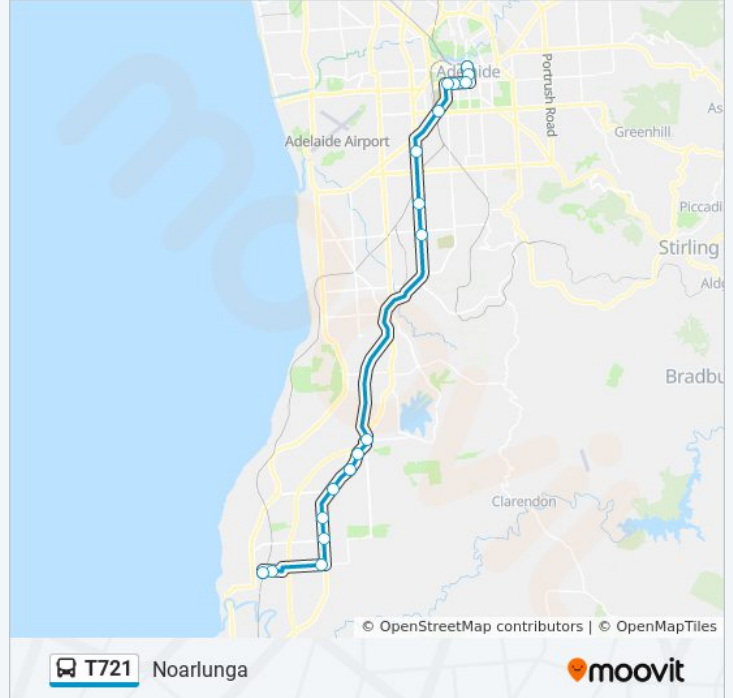

 T721

City

[View In Website Mode](#)

The T721 bus line (City) has 2 routes. For regular weekdays, their operation hours are:

(1) City: 6:11 AM - 8:38 AM(2) Noarlunga: 3:30 PM - 7:10 PM

Use the Moovit App to find the closest T721 bus station near you and find out when is the next T721 bus arriving.

T721 bus Info

Direction: City

Stops: 19

Trip Duration: 62 min

Line Summary:

Direction: Noarlunga

18 stops

[VIEW LINE SCHEDULE](#)

- Stop B1 King William St - East side
- Stop D2 King William St - East side
- Stop W Grote St - South side
- Stop X1 Grote St - South side
- Stop Y1 Grote St - South side
- Stop 1 Anzac Hwy - South East side
- Stop 7 South Rd - East side
- Stop 13 South Rd - East side
- Stop 18 South Rd - East side
- Stop 40 Panalatinga Rd - East side
- Stop 43 Old South Rd - East side
- Zone C Old Reynella Interchange
- Stop 48 Main South Rd - East side
- Stop 52 Main South Rd - East side
- Stop 55 Main South Rd - East side
- Stop 59 Beach Rd - South side
- Zone C Colonnades Interchange
- Zone A Noarlunga Centre Interchange - West side

T721 bus Info

Direction: Noarlunga

Stops: 18

Trip Duration: 59 min

Line Summary:

T721 bus time schedules and route maps are available in an offline PDF at moovitapp.com. Use the [Moovit App](#) to see live bus times, train schedule or subway schedule, and step-by-step directions for all public transit in Adelaide.