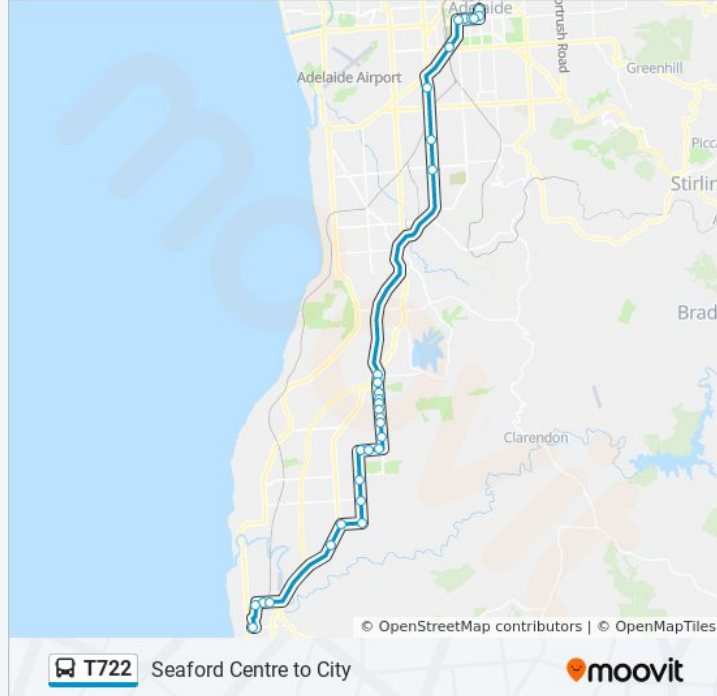

Seaford Centre to City

Get The App

The T722 bus line (Seaford Centre to City) has 2 routes. For regular weekdays, their operation hours are:

(1) City: 06:17 - 07:43 (2) Seaford: 16:10 - 18:20

Use the Moovit App to find the closest T722 bus station near you and find out when is the next T722 bus arriving.

**T722 bus Info**

**Direction:** City

**Stops:** 31

**Trip Duration:** 71 min

**Line Summary:**

- Stop 13 South Rd - West side
- Stop 7 South Rd - West side
- Stop 1 Anzac Hwy - North West side
- Stop B1 Grote St - North side
- Stop B2 Grote St - North side
- Stop D1 Grote St - North side
- Stop D2 Grote St - North side
- Stop U2 Victoria Sq - North West side
- Stop W2 King William St - West side

### Direction: Seaford

29 stops

[VIEW LINE SCHEDULE](#)

- Stop B1 King William St - East side
- E1 - King William Street - East side
- Stop W Grote St - South side
- Stop X1 Grote St - South side
- Stop Y1 Grote St - South side
- Stop 1 Anzac Hwy - South East side
- Stop 7 South Rd - East side
- Stop 13 South Rd - East side
- Stop 18 South Rd - East side
- Stop 40 Panalatinga Rd - East side
- Stop 70B Panalatinga Rd - East side
- Stop 70C Panalatinga Rd - East side
- Stop 44 Panalatinga Rd - East side
- Stop 44A Panalatinga Rd - East side
- Stop 45 Panalatinga Rd - East side
- Stop 45A Panalatinga Rd - East side
- Stop 46 Panalatinga Rd - East side
- Stop 48 / Zone A Woodcroft Community Centre

### T722 bus Info

**Direction:** Seaford

**Stops:** 29

**Trip Duration:** 68 min

**Line Summary:**

- Stop 49 Bains Rd - South side
- Stop 50A Bains Rd - South side
- Stop 53 States Rd - East side
- Stop 55 States Rd - East side
- Stop 55D Penneys Hill Rd - South side
- Stop 57 Penneys Hill Rd - South side
- Stop 71 Main South Rd - East side
- Stop 81 Seaford Rd - South side
- Stop 82 Seaford Rd - South side
- Stop 83A Grand Blvd - East side
- Stop 85 The Parade - South side