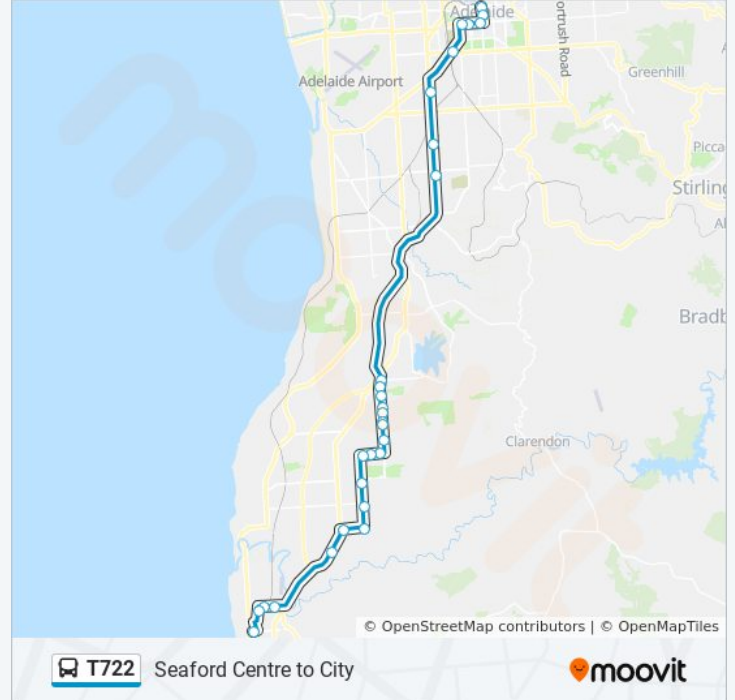

Seaford Centre to City

Get The App

The T722 bus line (Seaford Centre to City) has 2 routes. For regular weekdays, their operation hours are:

(1) City: 06:17 - 07:43 (2) Seaford: 16:10 - 18:20

Use the Moovit App to find the closest T722 bus station near you and find out when is the next T722 bus arriving.

**T722 bus Info**

**Direction:** City

**Stops:** 31

**Trip Duration:** 71 min

**Line Summary:**

- Stop 13 South Rd - West side
- Stop 7 South Rd - West side
- Stop 1 Anzac Hwy - North West side
- Stop B1 Grote St - North side
- Stop B2 Grote St - North side
- Stop D1 Grote St - North side
- Stop D2 Grote St - North side
- Stop U2 Victoria Sq - North West side
- Stop W2 King William St - West side

### Direction: Seaford

29 stops

[VIEW LINE SCHEDULE](#)

- Stop B1 King William St - East side
- E1 - King William Street - East side
- Stop W Grote St - South side
- Stop X1 Grote St - South side
- Stop Y1 Grote St - South side
- Stop 1 Anzac Hwy - South East side
- Stop 7 South Rd - East side
- Stop 13 South Rd - East side
- Stop 18 South Rd - East side
- Stop 40 Panalatinga Rd - East side
- Stop 70B Panalatinga Rd - East side
- Stop 70C Panalatinga Rd - East side
- Stop 44 Panalatinga Rd - East side
- Stop 44A Panalatinga Rd - East side
- Stop 45 Panalatinga Rd - East side
- Stop 45A Panalatinga Rd - East side
- Stop 46 Panalatinga Rd - East side
- Stop 48 / Zone A Woodcroft Community Centre

### T722 bus Info

**Direction:** Seaford

**Stops:** 29

**Trip Duration:** 68 min

**Line Summary:**

- Stop 49 Bains Rd - South side
- Stop 50A Bains Rd - South side
- Stop 53 States Rd - East side
- Stop 55 States Rd - East side
- Stop 55D Penneys Hill Rd - South side
- Stop 57 Penneys Hill Rd - South side
- Stop 71 Main South Rd - East side
- Stop 81 Seaford Rd - South side
- Stop 82 Seaford Rd - South side
- Stop 83A Grand Blvd - East side
- Stop 85 The Parade - South side