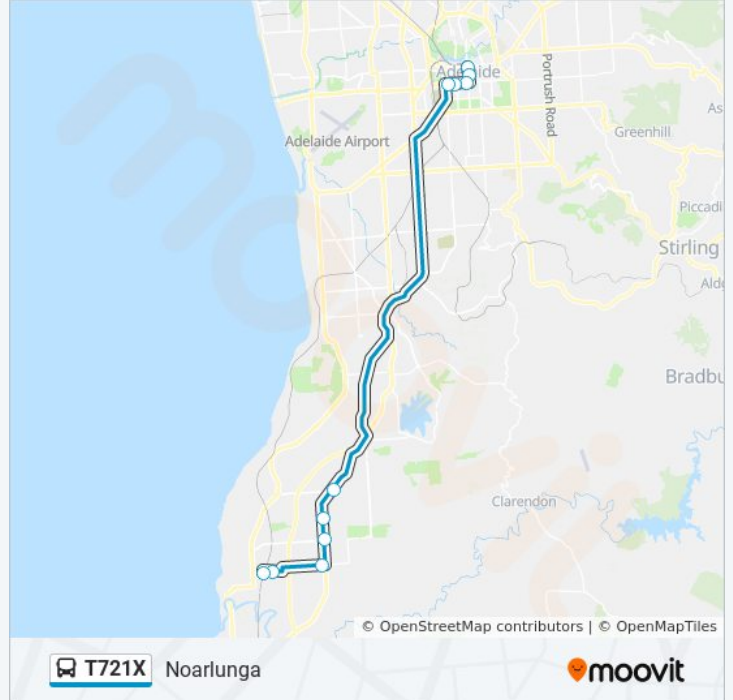

T721X bus time schedules and route maps are available in an offline PDF at moovitapp.com. Use the [Moovit App](#) to see live bus times, train schedule or subway schedule, and step-by-step directions for all public transit in Adelaide.

[About Moovit](#) • [MaaS Solutions](#) • [Supported Countries](#) • [Mooviter Community](#)

© 2024 Moovit - All Rights Reserved

Check Live Arrival Times