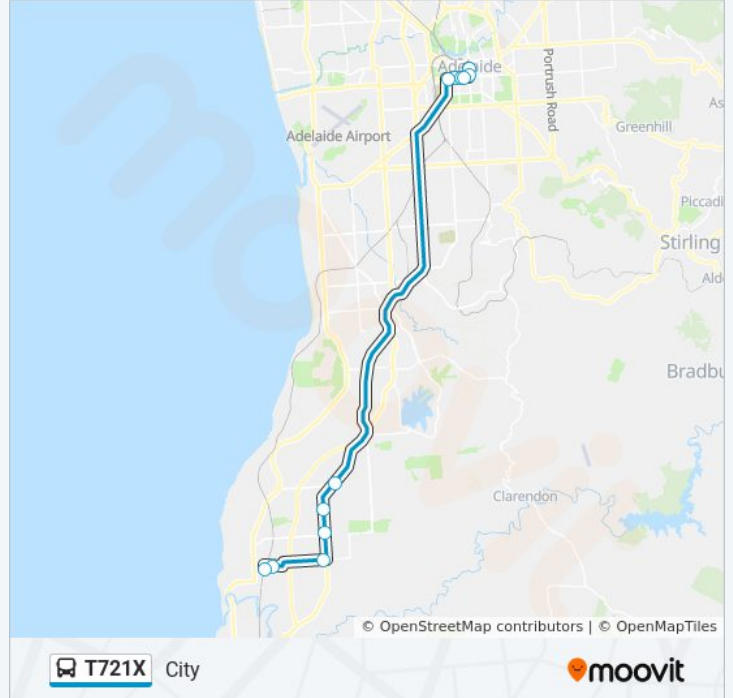

Direction: City

12 stops

[VIEW LINE SCHEDULE](#)

Zone E Noarlunga Centre Interchange - East side

Zone B Colonnades Interchange

Stop 59 Beach Rd - North side

Stop 55 Main South Rd - West side

Stop 52 Main South Rd - West side

Stop 48 Main South Rd - North West side

Stop B1 Grote St - North side

Stop B2 Grote St - North side

Stop D1 Grote St - North side

Stop D2 Grote St - North side

Stop U2 Victoria Sq - North West side

Stop W2 King William St - West side

T721X bus Info

Direction: City

Stops: 12

Trip Duration: 58 min

Line Summary:

Direction: Noarlunga

11 stops

[VIEW LINE SCHEDULE](#)

Stop B1 King William St - East side

E1 - King William Street - East side

Stop W Grote St - South side

Stop X1 Grote St - South side

Stop Y1 Grote St - South side

Stop 48 Main South Rd - East side

Stop 52 Main South Rd - East side