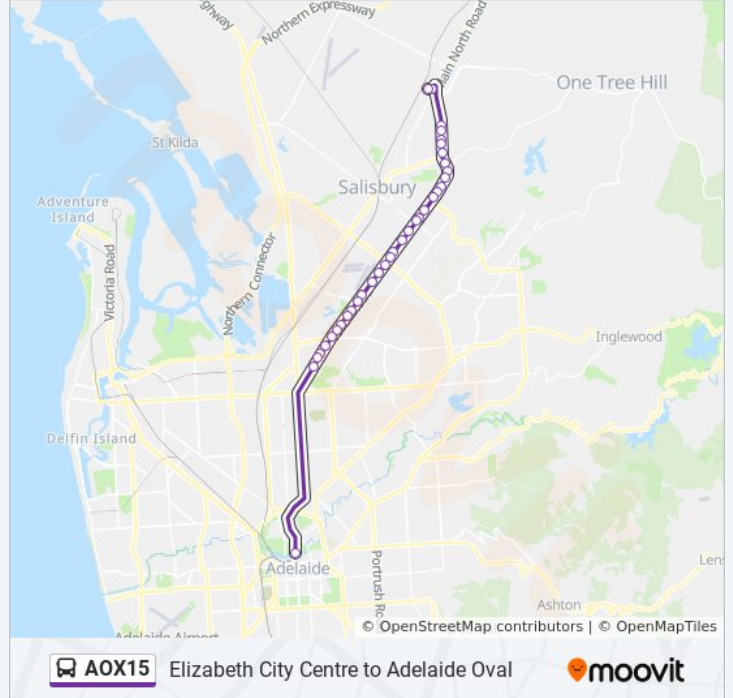

Use the Moovit App to find the closest AOX15 bus station near you and find out when is the next AOX15 bus arriving.

Direction: Adelaide Oval

35 stops

[VIEW LINE SCHEDULE](#)

Zone C Elizabeth City Centre - North West side

Direction: Elizabeth Shopping Centre

35 stops

[VIEW LINE SCHEDULE](#)

- Stop AOX15 King William Rd - West side
- Stop 29 Main North Rd - West side
- Stop 30 Main North Rd - West side
- Stop 31 Main North Rd - West side
- Stop 32 Main North Rd - West side
- Stop 33 Main North Rd - West side
- Stop 33A Main North Rd - West side
- Stop 34 Main North Rd - West side
- Stop 35 Main North Rd - North West side
- Stop 36 Main North Rd - North West side
- Stop 37 Main North Rd - North West side
- Stop 38 Main North Rd - North West side
- Stop 39 Main North Rd - West side
- Stop 40 Main North Rd - West side
- Stop 41 Main North Rd - West side

AOX15 bus Info

Direction: Elizabeth Shopping Centre

Stops: 35

Trip Duration: 50 min

Line Summary:

- Stop 43 Main North Rd - West side
- Stop 44 Main North Rd - West side
- Stop 45 Main North Rd - West side
- Stop 46 Main North Rd - North West side
- Stop 47 Main North Rd - North West side
- Stop 48 Main North Rd - West side
- Stop 48A Main North Rd - North West side
- Stop 49 Main North Rd - North West side
- Stop 50 Main North Rd - North West side
- Stop 51 Main North Rd - North West side
- Stop 52 Main North Rd - North West side
- Stop 53 Main North Rd - West side
- Stop 54 Main North Rd - South West side
- Stop 55 Main North Rd - West side
- Stop 56 Main North Rd - West side
- Stop 56A Main North Rd - West side
- Stop 57 Main North Rd - West side
- Stop 58 Main North Rd - West side
- Stop 65A Oxenham Dr - South side
- Zone E Elizabeth City Centre - South side