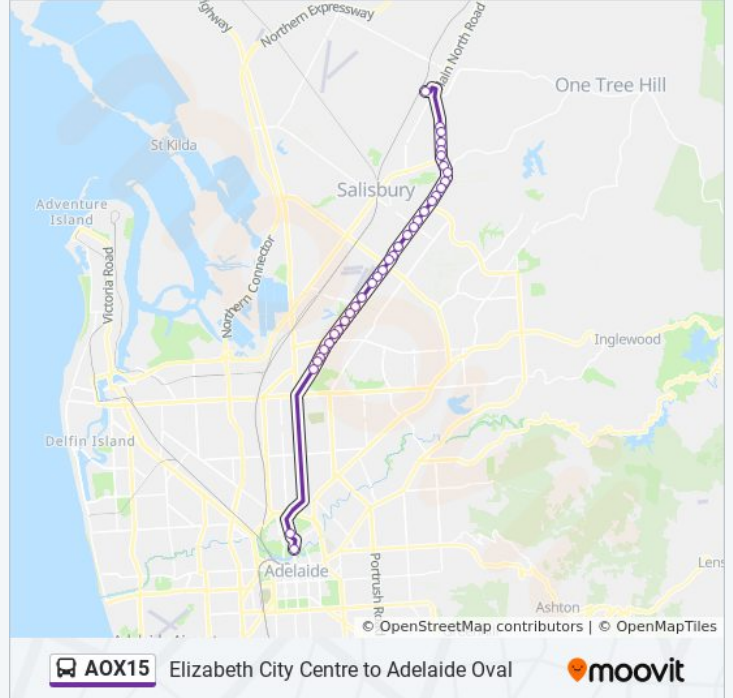

Use the Moovit App to find the closest AOX15 bus station near you and find out when is the next AOX15 bus arriving.

Direction: Adelaide Oval

35 stops

[VIEW LINE SCHEDULE](#)

Zone C Elizabeth City Centre - North West side

AOX15 bus Info

Direction: Adelaide Oval

Stops: 35

Trip Duration: 55 min

Line Summary:

- Stop 39 Main North Rd - East side
- Stop 38 Main North Rd - South East side
- Stop 37 Main North Rd - South East side
- Stop 36 Main North Rd - South East side
- Stop 35 Main North Rd - South East side
- Stop 34 Main North Rd - South East side
- Stop 33A Main North Rd - South East side
- Stop 33 Main North Rd - South East side
- Stop 32 Main North Rd - East side
- Stop 31 Main North Rd - South East side
- Stop 30 Main North Rd - East side
- Stop 29 Main North Rd - East side
- Stop 3 O'Connell St - East side
- Stop 1 King William Rd - East side

Direction: Elizabeth Shopping Centre

35 stops

[VIEW LINE SCHEDULE](#)

- Stop AOX15 King William Rd - West side
- Stop 29 Main North Rd - West side
- Stop 30 Main North Rd - West side
- Stop 31 Main North Rd - West side
- Stop 32 Main North Rd - West side
- Stop 33 Main North Rd - West side
- Stop 33A Main North Rd - West side
- Stop 34 Main North Rd - West side
- Stop 35 Main North Rd - North West side
- Stop 36 Main North Rd - North West side
- Stop 37 Main North Rd - North West side
- Stop 38 Main North Rd - North West side
- Stop 39 Main North Rd - West side
- Stop 40 Main North Rd - West side
- Stop 41 Main North Rd - West side