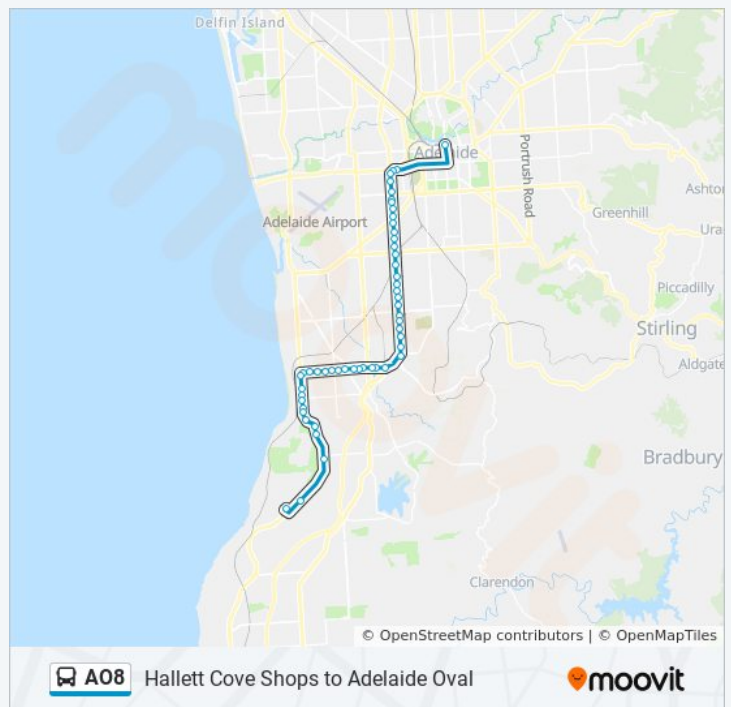

Direction: Adelaide Oval

54 stops

[VIEW LINE SCHEDULE](#)

- Zone A Hallett Cove Shopping Centre
- Stop 52C Lonsdale Rd - North West side
- Stop 45 Lonsdale Rd - West side
- Stop 44A Ocean Blvd - West side
- Stop 44 Ocean Blvd - West side
- Stop 43 Ocean Blvd - South West side
- Stop 42 Brighton Rd - West side
- Stop 41 Brighton Rd - West side
- Stop 40 Brighton Rd - West side
- Stop 39 Brighton Rd - West side
- Stop 38 Brighton Rd - West side
- Stop 37 Brighton Rd - West side
- Stop 35 Sturt Rd - North side
- Stop 34A Sturt Rd - North side
- Stop 34 Sturt Rd - North side
- Stop 33 Sturt Rd - North side
- Stop 32 Sturt Rd - North side
- Stop 31 Sturt Rd - North side
- Zone I Marion Interchange - South side
- Stop 29D Sturt Rd - North side
- Stop 29C Sturt Rd - North side
- Stop 29B Sturt Rd - North side

Stop 27 Sturt Rd - South side

Stop 29 Sturt Rd - South side

Stop 29A Sturt Rd - South side

AO8 bus Time Schedule

Hallett Cove Route Timetable:

Sunday	Not Operational
Monday	Not Operational
Tuesday	Not Operational
Wednesday	Not Operational
Thursday	21:40 - 22:10
Friday	21:40 - 22:10
Saturday	Not Operational

AO8 bus Info

Direction: Hallett Cove

Stops: 52

Trip Duration: 50 min

Line Summary:

Stop 29B Sturt Rd - South side

Stop 29C Sturt Rd - South side

Stop 29D Sturt Rd - South side

Zone F Marion Interchange - South side

Stop 31 Sturt Rd - South side

Stop 32 Sturt Rd - South side

Stop 33 Sturt Rd - South side

Stop 34 Sturt Rd - South side

Stop 34A Sturt Rd - South side

Stop 35 Sturt Rd - South side