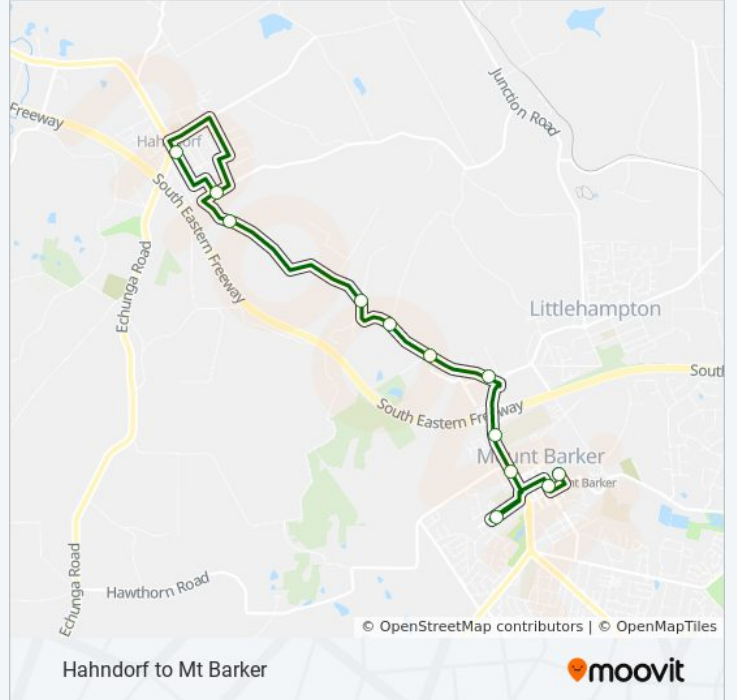

Hahndorf to Mt Barker

[View In Website Mode](#)

The HL2 bus line Hahndorf to Mt Barker has one route. For regular weekdays, their operation hours are:

(1) Mt Barker Kmart: 9:30 AM

Use the Moovit App to find the closest HL2 bus station near you and find out when is the next HL2 bus arriving.

Direction: Mt Barker Kmart

12 stops

[VIEW LINE SCHEDULE](#)

- Stop Windsor Ave Terminus
- Stop 55 Mt Barker Rd - East side
- Stop 57 Mt Barker Rd - North side
- Stop 58 Mt Barker Rd - East side
- Stop 59 Mt Barker Rd - North East side
- Stop 60 Mt Barker Rd - North East side
- Stop 61 Mt Barker Rd - North side
- Stop 62 Adelaide Rd - East side
- Stop 63 Adelaide Rd - East side
- Zone B Dumas St Park 'n' Ride
- Stop 64 Hutchinson St - East side
- Stop Cameron Rd Terminus

HL2 bus Info

Direction: Mt Barker Kmart

Stops: 12

Trip Duration: 30 min

Line Summary:

HL2 bus time schedules and route maps are available in an offline PDF at moovitapp.com. Use the [Moovit App](#) to see live bus times, train schedule or subway schedule, and step-by-step directions for all public transit in Adelaide.