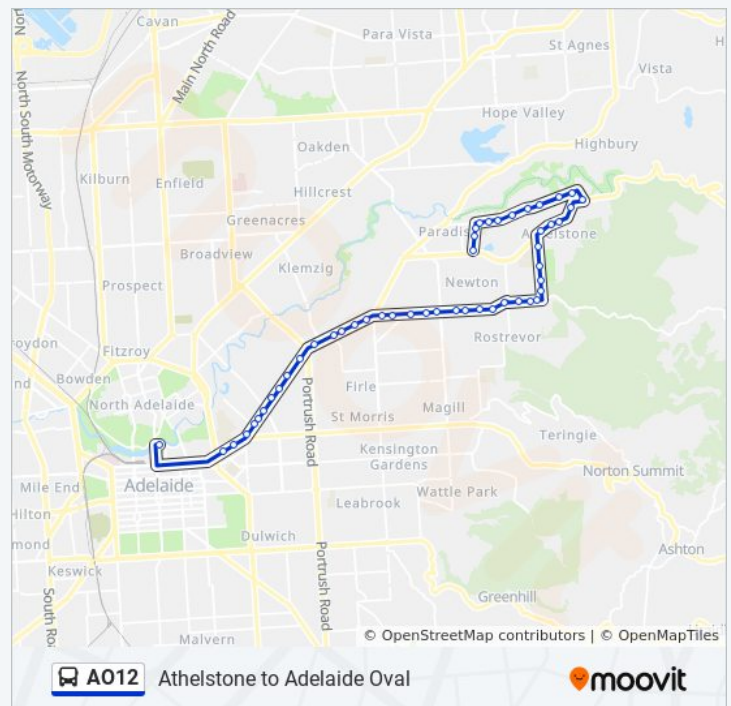

Stop 4 Payneham Rd - South East side

Stop 3 North Tce - South East side

Stop 2 North Tce - South East side

Stop AO12 Victoria Dr - South side

Direction: Athelstone

49 stops

[VIEW LINE SCHEDULE](#)

Stop AO12 Victoria Dr - South side

Stop 2 North Tce - North West side

A012 bus Time Schedule

Athelstone Route Timetable:

Sunday	Not Operational
Monday	Not Operational
Tuesday	Not Operational

- Stop 3 North Tce - North side
- Stop 4 Payneham Rd - North West side
- Stop 5 Payneham Rd - North West side
- Stop 6 Payneham Rd - North West side
- Stop 7 Payneham Rd - North West side
- Stop 8 Payneham Rd - West side
- Stop 9 Payneham Rd - West side
- Stop 10 Payneham Rd - West side
- Stop 12 Payneham Rd - North West side
- Stop 13 Payneham Rd - North side
- Stop 14 Payneham Rd - North West side
- Stop 15 Payneham Rd - North West side
- Stop 16 Payneham Rd - North West side
- Stop 17 Payneham Rd - North West side
- Stop 18 Montacute Rd - North side
- Stop 19 Montacute Rd - North side
- Stop 20 Montacute Rd - North side
- Stop 21 Montacute Rd - North side
- Stop 22 Montacute Rd - North side
- Stop 23 Montacute Rd - North side
- Stop 23A Montacute Rd - North side
- Stop 24 Montacute Rd - North side
- Stop 25 Montacute Rd - North side
- Stop 26 Montacute Rd - North side
- Stop 27 Montacute Rd - North side
- Stop 28 Montacute Rd - North side
- Stop 29 Montacute Rd - North side
- Stop 30 Maryvale Rd - West side
- Stop 31 Maryvale Rd - West side
- Stop 32 Maryvale Rd - West side
- Stop 33M Maryvale Rd - West side
- Stop 34 Gorge Rd - North West side
- Stop 35 Gorge Rd - North side

Wednesday	Not Operational
Thursday	Not Operational
Friday	Not Operational
Saturday	10:00 PM - 10:25 PM

A012 bus Info

Direction: Athelstone
Stops: 49
Trip Duration: 42 min
Line Summary:

Stop 36 Gorge Rd - North side