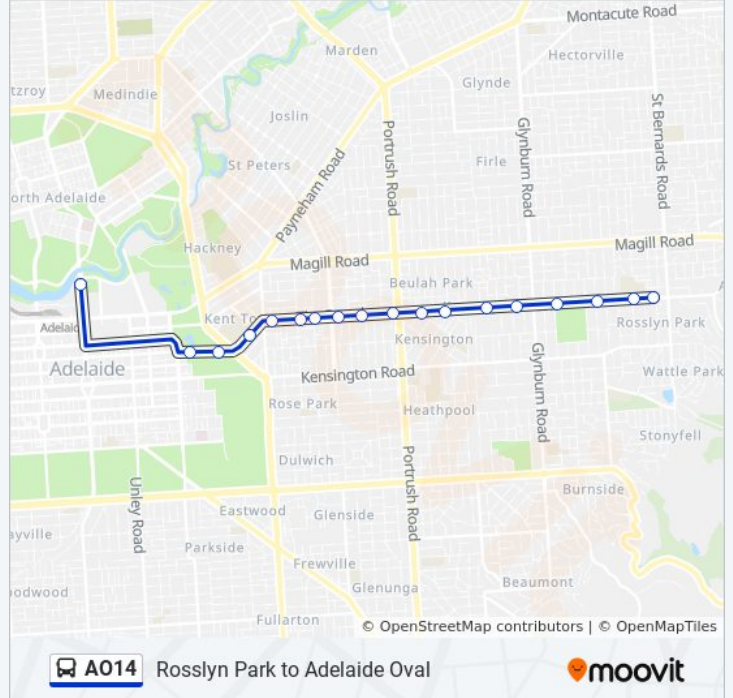

Direction: Adelaide Oval

18 stops

[VIEW LINE SCHEDULE](#)

- Stop 18 The Parade - South side
- Stop 17 The Parade - South side
- Stop 16 The Parade - South side
- Stop 15 The Parade - South side
- Stop 14 The Parade - South side
- Stop 13 The Parade - South side
- Stop 12 The Parade - South side
- Stop 11 The Parade - South side
- Stop 10 The Parade - South side
- Stop 9 The Parade - South side
- Stop 8 The Parade - South side
- Stop 7 The Parade - South side
- Stop 6 The Parade - South side
- Stop 5 The Parade - South side
- Stop 3 Flinders St - South East side
- Stop 2 Bartels Rd - South side
- Stop 1 Bartels Rd - South side
- Stop Z4 King William Rd - West side

AO14 bus Info

Direction: Adelaide Oval

Stops: 18

Trip Duration: 37 min

Line Summary:

Direction: Rosslyn Park

18 stops

[VIEW LINE SCHEDULE](#)

- Stop AO14 Victoria Dr - North side
- Stop 1 Bartels Rd - North side
- Stop 2 Bartels Rd - North side
- Stop 3 Flinders St - North West side
- Stop 5 The Parade - North side
- Stop 6 The Parade - North side
- Stop 7 The Parade - North side
- Stop 8 The Parade - North side
- Stop 9 The Parade - North West side
- Stop 10 The Parade - North side
- Stop 11 The Parade - North side
- Stop 12 The Parade - North side
- Stop 13 The Parade - North side
- Stop 14 The Parade - North side
- Stop 15 The Parade - North side
- Stop 16 The Parade - North side
- Stop 17 The Parade - North side
- Stop 18 The Parade - North side

A014 bus Info

Direction: Rosslyn Park

Stops: 18

Trip Duration: 27 min

Line Summary:

A014 bus time schedules and route maps are available in an offline PDF at moovitapp.com. Use the [Moovit App](#) to see live bus times, train schedule or subway schedule, and step-by-step directions for all public transit in Adelaide.