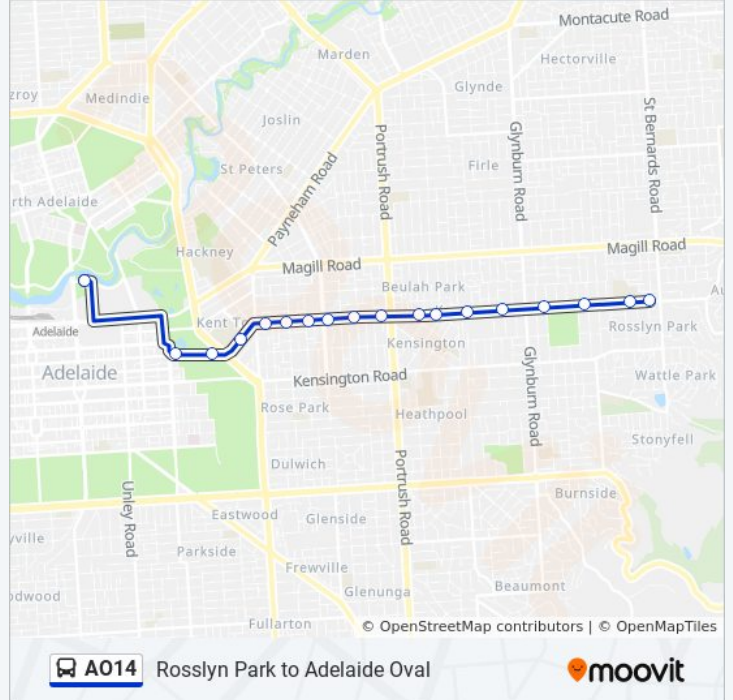

Direction: Adelaide Oval

18 stops

[VIEW LINE SCHEDULE](#)

- Stop 18 The Parade - South side
- Stop 17 The Parade - South side
- Stop 16 The Parade - South side
- Stop 15 The Parade - South side
- Stop 14 The Parade - South side
- Stop 13 The Parade - South side
- Stop 12 The Parade - South side
- Stop 11 The Parade - South side
- Stop 10 The Parade - South side
- Stop 9 The Parade - South side
- Stop 8 The Parade - South side
- Stop 7 The Parade - South side
- Stop 6 The Parade - South side
- Stop 5 The Parade - South side
- Stop 3 Flinders St - South East side
- Stop 2 Bartels Rd - South side
- Stop 1 Bartels Rd - South side
- Stop Z4 King William Rd - West side

AO14 bus Info

Direction: Adelaide Oval

Stops: 18

Trip Duration: 37 min

Line Summary:

Direction: Rosslyn Park

18 stops

[VIEW LINE SCHEDULE](#)

- Stop AO14 Victoria Dr - North side
- Stop 1 Bartels Rd - North side
- Stop 2 Bartels Rd - North side
- Stop 3 Flinders St - North West side
- Stop 5 The Parade - North side
- Stop 6 The Parade - North side
- Stop 7 The Parade - North side
- Stop 8 The Parade - North side
- Stop 9 The Parade - North West side
- Stop 10 The Parade - North side
- Stop 11 The Parade - North side
- Stop 12 The Parade - North side
- Stop 13 The Parade - North side
- Stop 14 The Parade - North side
- Stop 15 The Parade - North side
- Stop 16 The Parade - North side
- Stop 17 The Parade - North side
- Stop 18 The Parade - North side

A014 bus Info

Direction: Rosslyn Park

Stops: 18

Trip Duration: 27 min

Line Summary:

A014 bus time schedules and route maps are available in an offline PDF at moovitapp.com. Use the [Moovit App](#) to see live bus times, train schedule or subway schedule, and step-by-step directions for all public transit in Adelaide.