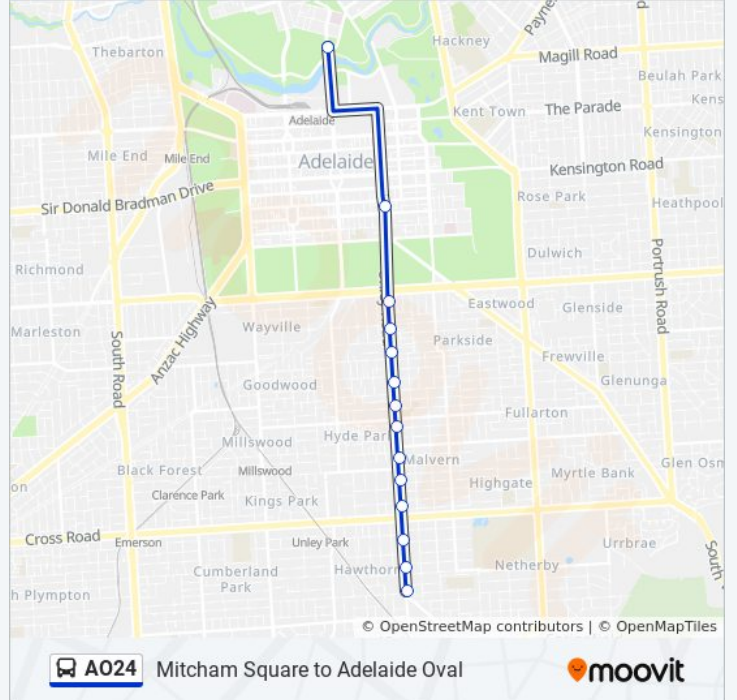

Direction: Adelaide Oval

15 stops

[VIEW LINE SCHEDULE](#)

- Stop 12 Belair Rd - West side
- Stop 11 Belair Rd - West side
- Stop 10 Belair Rd - West side
- Stop 9 Unley Rd - West side
- Stop 8 Unley Rd - West side
- Stop 7 Unley Rd - West side
- Stop 6 Unley Rd - West side
- Stop 5 Unley Rd - West side
- Stop 4 Unley Rd - West side
- Stop 3 Unley Rd - West side
- Stop 2 Unley Rd - West side
- Stop 1 Unley Rd - West side
- Stop R1 Pulteney St - West side
- Stop X2 King William St - West side
- Stop Z4 King William Rd - West side

AO24 bus Info

Direction: Adelaide Oval

Stops: 15

Trip Duration: 37 min

Line Summary:

Direction: Mitcham Square

14 stops

[VIEW LINE SCHEDULE](#)

- Stop AO24 King William Rd - East side
- Stop I1 Pulteney St - East side
- Stop 1 Unley Rd - East side
- Stop 2 Unley Rd - East side
- Stop 3 Unley Rd - East side
- Stop 4 Unley Rd - East side
- Stop 5 Unley Rd - East side
- Stop 6 Unley Rd - East side
- Stop 7 Unley Rd - East side
- Stop 8 Unley Rd - East side
- Stop 9 Unley Rd - East side
- Stop 10 Belair Rd - East side
- Stop 11 Belair Rd - East side
- Stop 12 Belair Rd - East side

A024 bus Info

Direction: Mitcham Square

Stops: 14

Trip Duration: 24 min

Line Summary:

A024 bus time schedules and route maps are available in an offline PDF at moovitapp.com. Use the [Moovit App](#) to see live bus times, train schedule or subway schedule, and step-by-step directions for all public transit in Adelaide.