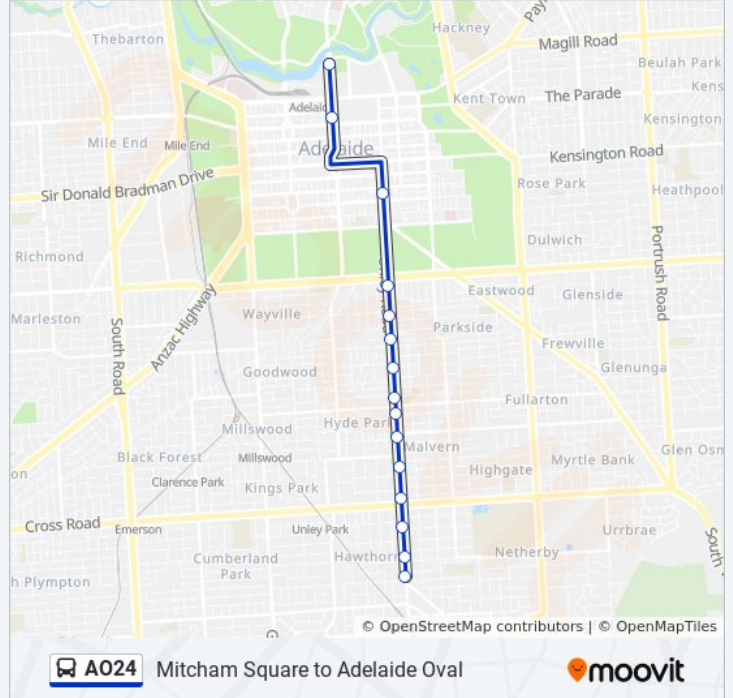

Direction: Adelaide Oval

15 stops

[VIEW LINE SCHEDULE](#)

- Stop 12 Belair Rd - West side
- Stop 11 Belair Rd - West side
- Stop 10 Belair Rd - West side
- Stop 9 Unley Rd - West side
- Stop 8 Unley Rd - West side
- Stop 7 Unley Rd - West side
- Stop 6 Unley Rd - West side
- Stop 5 Unley Rd - West side
- Stop 4 Unley Rd - West side
- Stop 3 Unley Rd - West side
- Stop 2 Unley Rd - West side
- Stop 1 Unley Rd - West side
- Stop R1 Pulteney St - West side
- Stop X2 King William St - West side
- Stop Z4 King William Rd - West side

AO24 bus Info

Direction: Adelaide Oval

Stops: 15

Trip Duration: 37 min

Line Summary:

Direction: Mitcham Square

14 stops

[VIEW LINE SCHEDULE](#)

- Stop AO24 King William Rd - East side
- Stop I1 Pulteney St - East side
- Stop 1 Unley Rd - East side
- Stop 2 Unley Rd - East side
- Stop 3 Unley Rd - East side
- Stop 4 Unley Rd - East side
- Stop 5 Unley Rd - East side
- Stop 6 Unley Rd - East side
- Stop 7 Unley Rd - East side
- Stop 8 Unley Rd - East side
- Stop 9 Unley Rd - East side
- Stop 10 Belair Rd - East side
- Stop 11 Belair Rd - East side
- Stop 12 Belair Rd - East side

A024 bus Info

Direction: Mitcham Square

Stops: 14

Trip Duration: 24 min

Line Summary:

A024 bus time schedules and route maps are available in an offline PDF at moovitapp.com. Use the [Moovit App](#) to see live bus times, train schedule or subway schedule, and step-by-step directions for all public transit in Adelaide.