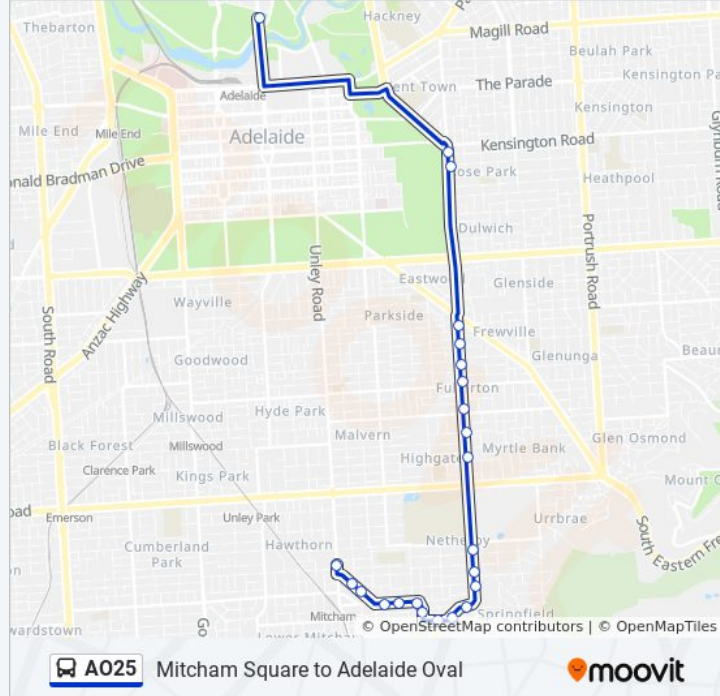

Stop 20 Princes Rd - South side

Stop 21 Princes Rd - South side

Stop 22 Princes Rd - South West side

Stop 23 Princes Rd - South side

Stop 12 Belair Rd - West side

A025 bus time schedules and route maps are available in an offline PDF at moovitapp.com. Use the [Moovit App](#) to see live bus times, train schedule or subway schedule, and step-by-step directions for all public transit in Adelaide.

[About Moovit](#) • [MaaS Solutions](#) • [Supported Countries](#) • [Mooviter Community](#)

© 2024 Moovit - All Rights Reserved

Check Live Arrival Times