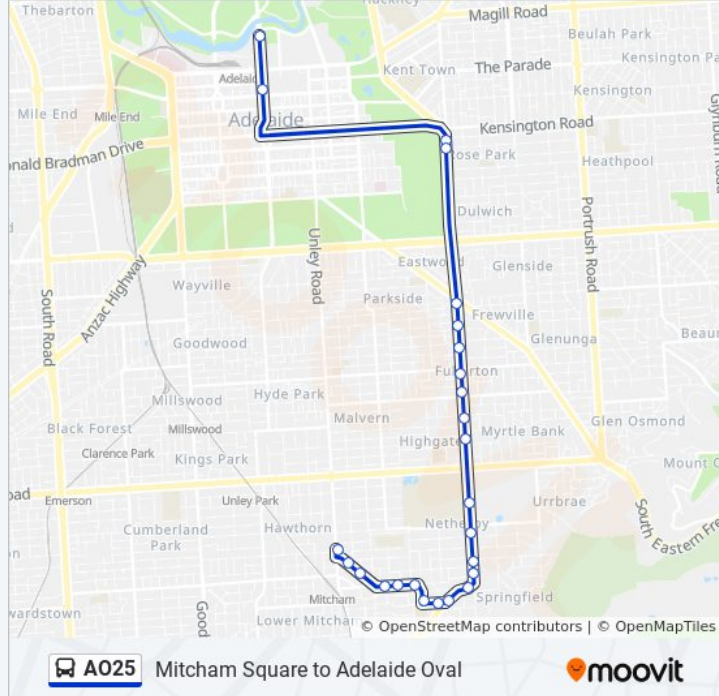

Direction: Adelaide Oval

24 stops

[VIEW LINE SCHEDULE](#)

- Stop 12 Belair Rd - East side
- Stop 23 Princes Rd - North side
- Stop 22 Princes Rd - North East side
- Stop 21 Princes Rd - North side
- Stop 20 Princes Rd - North side
- Stop 19 Princes Rd - North side
- Stop 18 Welbourne St - East side
- Stop 17 Albert St - North side
- Stop 16B Taylors Rd - North side
- Stop 16A Maitland St - North side
- Stop 16 Fullarton Rd - West side
- Stop 15 Fullarton Rd - West side
- Stop 14 Fullarton Rd - West side
- Stop 13 Fullarton Rd - West side
- Stop 11 Fullarton Rd - West side
- Stop 10 Fullarton Rd - West side
- Stop 9 Fullarton Rd - West side
- Stop 8 Fullarton Rd - West side
- Stop 7 Fullarton Rd - West side
- Stop 6 Fullarton Rd - West side
- Stop 1A Fullarton Rd - West side
- Stop 1 Fullarton Rd - West side

AO25 bus Info

Direction: Adelaide Oval

Stops: 24

Trip Duration: 45 min

Line Summary:

Stop X2 King William St - West side

Stop Z4 King William Rd - West side

Direction: Mitcham Square

23 stops

[VIEW LINE SCHEDULE](#)

Stop AO25 and AO26 King William Rd - East side

Stop 1 Fullarton Rd - East side

Stop 1A Fullarton Rd - East side

Stop 5 Fullarton Rd - East side

Stop 6 Fullarton Rd - East side

Direction: Mitcham Square

Stops: 23

Trip Duration: 33 min

Line Summary:

Stop 20 Princes Rd - South side

Stop 21 Princes Rd - South side

Stop 22 Princes Rd - South West side

Stop 23 Princes Rd - South side